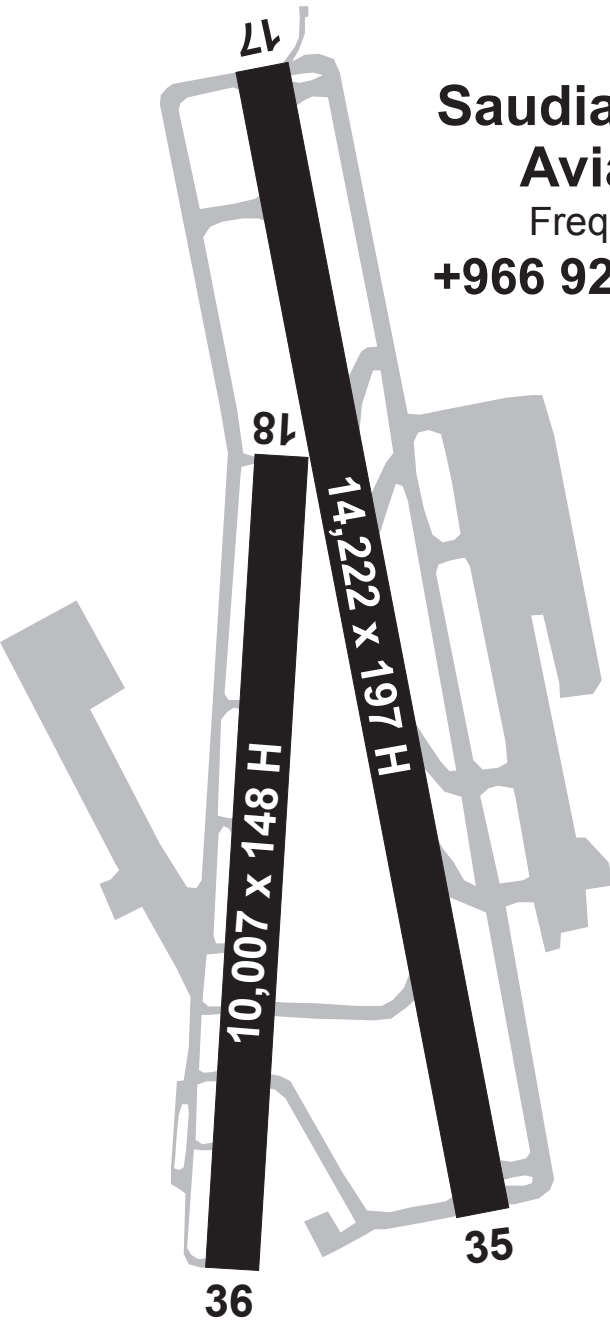

# Saudia Private Aviation

Freq: 131.5

+966 9200 13310

17

18

36

35

10,007 x 148 H

14,222 x 197 H