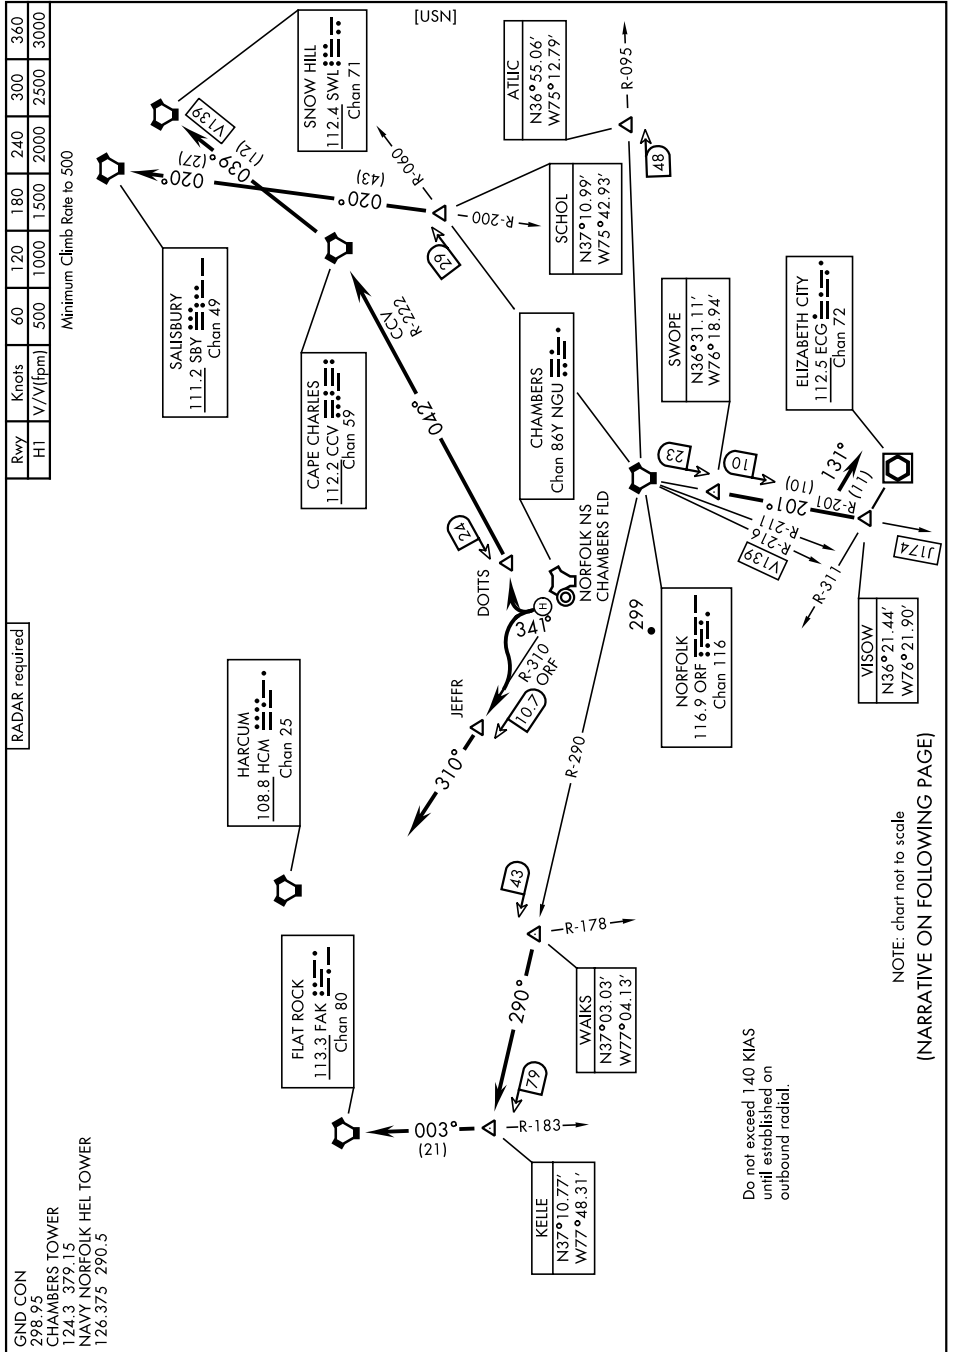

# COPTER PRIDE TWO DEPARTURE (NHU2.NHU)

GND CON  
298.95  
CHAMBERS TOWER  
124.3 379.15  
NAVY NORFOLK HELI TOWER  
126.375 290.5

# COPTER PRIDE TWO DEPARTURE (NHU2.NHU)

Amdt 1 11JUL24

NORFOLK, VIRGINIA

NORFOLK NS HELIPORT (KNHU)

NOTE: chart not to scale  
(NARRATIVE ON FOLLOWING PAGE)

NE-3, 31 OCT 2024 to 28 NOV 2024