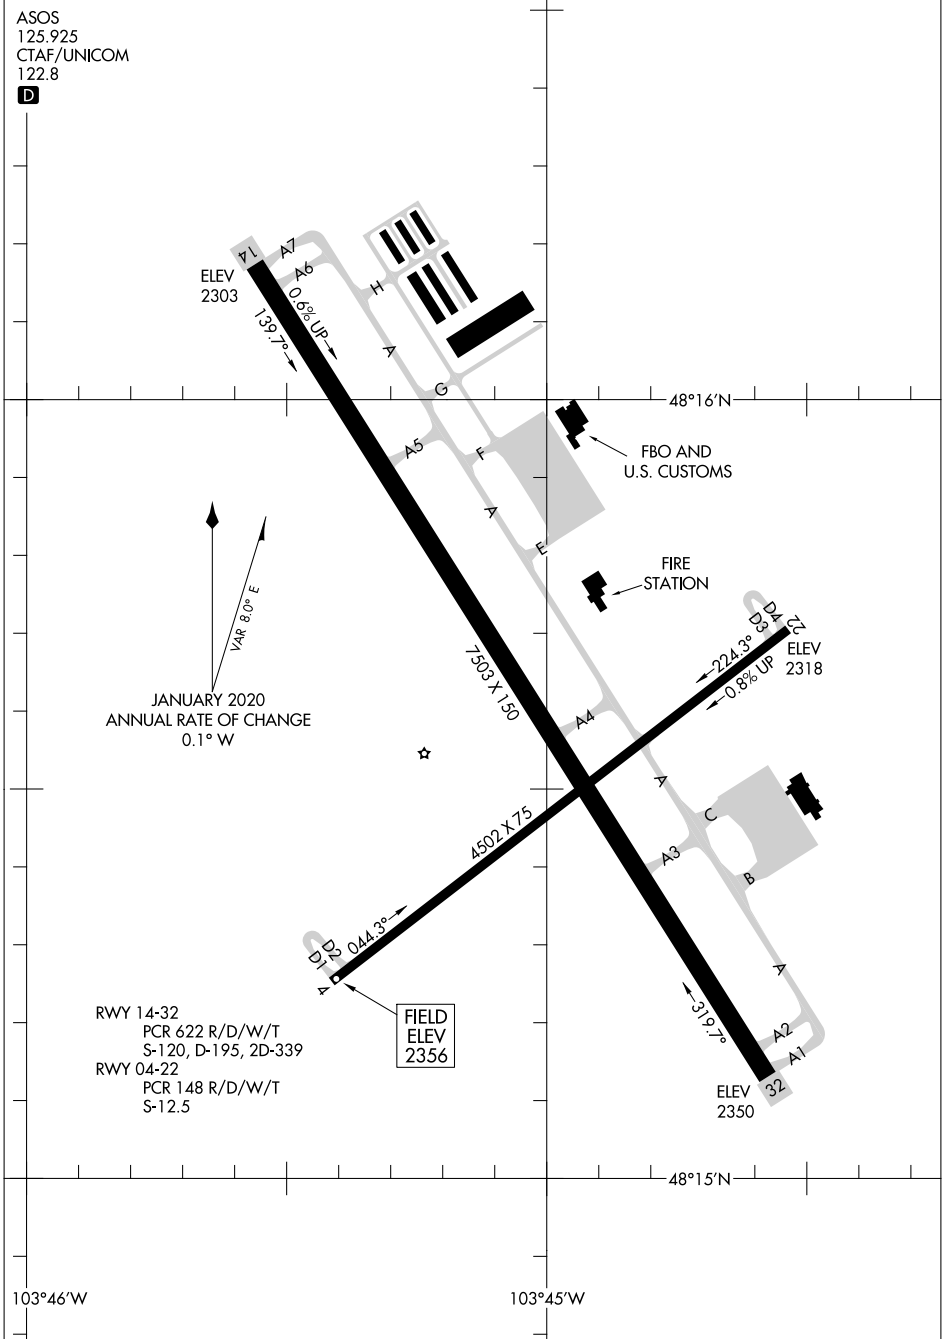

22363

AIRPORT DIAGRAM

AL-11234 (FAA)

WILLISTON BASIN INTL (XWA)
WILLISTON, NORTH DAKOTA

ASOS
125.925
CTAF/UNICOM
122.8

NC-1, 08 AUG 2024 to 05 SEP 2024

NC-1, 08 AUG 2024 to 05 SEP 2024

RWY 14-32
PCR 622 R/D/W/T
S-120, D-195, 2D-339
RWY 04-22
PCR 148 R/D/W/T
S-12.5

FIELD
ELEV
2356

AIRPORT DIAGRAM
22363

WILLISTON, NORTH DAKOTA
WILLISTON BASIN INTL (XWA)