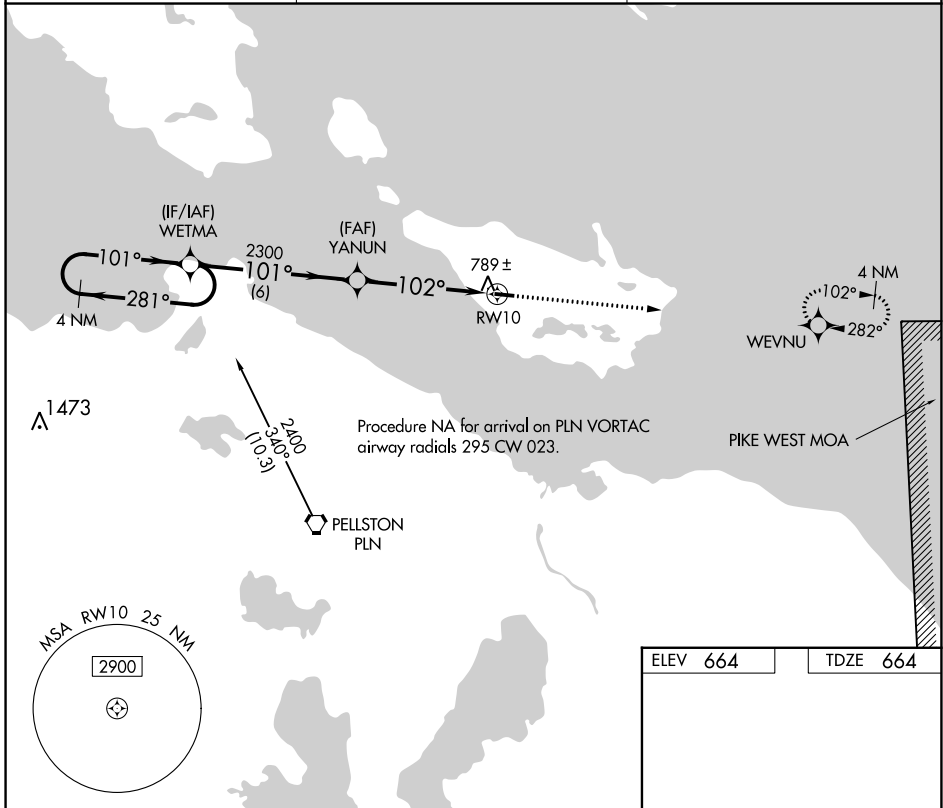

APP CRS	Rwy Idg	<b>3498</b>
<b>102°</b>	TDZE	<b>664</b>
	Apt Elev	<b>664</b>

# RNAV (GPS) RWY 10

BOIS BLANC ISLAND (6Y1)

NA	DME/DME RNP-0.3 NA. Use Cheboygan altimeter setting.	MISSED APPROACH: Climb to 4000 direct WEVNU and hold, continue climb-in-hold to 4000.
----	---	---

SLH AWOS-3 <b>118.175</b>	MINNEAPOLIS CENTER <b>134.6 354.05</b>	CTAF <b>122.9</b>
------------------------------	---	----------------------

EC-1, 08 AUG 2024 to 05 SEP 2024

EC-1, 08 AUG 2024 to 05 SEP 2024

CATEGORY	A	B	C	D
LNVA MDA	1060-1	396 (400-1)	NA	
CIRCLING	1120-1	456 (500-1)	NA	

ELEV 664	TDZE 664
----------	----------

REIL Rwy 28   
 MIRL Rwy 10-28