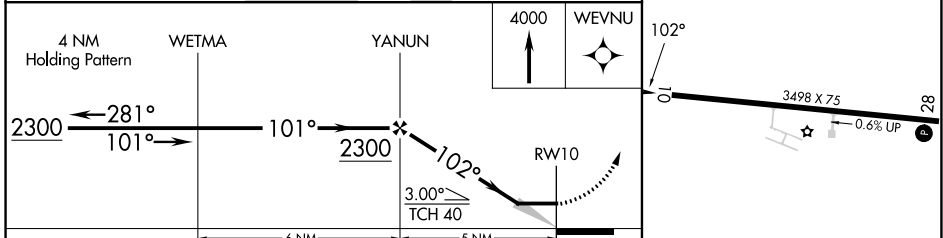

CATEGORY	A	B	C	D
LNVA MDA	1060-1	396 (400-1)	NA	
CIRCLING	1120-1	456 (500-1)	NA	

ELEV 664	TDZE 664

REIL Rwy 28
 MIRL Rwy 10-28