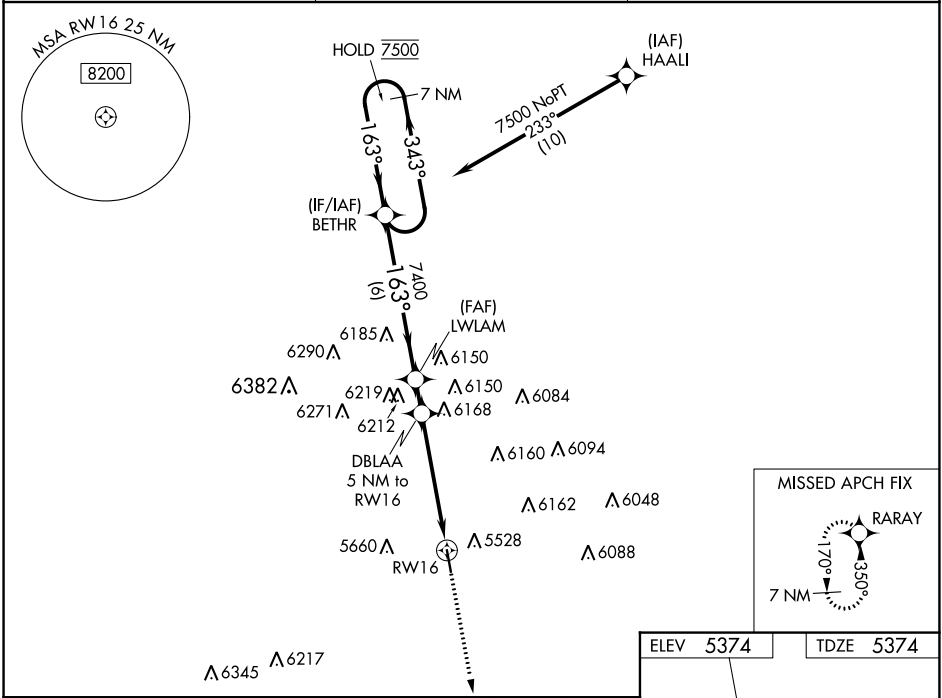

WAAS CH 56344 W16A	APP CRS 163°	Rwy Idg TDZE Apt Elev	4700 5374 5374
--	------------------------	-----------------------------	---

RNAV (GPS) RWY 16

LIMON MUNI (LIC)

RNP APCH - GPS.	MISSED APPROACH: Climb to 7500 direct RARAY and hold.
For uncompensated Baro-VNAV systems, LNAV/VNAV NA below -25°C or above 54°C.	

ASOS 121.125	DENVER CENTER 133.4 377.175	CTAF 122.9
------------------------	---------------------------------------	----------------------

CATEGORY	A	B	C	D
LPV DA	5624-3/4 250 (300-3/4)			NA
LNAV/VNAV DA	5709-1 335 (400-1)			NA
LNAV MDA	6080-1	706 (800-1)	6080-2 706 (800-2)	NA
CIRCLING	6080-1	706 (800-1)	6220-2 1/2 846 (900-2 1/2)	NA

SW-1, 31 OCT 2024 to 28 NOV 2024

SW-1, 31 OCT 2024 to 28 NOV 2024