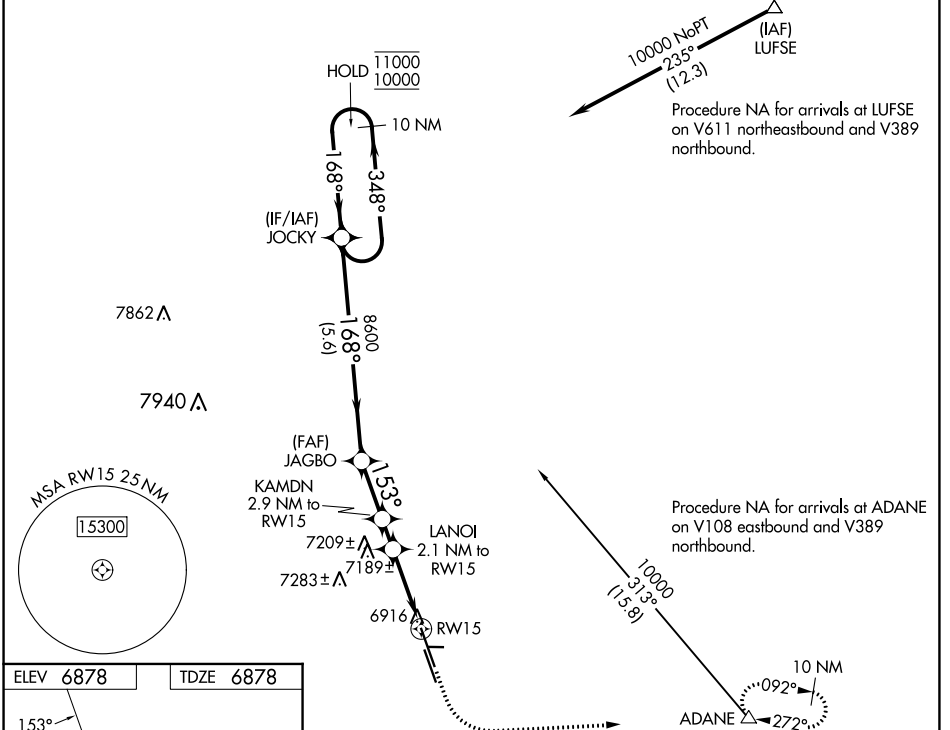

WAAS CH 50146 W15A	APP CRS 153°	Rwy Idg TDZE Apt Elev	6001 6878 6878
--	------------------------	-----------------------------	---

RNAV (GPS) RWY 15

MEADOW LAKE (FLY)

RNP APCH - GPS.		MISSED APPROACH: Climb to 7400, then climbing left turn to 9800 direct ADANE and hold, continue climb-in-hold to 9800.
AWOS-3PT 118.45	SPRINGS APP CON 124.0 257.875	UNICOM 122.7 (CTAF) 0

SW-1, 31 OCT 2024 to 28 NOV 2024

SW-1, 31 OCT 2024 to 28 NOV 2024

ELEV 6878	TDZE 6878
------------------	------------------

CATEGORY	A	B	C	D
LPV DA	7176-1	298 (300-1)		NA
LNAV/VNAV DA	7343-1 $\frac{3}{8}$	465 (500-1 $\frac{1}{2}$)		NA
LNAV MDA	7400-1	522 (600-1)		NA
CIRCLING	7400-1 522 (600-1)	7440-1 562 (600-1)		NA