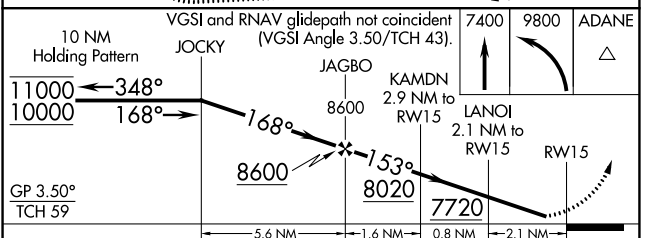

WAAS CH 50146 W15A	APP CRS 153°	Rwy Idg TDZE Apt Elev	6001 6878 6878
--	------------------------	-----------------------------	---

RNAV (GPS) RWY 15

MEADOW LAKE (FLY)

RNP APCH - GPS.		MISSED APPROACH: Climb to 7400, then climbing left turn to 9800 direct ADANE and hold, continue climb-in-hold to 9800.
AWOS-3PT 118.45	SPRINGS APP CON 124.0 257.875	UNICOM 122.7 (CTAF) 0

SW-1, 31 OCT 2024 to 28 NOV 2024

SW-1, 31 OCT 2024 to 28 NOV 2024

ELEV 6878	TDZE 6878
------------------	------------------

CATEGORY	A	B	C	D
LPV DA	7176-1	298 (300-1)		NA
LNAV/VNAV DA	7343-1 $\frac{3}{8}$	465 (500-1 $\frac{1}{2}$)		NA
LNAV MDA	7400-1	522 (600-1)		NA
CIRCLING	7400-1 522 (600-1)	7440-1 562 (600-1)		NA