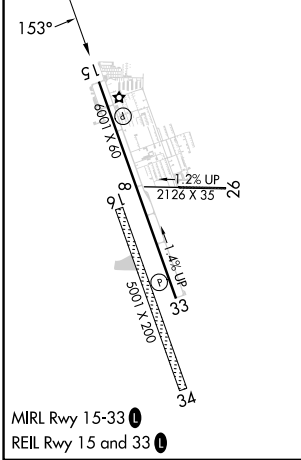

WAAS CH 50146 W15A	APP CRS 153°	Rwy Idg TDZE Apt Elev	6001 6878 6878
--	------------------------	-----------------------------	---

RNAV (GPS) RWY 15

MEADOW LAKE (FLY)

RNP APCH - GPS.		MISSED APPROACH: Climb to 7400, then climbing left turn to 9800 direct ADANE and hold, continue climb-in-hold to 9800.
AWOS-3PT 118.45	SPRINGS APP CON 124.0 257.875	UNICOM 122.7 (CTAF) 0

SW-1, 31 OCT 2024 to 28 NOV 2024

SW-1, 31 OCT 2024 to 28 NOV 2024

ELEV 6878	TDZE 6878
------------------	------------------

CATEGORY	A	B	C	D
LPV DA	7176-1	298 (300-1)		NA
LNAV/VNAV DA	7343-1 $\frac{3}{8}$	465 (500-1 $\frac{1}{2}$)		NA
LNAV MDA	7400-1	522 (600-1)		NA
CIRCLING	7400-1 522 (600-1)	7440-1 562 (600-1)		NA