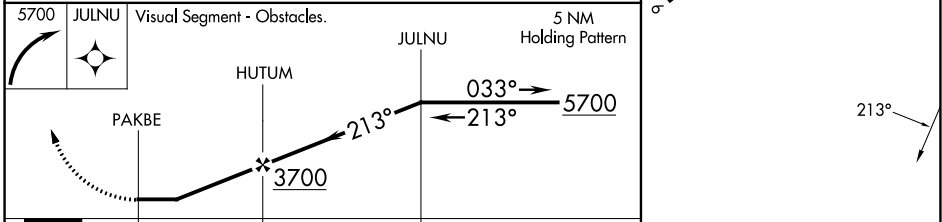

CATEGORY	A	B	C	D
CIRCLING	1980-3	1017 (1100-3)	NA	

LIRL Rwy 6-24