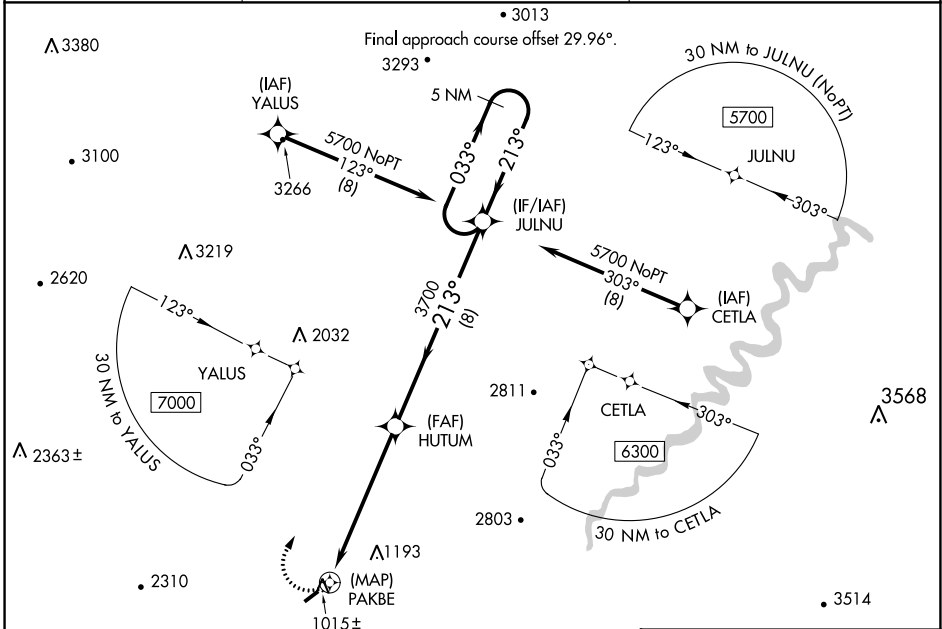

APP CRS 213°	Rwy Idg TDZE Apt Elev	NA NA 963
------------------------	-----------------------------	--------------------------------------

RNAV (GPS)-B

NEW MARKET (8W2)

RNP APCH.		MISSED APPROACH: Climbing right turn to 5700 direct JULNU and hold, continue climb-in-hold to 5700.
Procedure NA at night. When local altimeter setting not received, use Staunton/Waynesboro/Harrisonburg altimeter setting and increase all MDA 100 feet.		

AWOS-3 118.175	WASHINGTON CENTER 133.2 282.2	UNICOM 122.8 (CTAF)
--------------------------	---	-------------------------------

NE-3, 31 OCT 2024 to 28 NOV 2024

NE-3, 31 OCT 2024 to 28 NOV 2024

CATEGORY	A	B	C	D
CIRCLING	1980-3	1017 (1100-3)	NA	

LIRL Rwy 6-24