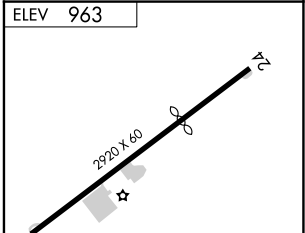

CATEGORY	A	B	C	D
CIRCLING	1980-3	1017 (1100-3)	NA	

LIRL Rwy 6-24