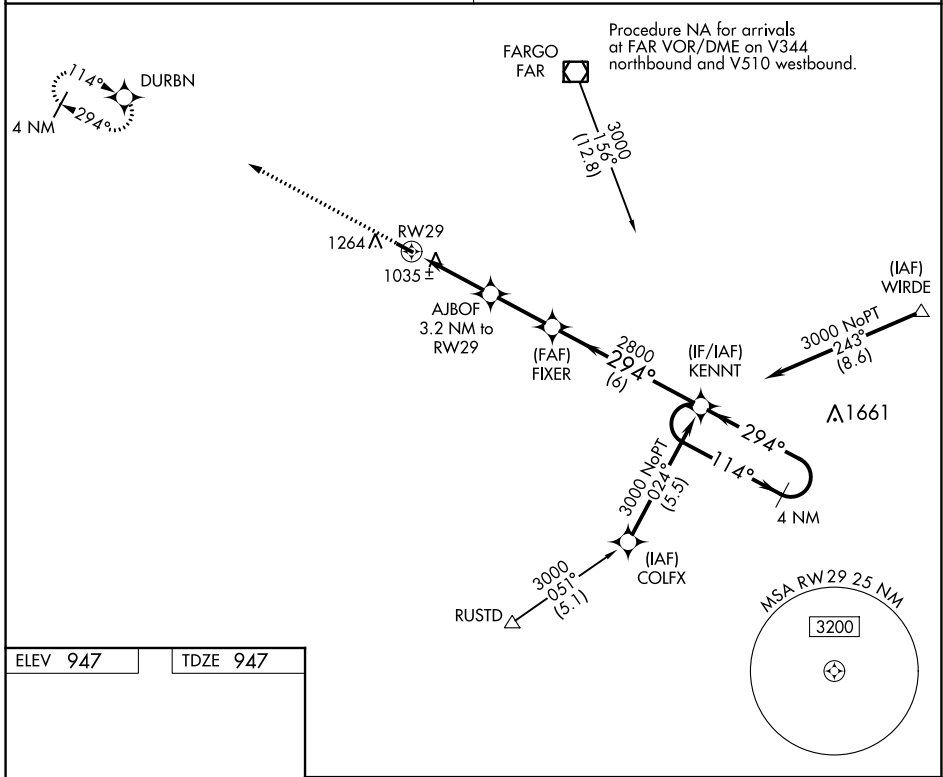

APP CRS 294°	Rwy Idg 3300
	TDZE 947
	Apt Elev 947

RNAV (GPS) RWY 29

ROBERT ODEGAARD FIELD (K74)

NA	DME/DME RNP-0.3 NA. Use Hector Intl altimeter setting.	MISSED APPROACH: Climb to 3000 direct DURBN and hold.
FARGO APP CON 120.4 377.15		CTAF 122.9

NC-1, 22 APR 2021 to 20 MAY 2021

NC-1, 22 APR 2021 to 20 MAY 2021