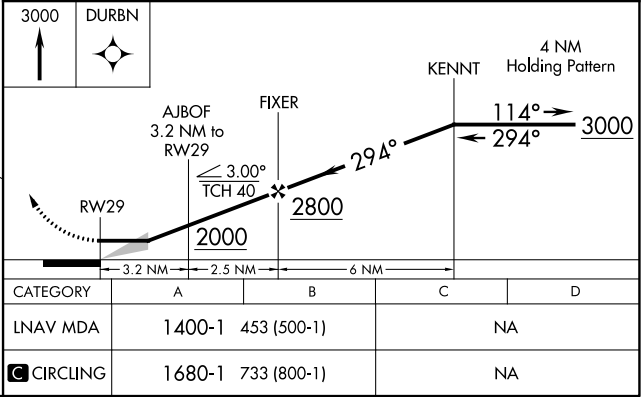

APP CRS 294°	Rwy Idg 3300
	TDZE 947
	Apt Elev 947

RNAV (GPS) RWY 29

ROBERT ODEGAARD FIELD (K74)

NA	DME/DME RNP-0.3 NA. Use Hector Intl altimeter setting.	MISSED APPROACH: Climb to 3000 direct DURBN and hold.
FARGO APP CON 120.4 377.15		CTAF 122.9