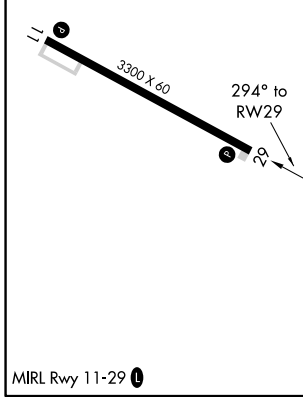

APP CRS 294°	Rwy Idg 3300
	TDZE 947
	Apt Elev 947

RNAV (GPS) RWY 29

ROBERT ODEGAARD FIELD (K74)

NA	DME/DME RNP-0.3 NA. Use Hector Intl altimeter setting.	MISSED APPROACH: Climb to 3000 direct DURBN and hold.
FARGO APP CON 120.4 377.15		CTAF 122.9