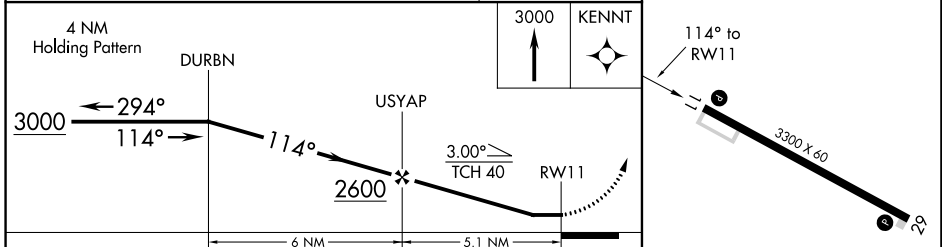

WAAS CH 97733 W11A	APP CRS 114°	Rwy Idg 3300 TDZE 947 Apt Elev 947

RNAV (GPS) RWY 11

ROBERT ODEGAARD FIELD (K74)

▽ DME/DME RNP-0.3 NA. ▲ NA Helicopter visibility reduction below ¾ SM NA. Use Hector Intl altimeter setting.	MISSED APPROACH: Climb to 3000 direct KENNT and hold.

FARGO APP CON 120.4 377.15	CTAF 122.9

CATEGORY	A	B	C	D
LP MDA	1440-1	493 (500-1)		NA
LNAV MDA	1620-1	673 (700-1)		NA
C CIRCLING	1680-1	733 (800-1)		NA

MIRL Rwy 11-29 **⓪**

NC-1, 22 APR 2021 to 20 MAY 2021

NC-1, 22 APR 2021 to 20 MAY 2021