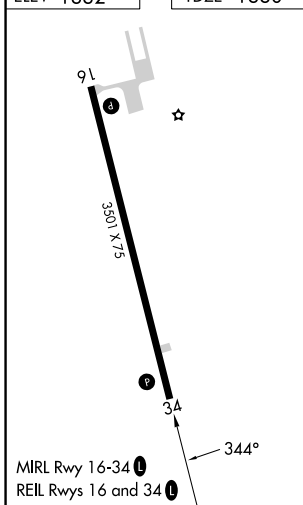

CATEGORY	A	B	C	D
LNAV MDA	1740-1	410 (500-1)	1740-1½ 410 (500-1½)	NA
CIRCLING	1840-1	508 (600-1)	1880-1½ 548 (600-1½)	NA

NC-1, 31 OCT 2024 to 28 NOV 2024

NC-1, 31 OCT 2024 to 28 NOV 2024