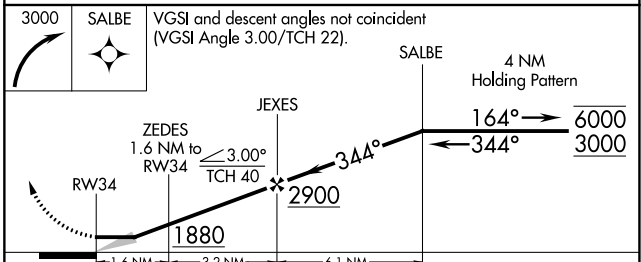

# RNAV (GPS) RWY 34

TODD FLD (14Y)

RNP APCH. ▼ ▲ Circling Rwy 16 NA at night.	MISSED APPROACH: Climbing right turn to 3000 direct SALBE and hold.
---	---

AWOS-3 <b>118.65</b>	MINNEAPOLIS CENTER <b>126.1 269.2</b>	CTAF <b>122.9</b>
-------------------------	--	----------------------

ELEV 1332	TDZE 1330
-----------	-----------

CATEGORY	A	B	C	D
LNAV MDA	1740-1	410 (500-1)	1740-1½ 410 (500-1½)	NA
CIRCLING	1840-1	508 (600-1)	1880-1½ 548 (600-1½)	NA

NC-1, 31 OCT 2024 to 28 NOV 2024

NC-1, 31 OCT 2024 to 28 NOV 2024