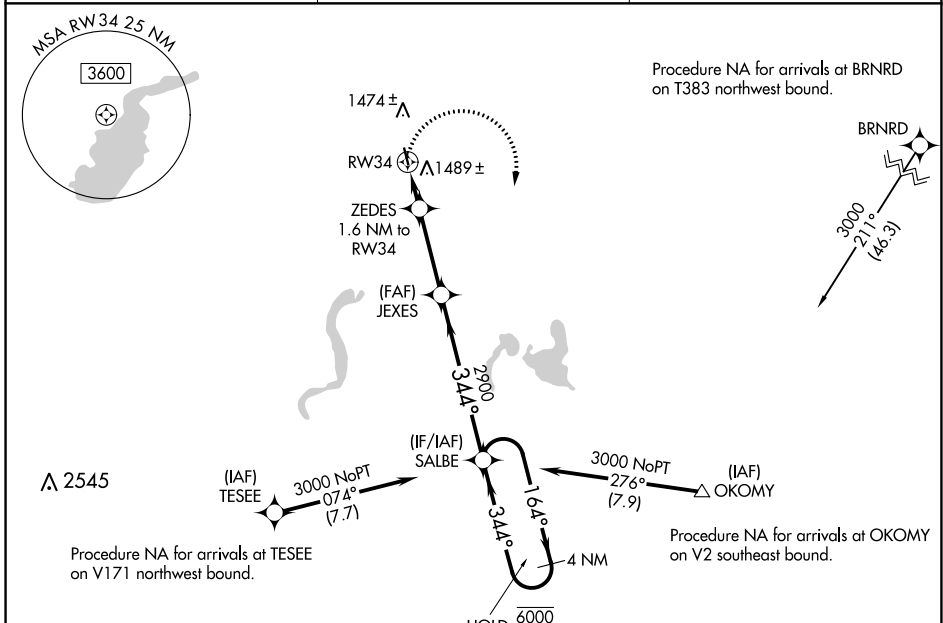

APP CRS <b>344°</b>	Rwy Idg <b>3501</b>
	TDZE <b>1330</b>
	Apt Elev <b>1332</b>

# RNAV (GPS) RWY 34

TODD FLD (14Y)

RNP APCH. ▼ ▲ Circling Rwy 16 NA at night.	MISSED APPROACH: Climbing right turn to 3000 direct SALBE and hold.
---	---

AWOS-3 <b>118.65</b>	MINNEAPOLIS CENTER <b>126.1 269.2</b>	CTAF <b>122.9</b>
-------------------------	--	----------------------

ELEV 1332	TDZE 1330
-----------	-----------

CATEGORY	A	B	C	D
LNAV MDA	1740-1	410 (500-1)	1740-1½ 410 (500-1½)	NA
CIRCLING	1840-1	508 (600-1)	1880-1½ 548 (600-1½)	NA

NC-1, 31 OCT 2024 to 28 NOV 2024

NC-1, 31 OCT 2024 to 28 NOV 2024