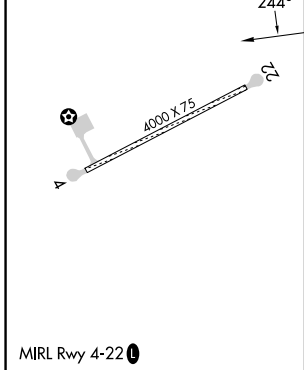

APP CRS 244°	Rwy ldg TDZE Apt Elev	4000 574 574
------------------------	-----------------------------	---

RNAV (GPS) RWY 22

VENETIE (VEE) (PAVE)

RNP APCH-GPS.

NA Rwy 22 helicopter visibility reduction below 1 SM NA. Use Fort Yukon altimeter setting. Procedure NA at night.

MISSED APPROACH: Climbing left turn to 2200, direct AVPOW and hold.

FYU/PFYU AWOS-3P 125.8	ANCHORAGE CENTER 135.0 225.4	CTAF 122.9
----------------------------------	--	----------------------

CATEGORY	A	B	C	D
LNAV MDA	1160-1	586 (600-1)	1160-1¾	586 (600-1¾)
C CIRCLING	1180-1	606 (700-1)	1180-1¾ 606 (700-1¾)	1260-2¼ 686 (700-2¼)