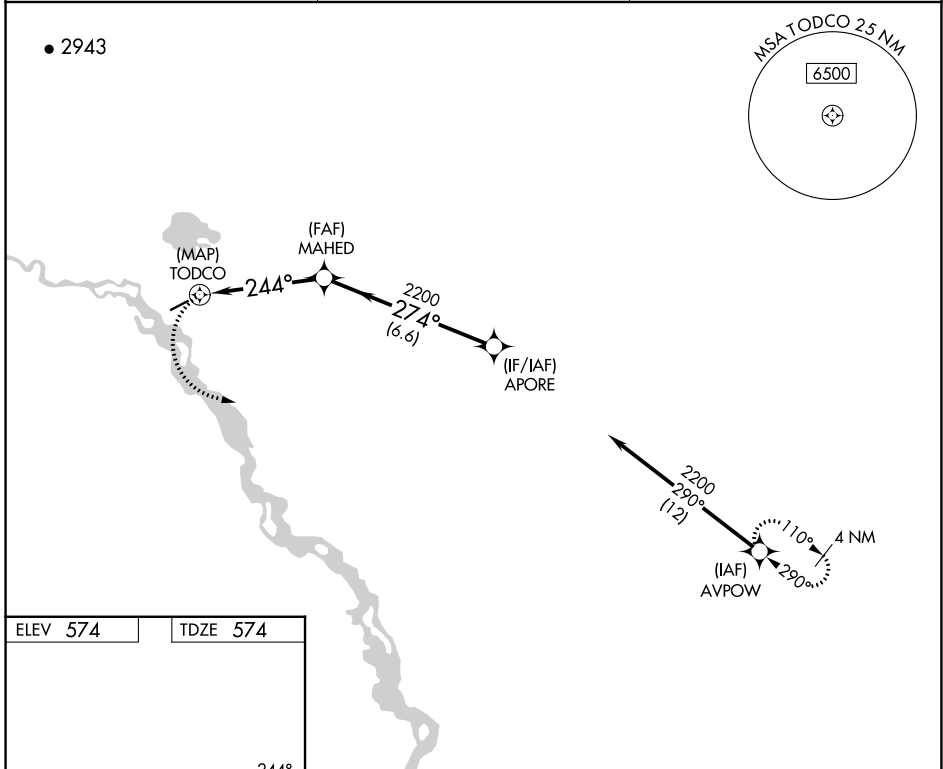

APP CRS 244°	Rwy ldg TDZE Apt Elev	4000 574 574
------------------------	-----------------------------	---

RNAV (GPS) RWY 22

VENETIE (VEE) (PAVE)

RNP APCH-GPS.

NA Rwy 22 helicopter visibility reduction below 1 SM NA. Use Fort Yukon altimeter setting. Procedure NA at night.

MISSED APPROACH: Climbing left turn to 2200, direct AVPOW and hold.

FYU/PFYU AWOS-3P 125.8	ANCHORAGE CENTER 135.0 225.4	CTAF 122.9
----------------------------------	--	----------------------

CATEGORY	A	B	C	D
LNAV MDA	1160-1	586 (600-1)	1160-1¾	586 (600-1¾)
C CIRCLING	1180-1	606 (700-1)	1180-1¾ 606 (700-1¾)	1260-2¼ 686 (700-2¼)

AK, 31 OCT 2024 to 26 DEC 2024

AK, 31 OCT 2024 to 26 DEC 2024