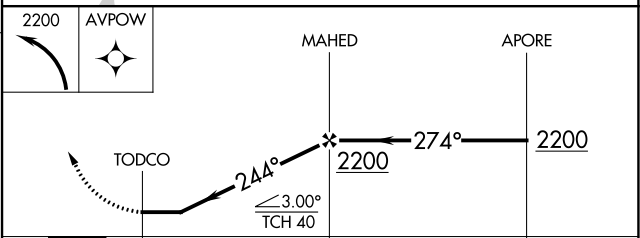

APP CRS 244°	Rwy ldg TDZE Apt Elev	4000 574 574
------------------------	-----------------------------	---

RNAV (GPS) RWY 22

VENETIE (VEE) (PAVE)

RNP APCH-GPS.

NA Rwy 22 helicopter visibility reduction below 1 SM NA. Use Fort Yukon altimeter setting. Procedure NA at night.

MISSED APPROACH: Climbing left turn to 2200, direct AVPOW and hold.

FYU/PFYU AWOS-3P 125.8	ANCHORAGE CENTER 135.0 225.4	CTAF 122.9
----------------------------------	--	----------------------

CATEGORY	A	B	C	D
LNAV MDA	1160-1	586 (600-1)	1160-1¾	586 (600-1¾)
C CIRCLING	1180-1	606 (700-1)	1180-1¾ 606 (700-1¾)	1260-2¼ 686 (700-2¼)