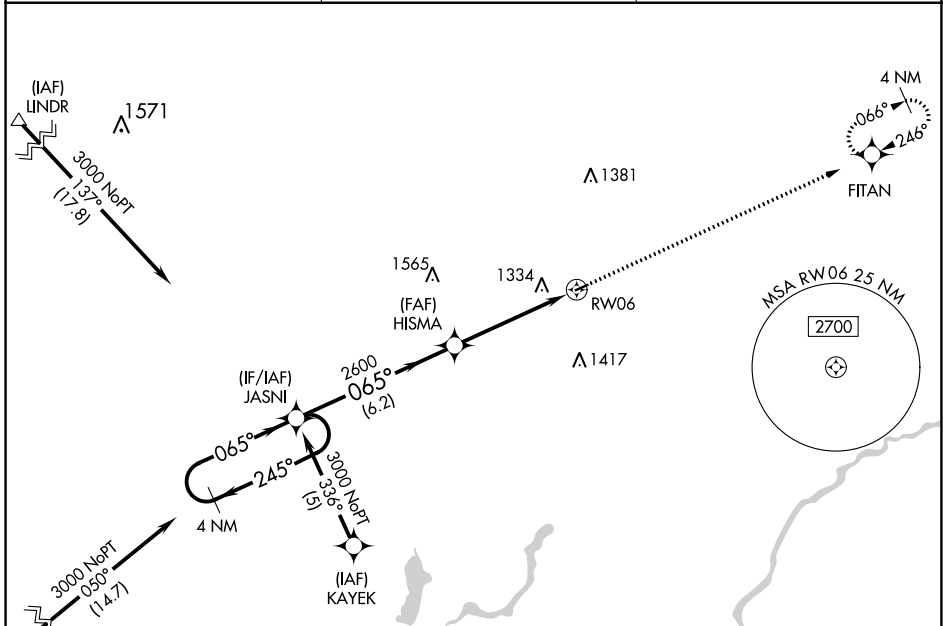

APP CRS	Rwy Idg	2561
065°	TDZE	1021
	Apt Elev	1021

RNAV (GPS) RWY 6

FIELD OF DREAMS (Ø4W)

RNP APCH.
 ▼ When local altimeter setting not received, use Mora altimeter setting and increase all MDAs 60 feet. Procedure NA at night. Rwy 6 helicopter visibility reduction below 1 SM NA.

MISSED APPROACH: Climb to 3000 direct FITAN and hold.

AWOS-3 118.225	MINNEAPOLIS CENTER 121.05 235.775	CTAF 122.9
--------------------------	---	----------------------

NC-1, 03 OCT 2024 to 31 OCT 2024

NC-1, 03 OCT 2024 to 31 OCT 2024

ELEV 1021	TDZE 1021
-----------	-----------

CATEGORY	A	B	C	D
LNAV MDA	1600-1	579 (600-1)	NA	
CIRCLING	1640-1	619 (700-1)	NA	