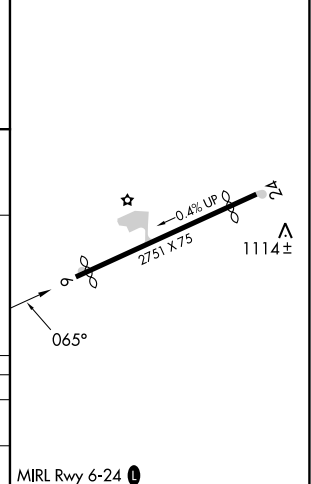

CATEGORY	A	B	C	D
LNAV MDA	1600-1	579 (600-1)	NA	
CIRCLING	1640-1	619 (700-1)	NA