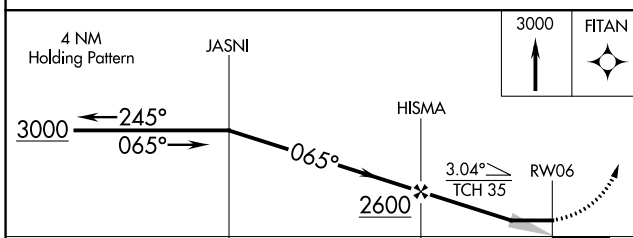

CATEGORY	A	B	C	D
LNAV MDA	1600-1	579 (600-1)	NA	
CIRCLING	1640-1	619 (700-1)	NA