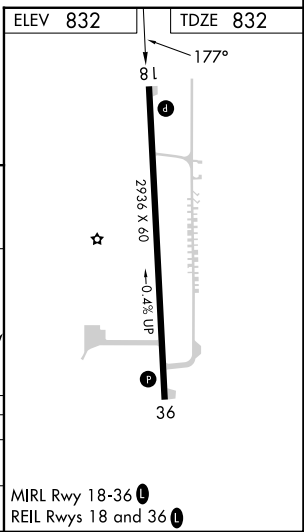

APP CRS	Rwy Idg	2936
177°	TDZE	832
	Apt Elev	832

RNAV (GPS) RWY 18

SAUK/PRAIRIE (91C)

RNP APCH	MISSED APPROACH: Climb to 3200 direct SOCNO and hold.
▼ ▲ NA	Use Madison altimeter setting.

MSN ASOS 124.65 278.3	MADISON APP CON* 135.45 343.7	CTAF 122.9
---------------------------------	---	----------------------

CATEGORY	A	B	C	D
LNVA MDA	1260-1	428 (500-1)		NA
CIRCLING	1400-1 568 (600-1)	1460-1 628 (700-1)		NA

MIRL Rwy 18-36
REIL Rwy 18 and 36

EC-3, 31 OCT 2024 to 28 NOV 2024

EC-3, 31 OCT 2024 to 28 NOV 2024