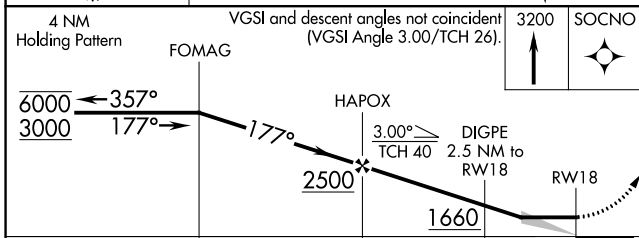

APP CRS	Rwy Idg	2936
177°	TDZE	832
	Apt Elev	832

RNAV (GPS) RWY 18

SAUK/PRAIRIE (91C)

RNP APCH	MISSED APPROACH: Climb to 3200 direct SOCNO and hold.
▼ ▲ NA	Use Madison altimeter setting.

MSN ASOS 124.65 278.3	MADISON APP CON* 135.45 343.7	CTAF 122.9
---------------------------------	---	----------------------

CATEGORY	A	B	C	D
LNVA MDA	1260-1	428 (500-1)		NA
CIRCLING	1400-1 568 (600-1)	1460-1 628 (700-1)		NA

MIRL Rwy 18-36
REIL Rwy 18 and 36

EC-3, 31 OCT 2024 to 28 NOV 2024

EC-3, 31 OCT 2024 to 28 NOV 2024