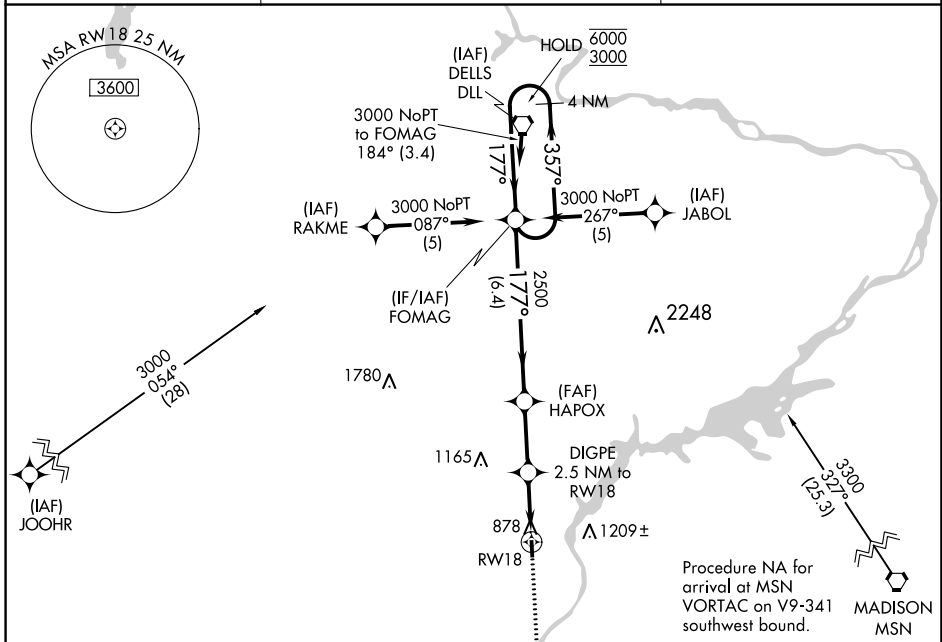

APP CRS	Rwy Idg	2936
177°	TDZE	832
	Apt Elev	832

RNAV (GPS) RWY 18

SAUK/PRAIRIE (91C)

RNP APCH	MISSED APPROACH: Climb to 3200 direct SOCNO and hold.
▼ ▲ NA	Use Madison altimeter setting.

MSN ASOS 124.65 278.3	MADISON APP CON* 135.45 343.7	CTAF 122.9
---------------------------------	---	----------------------

CATEGORY	A	B	C	D
LNVA MDA	1260-1	428 (500-1)		NA
CIRCLING	1400-1 568 (600-1)	1460-1 628 (700-1)		NA

MIRL Rwy 18-36
REIL Rwy 18 and 36

EC-3, 31 OCT 2024 to 28 NOV 2024

EC-3, 31 OCT 2024 to 28 NOV 2024