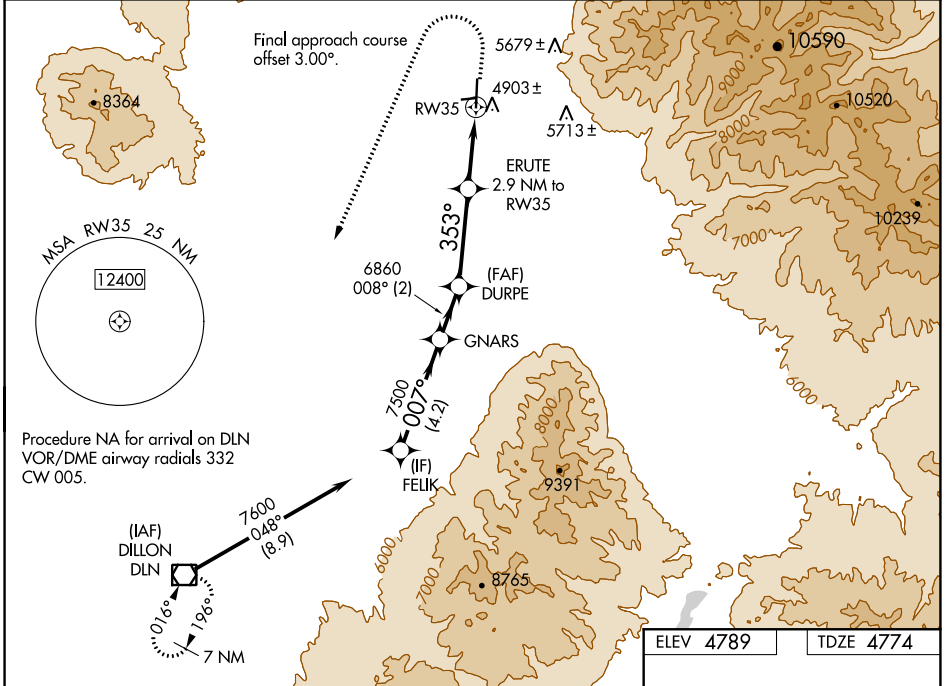

WAAS CH 42940 W35A	APP CRS 353°	Rwy Idg TDZE Apt Elev	6000 4774 4789
--	------------------------	-----------------------------	---

RNAV (GPS) RWY 35

RUBY VALLEY FLD (RVF)

RNP APCH - GPS.	MISSED APPROACH: (Do not exceed 185K until DLN VOR/DME) Climb to 5500 then climbing left turn to 11100 direct DLN VOR/DME and hold, continue climb-in-hold to 11100.
-----------------	--

AWOS-3PT 119.025	SALT LAKE CENTER 132.4 338.3	CTAF 122.90
----------------------------	--	-----------------------

CATEGORY	A	B	C	D
LPV DA	5024-1		250 (300-1)	
LNAV/VNAV DA	5196-1¼		422 (500-1¼)	
LNAV MDA	5360-1 586 (600-1)		5360-1¾ 586 (600-1¼)	
C CIRCLING	5360-1 571 (600-1)		5360-1¾ 571 (600-1¼) 5460-2¼ 671 (700-2¼)	

NW-1, 05 SEP 2024 to 03 OCT 2024

NW-1, 05 SEP 2024 to 03 OCT 2024