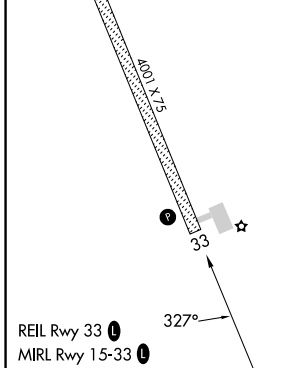

APP CRS	Rwy Idg	<b>4001</b>
<b>327°</b>	TDZE	<b>24</b>
	Apt Elev	<b>24</b>

# RNAV (GPS) RWY 33

SHAKTOOLIK (2C7) (PFSH)

RNP APCH - GPS.		MISSED APPROACH: Climb to 3000 direct MEALT and hold.
<p><b>▼</b> When local altimeter setting not received, use Unalakleet altimeter setting and increase all MDA 80 feet and increase LNAV Cat C and D and Circling Cat D visibility ½ SM.</p>		

AWOS-3P <b>124.175</b>	ANCHORAGE CENTER <b>135.7 335.5</b>	NOME RADIO <b>122.3</b>	UNICOM <b>122.8 (CTAF) 0</b>
---------------------------	--	----------------------------	---------------------------------