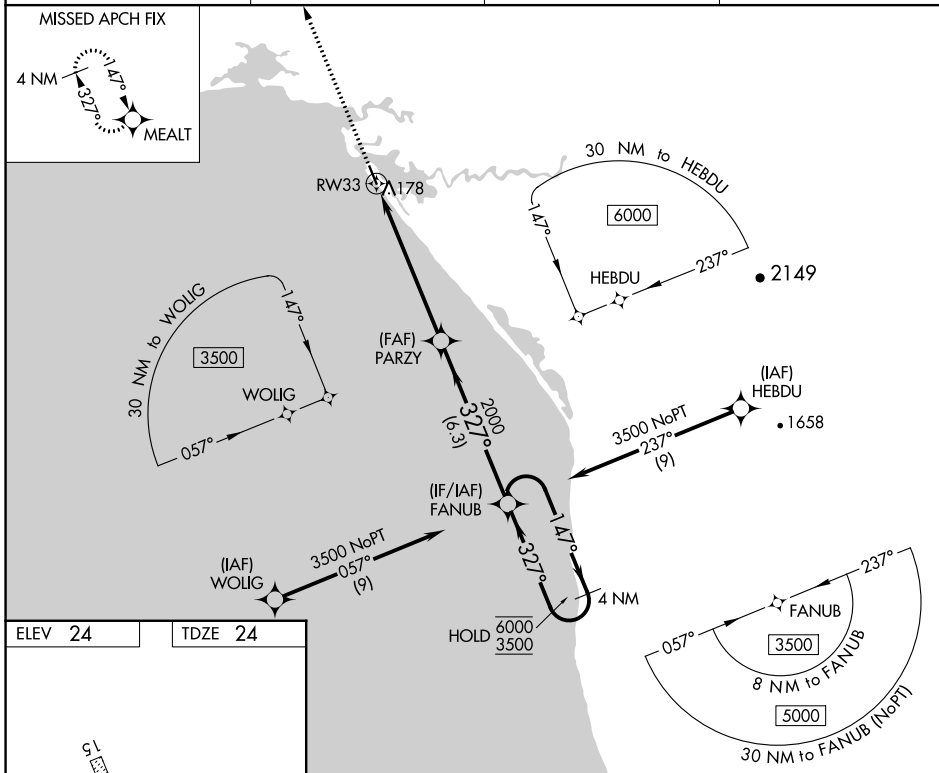

APP CRS	Rwy Idg	<b>4001</b>
<b>327°</b>	TDZE	<b>24</b>
	Apt Elev	<b>24</b>

# RNAV (GPS) RWY 33

SHAKTOOLIK (2C7) (PFSH)

RNP APCH - GPS.		MISSED APPROACH: Climb to 3000 direct MEALT and hold.
<p><b>▼</b> When local altimeter setting not received, use Unalakleet altimeter setting and increase all MDA 80 feet and increase LNAV Cat C and D and Circling Cat D visibility ½ SM.</p>		

AWOS-3P <b>124.175</b>	ANCHORAGE CENTER <b>135.7 335.5</b>	NOME RADIO <b>122.3</b>	UNICOM <b>122.8 (CTAF) 0</b>
---------------------------	--	----------------------------	---------------------------------

CATEGORY	A	B	C	D
LNAV MDA	440-1	416 (500-1)	440-1½	416 (500-1½)
<b>C</b> CIRCLING	480-1	456 (500-1)	480-1½ 456 (500-1½)	740-2¼ 716 (800-2¼)

AK, 05 SEP 2024 to 31 OCT 2024

AK, 05 SEP 2024 to 31 OCT 2024