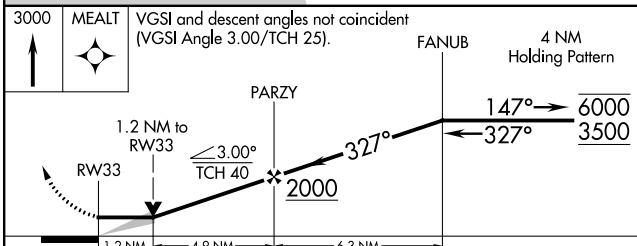

APP CRS	Rwy Idg	4001
327°	TDZE	24
	Apt Elev	24

RNAV (GPS) RWY 33

SHAKTOOLIK (2C7) (PFSH)

RNP APCH - GPS.		MISSED APPROACH: Climb to 3000 direct MEALT and hold.
▼ When local altimeter setting not received, use Unalakleet altimeter setting and increase all MDA 80 feet and increase LNAV Cat C and D and Circling Cat D visibility ½ SM.		

AWOS-3P 124.175	ANCHORAGE CENTER 135.7 335.5	NOME RADIO 122.3	UNICOM 122.8 (CTAF) 0

CATEGORY	A	B	C	D
LNAV MDA	440-1	416 (500-1)	440-1½	416 (500-1½)
C CIRCLING	480-1	456 (500-1)	480-1½ 456 (500-1½)	740-2¼ 716 (800-2¼)

AK, 05 SEP 2024 to 31 OCT 2024

AK, 05 SEP 2024 to 31 OCT 2024