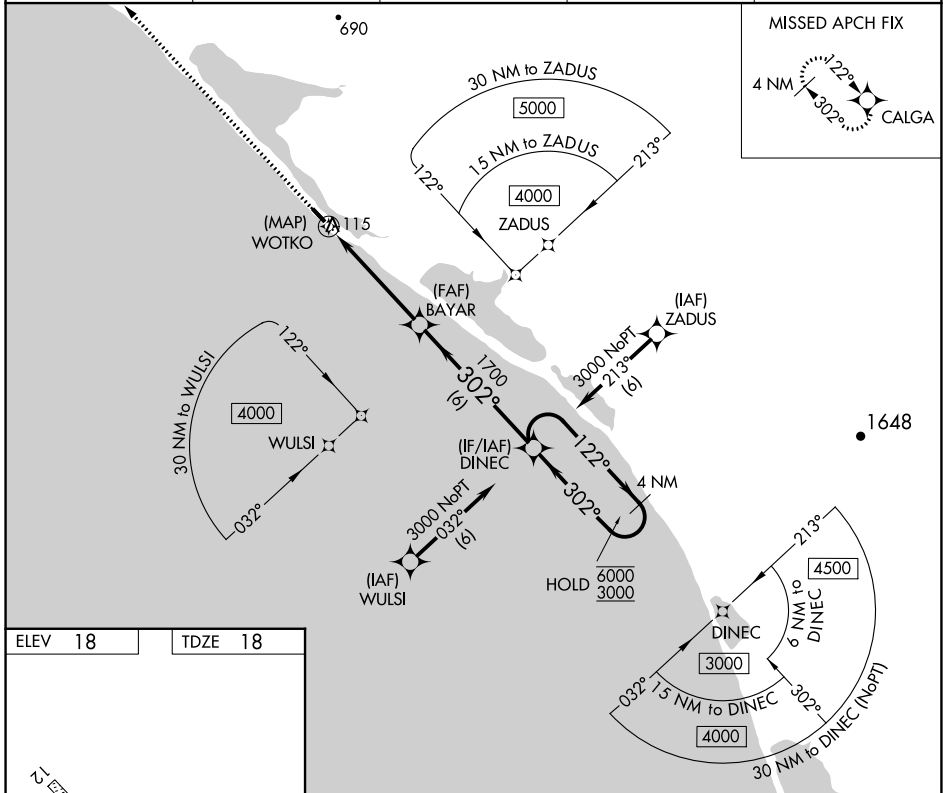

APP CRS	Rwy Idg	3000
302°	TDZE	18
	Apt Elev	18

RNAV (GPS) RWY 30

KIVALINA (KVL)(PAVL)

RNP APCH - GPS

VDP NA with Noatak altimeter setting. When local altimeter setting not received, use Noatak altimeter setting and increase all MDAs 340 feet and visibility LNAV Cat C 1 SM, Circling Cat B ½ SM, and Circling Cat C 1 ¼ SM.

MISSED APPROACH: Climb to 3000 direct CALGA and hold, continue climb-in-hold to 3000.

ASOS	WTK/PAWN AWOS-3P	ANCHORAGE CENTER	KOTZEBUE RADIO	UNICOM
135.8	135.75	119.2 263.0	122.55	122.8 (CTAF)

CATEGORY	A	B	C	D
LNAV MDA	380-1 362 (400-1)			NA
CIRCLING	440-1 422 (500-1)	560-1 542 (600-1)	560-1½ 542 (600-1½)	NA

AK, 31 OCT 2024 to 26 DEC 2024

AK, 31 OCT 2024 to 26 DEC 2024