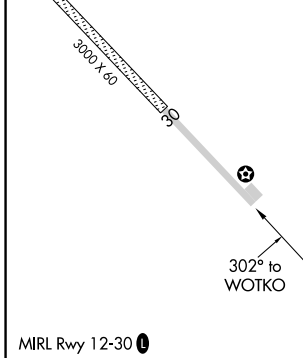

APP CRS	Rwy Idg	3000
302°	TDZE	18
	Apt Elev	18

RNAV (GPS) RWY 30

KIVALINA (KVL)(PAVL)

RNP APCH - GPS

VDP NA with Noatak altimeter setting. When local altimeter setting not received, use Noatak altimeter setting and increase all MDAs 340 feet and visibility LNAV Cat C 1 SM, Circling Cat B ½ SM, and Circling Cat C 1 ¼ SM.

MISSED APPROACH: Climb to 3000 direct CALGA and hold, continue climb-in-hold to 3000.

ASOS	WTK/PAWN AWOS-3P	ANCHORAGE CENTER	KOTZEBUE RADIO	UNICOM
135.8	135.75	119.2 263.0	122.55	122.8 (CTAF)

CATEGORY	A	B	C	D
LNAV MDA	380-1 362 (400-1)			NA
CIRCLING	440-1 422 (500-1)	560-1 542 (600-1)	560-1½ 542 (600-1½)	NA