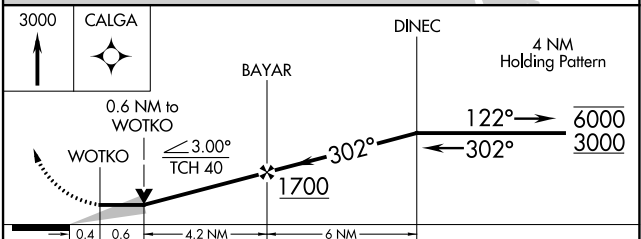

APP CRS	Rwy Idg	3000
302°	TDZE	18
	Apt Elev	18

RNAV (GPS) RWY 30

KIVALINA (KVL)(PAVL)

RNP APCH - GPS

VDP NA with Noatak altimeter setting. When local altimeter setting not received, use Noatak altimeter setting and increase all MDAs 340 feet and visibility LNAV Cat C 1 SM, Circling Cat B ½ SM, and Circling Cat C 1 ¼ SM.

MISSED APPROACH: Climb to 3000 direct CALGA and hold, continue climb-in-hold to 3000.

ASOS	WTK/PAWN AWOS-3P	ANCHORAGE CENTER	KOTZEBUE RADIO	UNICOM
135.8	135.75	119.2 263.0	122.55	122.8 (CTAF)

CATEGORY	A	B	C	D
LNAV MDA	380-1 362 (400-1)			NA
CIRCLING	440-1 422 (500-1)	560-1 542 (600-1)	560-1½ 542 (600-1½)	NA