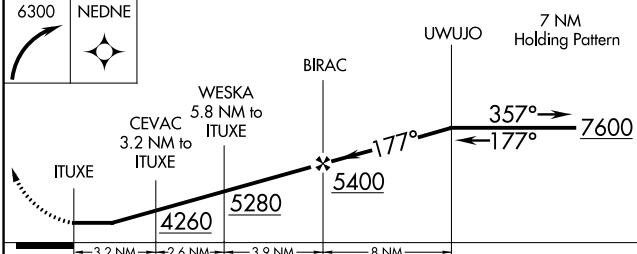

APP CRS 177°	Rwy Idg TDZE Apt Elev	N/A N/A 1046
------------------------	-----------------------------	---

RNAV (GPS)-A

COLDFOOT (CXF) (PACX)

NA
-1°0C
 DME/DME RNP-0.3 NA. Use Bettles altimeter setting, when not received, procedure NA. Rwy 20 helicopter visibility reduction below 1 SM NA. Circling Rwy 20 NA at night. Circling NA for Cats B and C west of Rwy 2-20.

MISSED APPROACH: Climbing right turn to 6300 direct NEDNE and hold.

AWOS-3P 118.0	BTT/PABT ASOS 135.45	ANCHORAGE CENTER 124.6 352.0	FAIRBANKS RADIO 122.0	UNICOM 122.9
-------------------------	--------------------------------	--	---------------------------------	------------------------

CATEGORY	A	B	C	D
CIRCLING	3460-1¼ 2414 (2500-1¼)	3460-1½ 2414 (2500-1½)	4260-3 3214 (3300-3)	NA

AK, 11 JUL 2024 to 05 SEP 2024

AK, 11 JUL 2024 to 05 SEP 2024