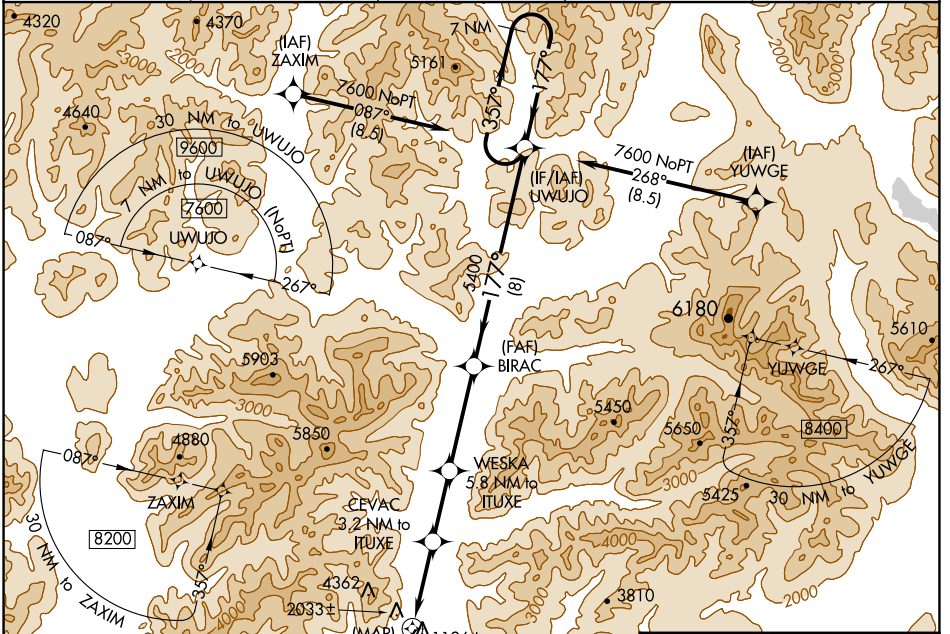

APP CRS 177°	Rwy Idg TDZE Apt Elev	N/A N/A 1046
------------------------	-----------------------------	---

RNAV (GPS)-A

COLDFOOT (CXF) (PACX)

NA
-1°0C
 DME/DME RNP-0.3 NA. Use Bettles altimeter setting, when not received, procedure NA. Rwy 20 helicopter visibility reduction below 1 SM NA. Circling Rwy 20 NA at night. Circling NA for Cats B and C west of Rwy 2-20.

MISSED APPROACH: Climbing right turn to 6300 direct NEDNE and hold.

AWOS-3P 118.0	BTT/PABT ASOS 135.45	ANCHORAGE CENTER 124.6 352.0	FAIRBANKS RADIO 122.0	UNICOM 122.9
-------------------------	--------------------------------	--	---------------------------------	------------------------

CATEGORY	A	B	C	D
CIRCLING	3460-1¼ 2414 (2500-1¼)	3460-1½ 2414 (2500-1½)	4260-3 3214 (3300-3)	NA

AK, 11 JUL 2024 to 05 SEP 2024

AK, 11 JUL 2024 to 05 SEP 2024