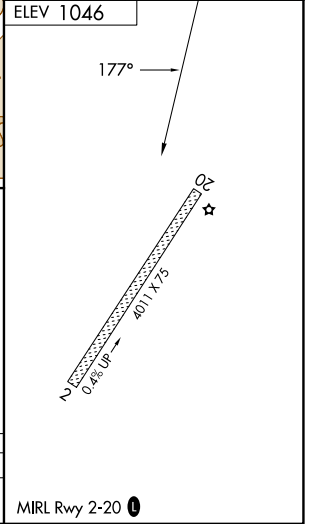

APP CRS 177°	Rwy Idg TDZE Apt Elev	N/A N/A 1046
------------------------	-----------------------------	---

RNAV (GPS)-A

COLDFOOT (CXF) (PACX)

NA
-1°0C
 DME/DME RNP-0.3 NA. Use Bettles altimeter setting, when not received, procedure NA. Rwy 20 helicopter visibility reduction below 1 SM NA. Circling Rwy 20 NA at night. Circling NA for Cats B and C west of Rwy 2-20.

MISSED APPROACH: Climbing right turn to 6300 direct NEDNE and hold.

AWOS-3P 118.0	BTT/PABT ASOS 135.45	ANCHORAGE CENTER 124.6 352.0	FAIRBANKS RADIO 122.0	UNICOM 122.9
-------------------------	--------------------------------	--	---------------------------------	------------------------

CATEGORY	A	B	C	D
CIRCLING	3460-1¼ 2414 (2500-1¼)	3460-1½ 2414 (2500-1½)	4260-3 3214 (3300-3)	NA

AK, 11 JUL 2024 to 05 SEP 2024

AK, 11 JUL 2024 to 05 SEP 2024