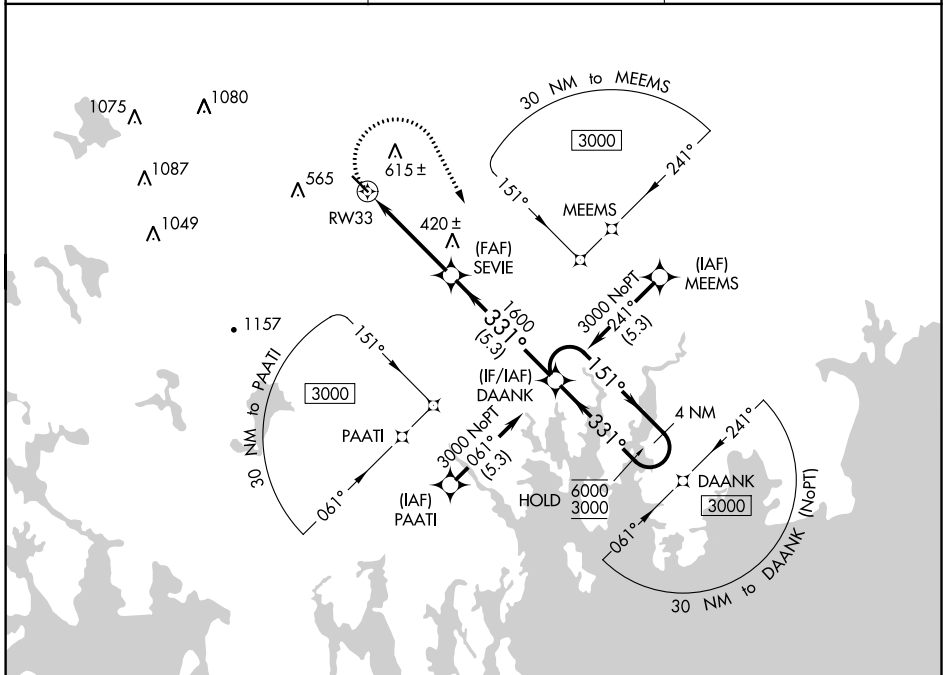

APP CRS 331°	Rwy Idg TDZE Apt Elev	N/A N/A 218

RNAV (GPS)-A

DEBLOIS FLIGHT STRIP (43B)

RNP APCH.	Procedure NA at night. Use Bar Harbor altimeter setting when not received, use Bangor altimeter setting and increase all MDA 20 feet and visibility Cat C ¼ SM.	MISSED APPROACH: Climbing right turn to 3000 direct DAANK and hold, continue climb-in-hold to 3000.

BHB AWOS 3-PT 118.35	BOSTON CENTER 124.25 290.50	CTAF 122.9

NE-1, 09 SEP 2021 to 07 OCT 2021

NE-1, 09 SEP 2021 to 07 OCT 2021