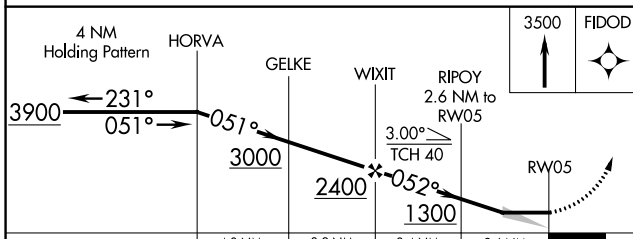

CATEGORY	A	B	C	D
LP MDA	960-1	521 (600-1)	960-1½ 521 (600-1½)	NA
LNAV MDA	1060-1	621 (700-1)	1060-1¾ 621 (700-1¾)	NA
CIRCLING	1100-1 659 (700-1)	1220-1 779 (800-1)	1240-2¼ 799 (800-2¼)	NA

MIRL Rwy 5-23 0

AK, 31 OCT 2024 to 26 DEC 2024

AK, 31 OCT 2024 to 26 DEC 2024