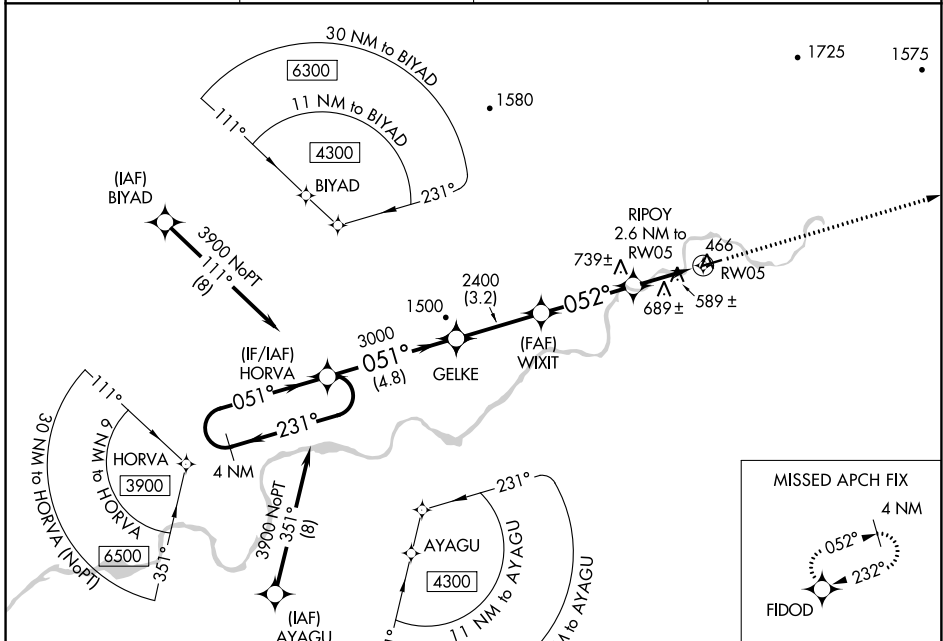

WAAS CH 99622 W05A	APP CRS 052°	Rwy Idg 4000 TDZE 439 Apt Elev 441
--	------------------------	---

RNAV (GPS) RWY 5

ALLAKAKET (6A8) (PFAL)

NA -44°C	DME/DME RNP-0.3 NA. Use Bettes altimeter setting.	MISSED APPROACH: Climb to 3500 direct FIDOD and hold.
-------------	---	---

BTT/PABT ASOS 135.45	ANCHORAGE CENTER 124.6 352.0	FAIRBANKS RADIO 122.2	CTAF 122.9 0
--------------------------------	--	---------------------------------	------------------------

ELEV 441	TDZE 439
-----------------	-----------------

CATEGORY	A	B	C	D
LP MDA	960-1	521 (600-1)	960-1½ 521 (600-1½)	NA
LNAV MDA	1060-1	621 (700-1)	1060-1¾ 621 (700-1¾)	NA
CIRCLING	1100-1 659 (700-1)	1220-1 779 (800-1)	1240-2¼ 799 (800-2¼)	NA

MIRL Rwy 5-23 0

AK, 31 OCT 2024 to 26 DEC 2024

AK, 31 OCT 2024 to 26 DEC 2024