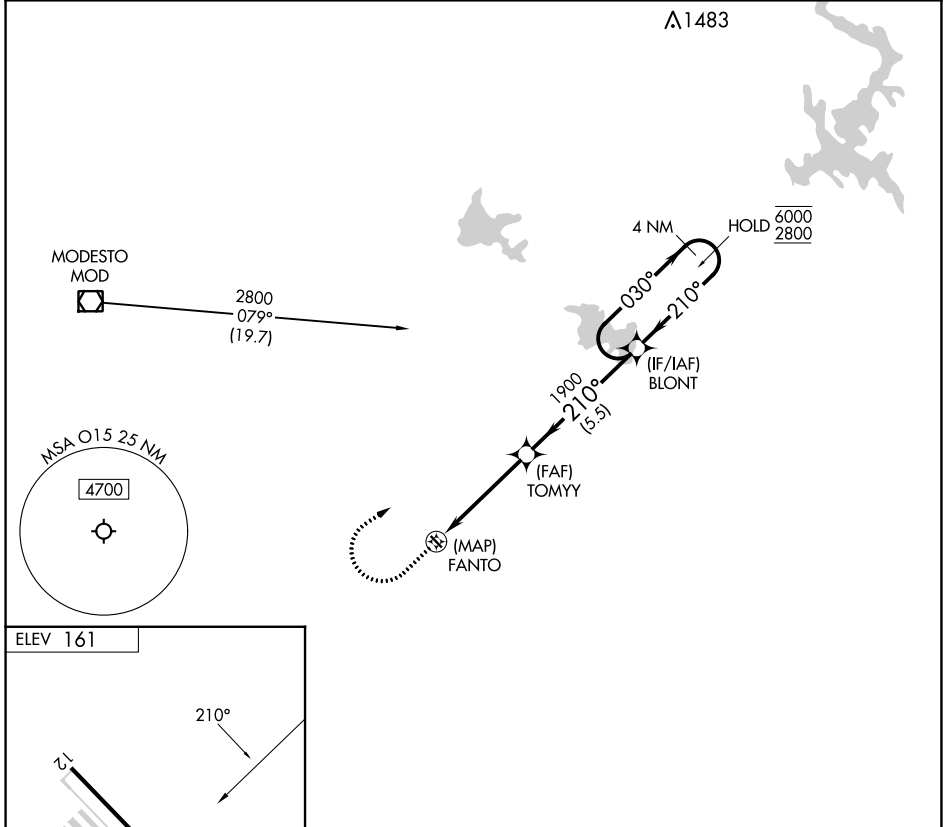

APP CRS 210°	Rwy Idg TDZE Apt Elev	N/A N/A 161
------------------------	-----------------------------	--

RNAV (GPS)-A

TURLOCK MUNI (O15)

RNP APCH - GPS.	MISSED APPROACH: Climb to 900 on heading 210° then climbing right turn to 2800 direct BLONT and hold.
Procedure NA at night. Use MER altimeter setting; when not received, use MCE altimeter setting and increase all MDAs 20 feet.	

MER AWOS-3 124.475	NORCAL APP CON 120.95 269.45	UNICOM 122.8 (CTAF)
------------------------------	--	-------------------------------

900	2800	BLONT	BLONT	
hdg 210°			4 NM Holding Pattern	
FANTO		TOMYY	030° → 6000	
		1900	← 210° 2800	
4.5 NM		5.5 NM		
CATEGORY	A	B	C	D
CIRCLING	740-1 579 (600-1)	760-1 599 (600-1)	NA	

SW-2, 31 OCT 2024 to 28 NOV 2024

SW-2, 31 OCT 2024 to 28 NOV 2024