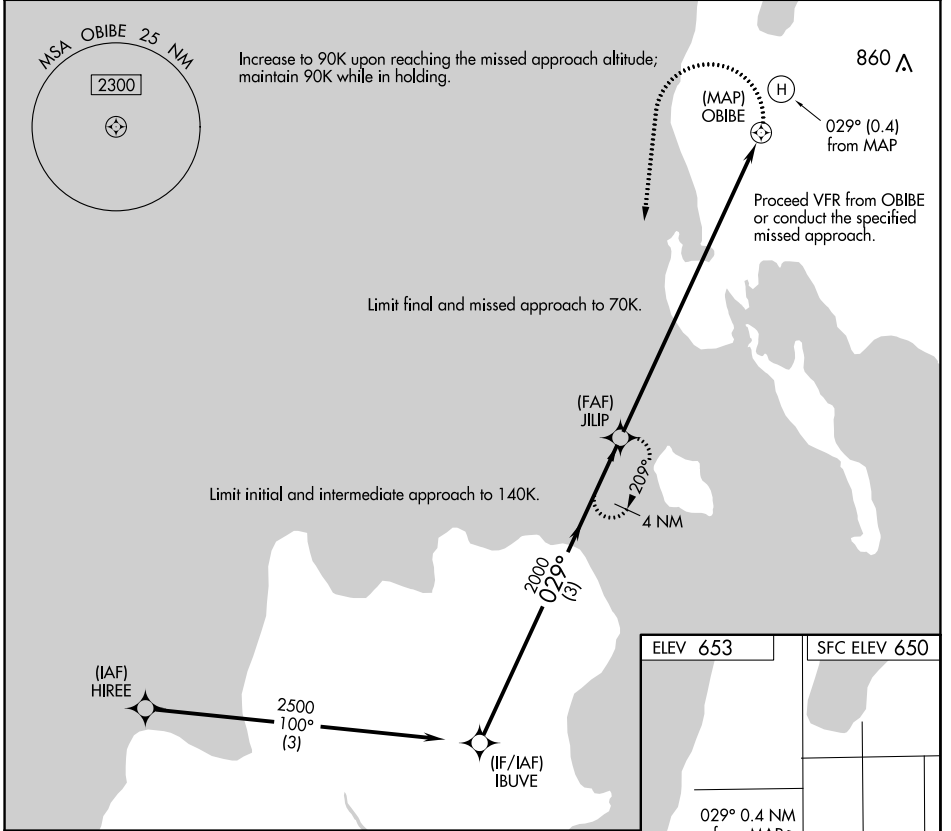

COPTER RNAV (GPS) 029° WASHINGTON ISLAND (2P2)

APP CRS 029°	Rwy Idg Sfc Elev Apt Elev	N/A 650 653
------------------------	---------------------------------	---------------------------------

RNP APCH. ▲ NA		MISSED APPROACH: Climbing left turn to 2100 direct JILIP and hold.
AWOS-3PT 118.525	MINNEAPOLIS CENTER 127.65	CTAF 122.9

EC-3, 31 OCT 2024 to 28 NOV 2024

EC-3, 31 OCT 2024 to 28 NOV 2024