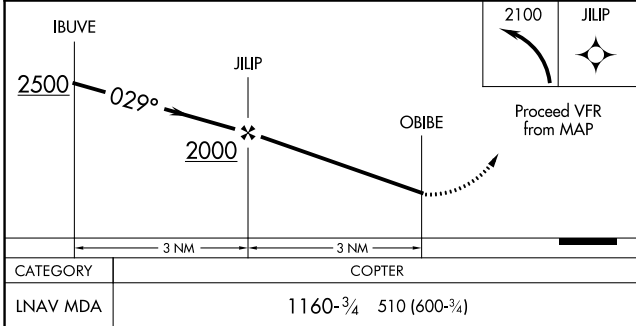

COPTER RNAV (GPS) 029° WASHINGTON ISLAND (2P2)

APP CRS 029°	Rwy Idg Sfc Elev Apt Elev	N/A 650 653
------------------------	---------------------------------	---------------------------------

RNP APCH. ▲ NA		MISSED APPROACH: Climbing left turn to 2100 direct JILIP and hold.
AWOS-3PT 118.525	MINNEAPOLIS CENTER 127.65	CTAF 122.9