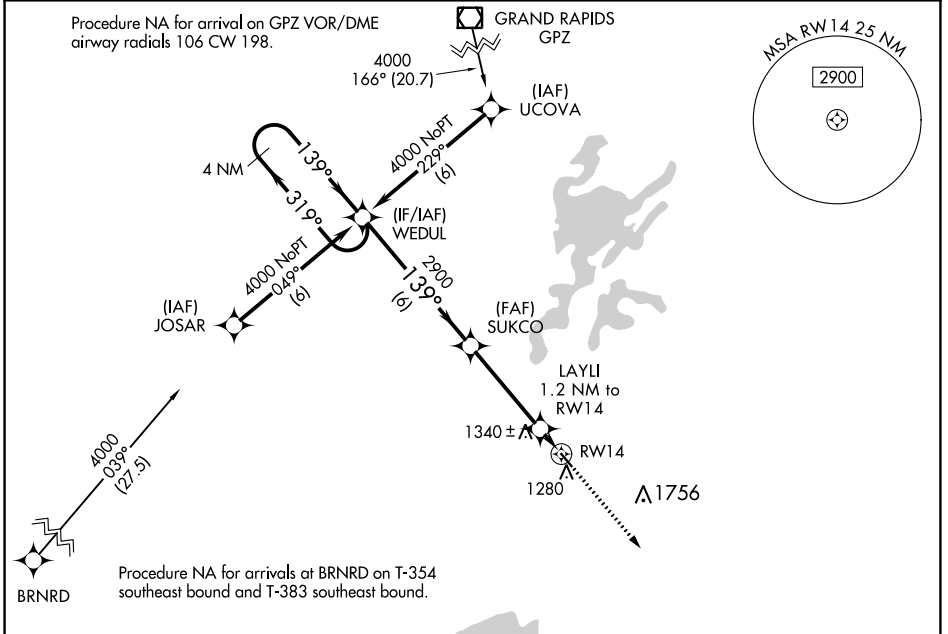

APP CRS	Rwy Idg	3400
139°	TDZE	1228
	Apt Elev	1228

RNAV (GPS) RWY 14

ISEDOR IVERSON (HZX)

▼ DME/DME RNP-0.3 NA. When local altimeter setting not received, use Aitkin altimeter setting and increase all MDA 40 feet.

MISSED APPROACH: Climb to 4000 direct ZUDED and hold.

AWOS-3 119.575	MINNEAPOLIS CENTER 127.9 281.45	CTAF 122.9 0

NC-1, 08 AUG 2024 to 05 SEP 2024

NC-1, 08 AUG 2024 to 05 SEP 2024