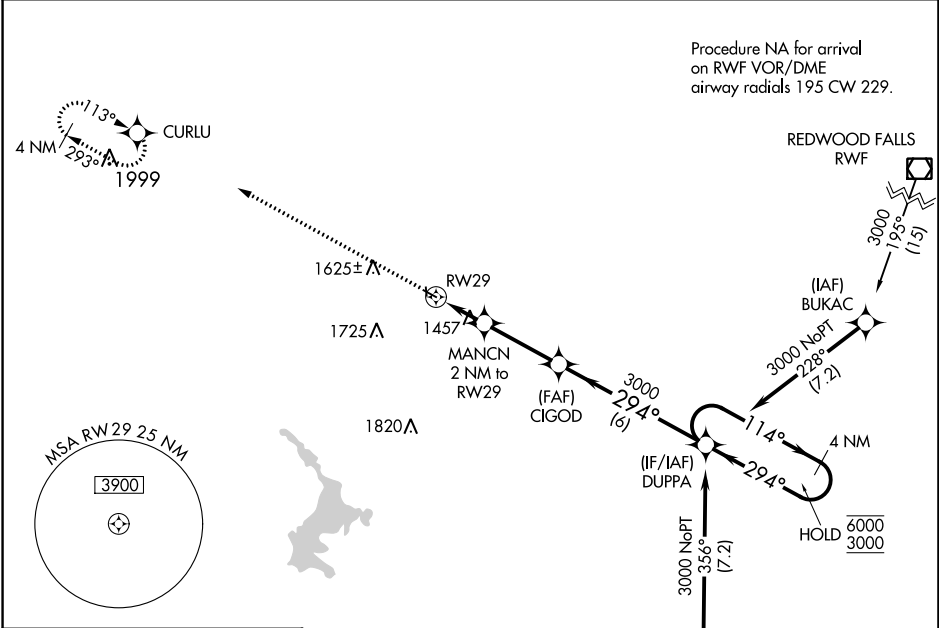

APP CRS	Rwy Idg	3098
294°	TDZE	1335
	Apt Elev	1336

RNAV (GPS) RWY 29

TRACY MUNI (TKC)

RNP APCH-GPS.	MISSED APPROACH: Climb to 3200 direct CURLU and hold.
Procedure NA at night. Circling NA to Rwy 17-35.	

AWOS-3PT 120.0	MINNEAPOLIS CENTER 127.1 290.2	CTAF 122.9
--------------------------	--	----------------------

NC-1, 08 AUG 2024 to 05 SEP 2024

NC-1, 08 AUG 2024 to 05 SEP 2024

ELEV 1336	TDZE 1335
-----------	-----------

MIRL Rwy 11-29

CATEGORY	A	B	C	D
LNAV MDA	1720-1	385 (400-1)		NA
CIRCLING	1920-1	584 (600-1)		NA