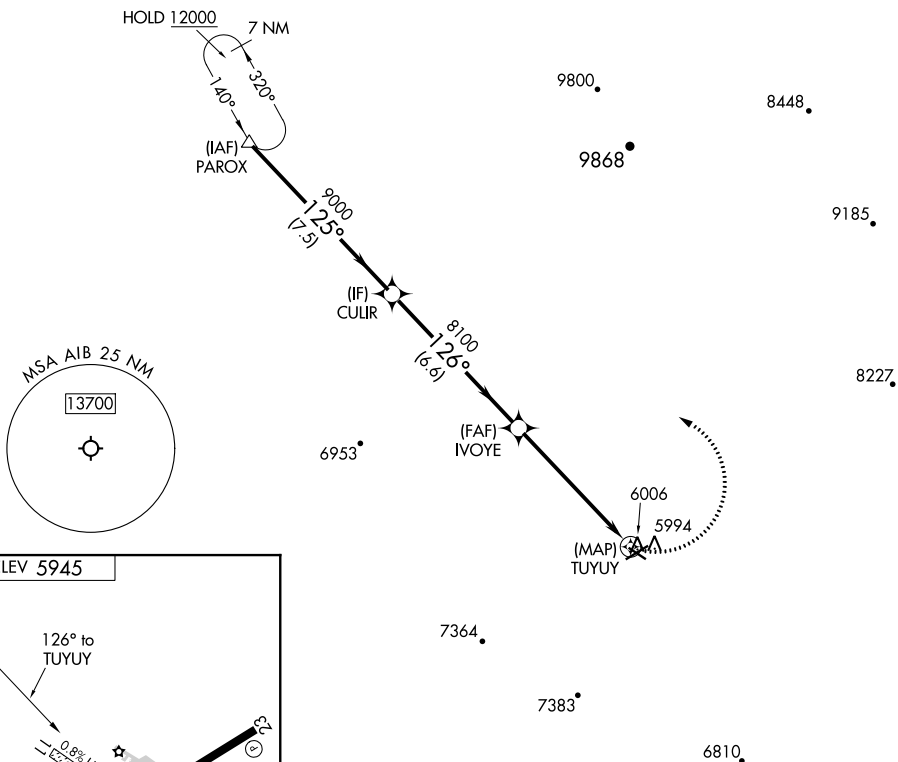

APP CRS 126°	Rwy Idg TDZE Apt Elev	N/A N/A 5945
------------------------	-----------------------------	---

RNAV (GPS)-A

HOPKINS FLD (AIB)

RNP APCH-GPS.	MISSED APPROACH: Climbing left turn to 12000 direct PAROX and hold, continue climb-in-hold to 12000.
<p>▽ Circling NA to Rwys 11 and 29. Circling Rwy 23 NA at night.</p> <p>⚠ When local altimeter setting not received, procedure NA.</p>	

AWOS-3 132.525	DENVER CENTER 127.1	UNICOM 122.8 (CTAF)
--------------------------	-------------------------------	-------------------------------

All arrivals on V244 descend to 12000 in PAROX holding pattern before departing PAROX.
NoPT for arrival at PAROX on V391 southbound.

	PAROX	CULIR	IVOYE	TUYUY
	12000	9000	8100	
		7.5 NM	6.6 NM	5.8 NM
CATEGORY	A	B	C	D
☑ CIRCLING	6320-1 375 (400-1)	6400-1 455 (500-1)	6800-2½ 855 (900-2½)	NA

SW-1, 07 SEP 2023 to 05 OCT 2023

SW-1, 07 SEP 2023 to 05 OCT 2023