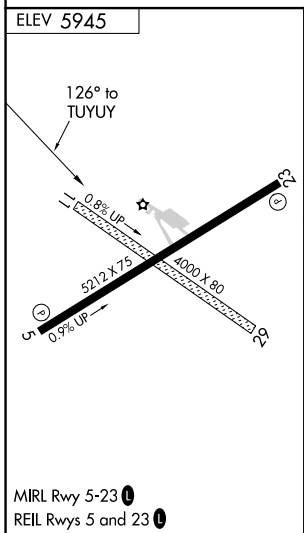

APP CRS 126°	Rwy Idg TDZE Apt Elev	N/A N/A 5945
------------------------	-----------------------------	---

RNAV (GPS)-A

HOPKINS FLD (AIB)

RNP APCH-GPS.	MISSED APPROACH: Climbing left turn to 12000 direct PAROX and hold, continue climb-in-hold to 12000.
<p>▽ Circling NA to Rwys 11 and 29. Circling Rwy 23 NA at night.</p> <p>⚠ When local altimeter setting not received, procedure NA.</p>	

AWOS-3 132.525	DENVER CENTER 127.1	UNICOM 122.8 (CTAF)
--------------------------	-------------------------------	-------------------------------

All arrivals on V244 descend to 12000 in PAROX holding pattern before departing PAROX.
NoPT for arrival at PAROX on V391 southbound.