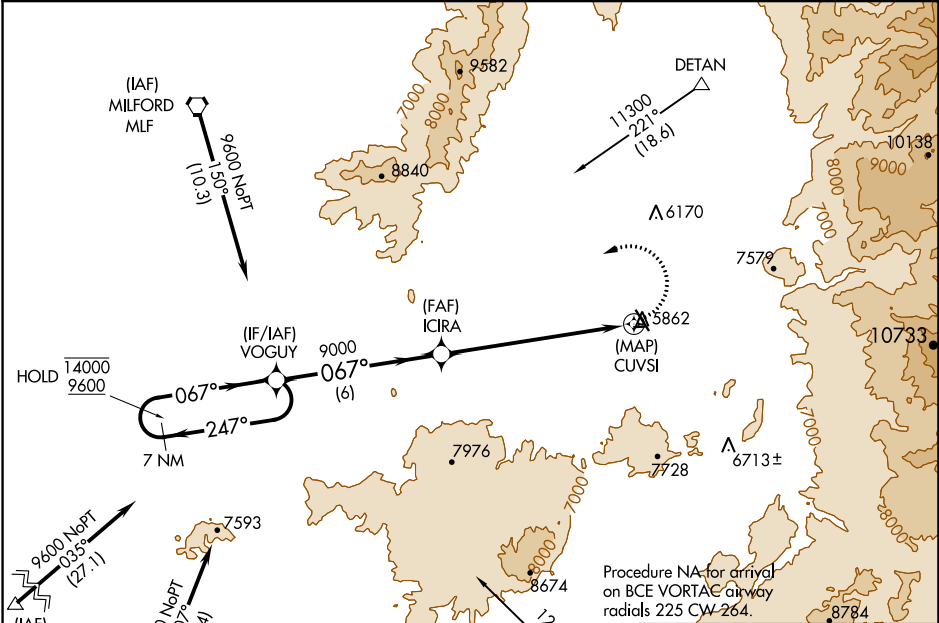

APP CRS	Rwy Idg	N/A
067°	TDZE	N/A
	Apt Elev	5863

RNAV (GPS)-A

BEAVER MUNI (U52)

RNP APCH.

⚠ Circling Rwy 7, 25, 31 NA at night. Circling NA for Cat C southwest of Rwy 13-31.

MISSED APPROACH: Climbing left turn to 9600 direct VOGUY and hold.

AWOS-3PT
119.925

SALT LAKE CITY CENTER
125.575 379.275

CTAF
122.9

SW-4, 22 APR 2021 to 20 MAY 2021

SW-4, 22 APR 2021 to 20 MAY 2021

ELEV 5863

CATEGORY	A	B	C	D
CIRCLING	7080-1¼ 1217 (1300-1¼)	7080-1½ 1217 (1300-1½)	7580-3 1717 (1800-3)	NA

MIRL Rwy 13-31 **⓪**
REIL Rwy 13 and 31 **⓪**