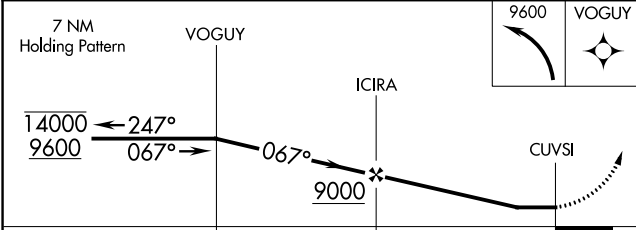

APP CRS	Rwy Idg	N/A
067°	TDZE	N/A
	Apt Elev	5863

RNAV (GPS)-A

BEAVER MUNI (U52)

RNP APCH.

⚠ Circling Rwy 7, 25, 31 NA at night. Circling NA for Cat C southwest of Rwy 13-31.

MISSED APPROACH: Climbing left turn to 9600 direct VOGUY and hold.

AWOS-3PT
119.925

SALT LAKE CITY CENTER
125.575 379.275

CTAF
122.9

SW-4, 22 APR 2021 to 20 MAY 2021

SW-4, 22 APR 2021 to 20 MAY 2021

ELEV 5863

CATEGORY	A	B	C	D
CIRCLING	7080-1¼ 1217 (1300-1¼)	7080-1½ 1217 (1300-1½)	7580-3 1717 (1800-3)	NA