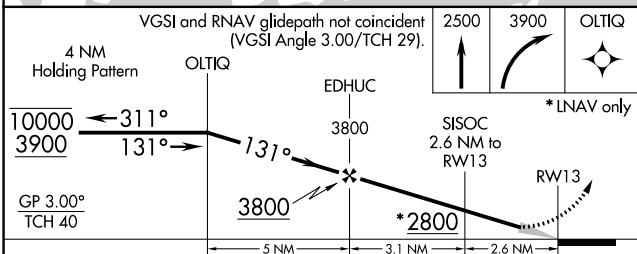

WAAS CH 66040 W13A	APP CRS 131°	Rwy Idg TDZE Apt Elev	3699 1937 1937
--	------------------------	-----------------------------	---

RNAV (GPS) RWY 13

GARRISON MUNI (D05)

RNP APCH	MISSED APPROACH: Climb to 2500 then climbing right turn to 3900 direct OLTIQ and hold.	
<p>▼ Circling NA to Rwys 3 and 21. Baro-VNAV NA.</p> <p>▲ NA Use Minot Intl altimeter setting.</p>		
MOT ASOS 118.725	MINNEAPOLIS CENTER 127.6 279.6	CTAF 122.9 0

NC-1, 31 OCT 2024 to 28 NOV 2024

NC-1, 31 OCT 2024 to 28 NOV 2024

CATEGORY	A	B	C	D
LPV DA	2310-1	373 (400-1)		NA
LNAV/VNAV DA	2310-1	373 (400-1)		NA
LNAV MDA	2420-1	483 (500-1)		NA
C CIRCLING	2640-1 703 (800-1)	2720-1 783 (800-1)		NA