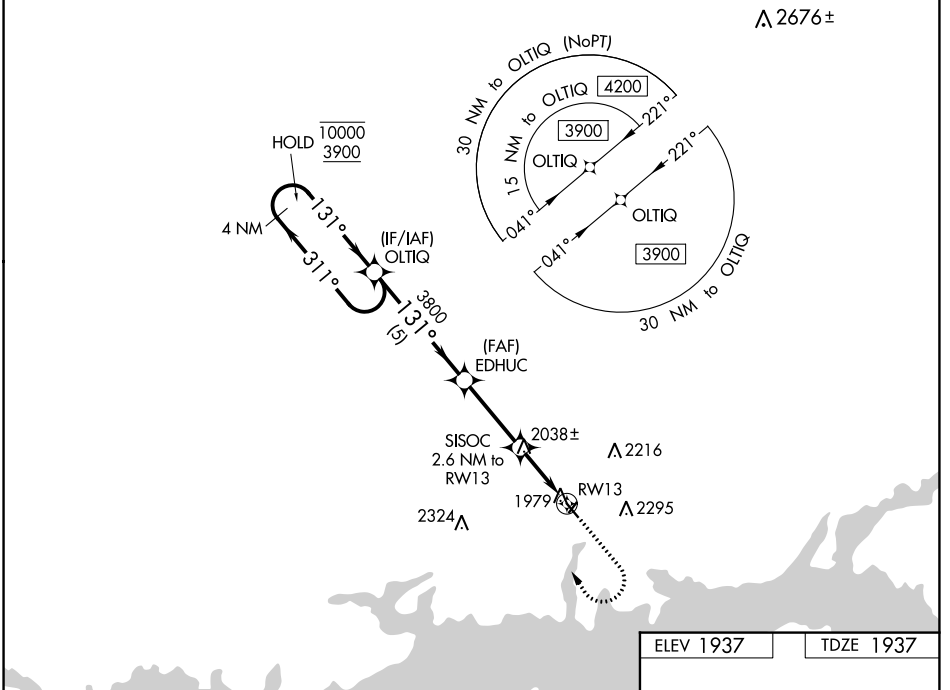

WAAS CH 66040 W13A	APP CRS 131°	Rwy Idg TDZE Apt Elev	3699 1937 1937
--	------------------------	-----------------------------	---

RNAV (GPS) RWY 13

GARRISON MUNI (D05)

RNP APCH	MISSED APPROACH: Climb to 2500 then climbing right turn to 3900 direct OLTIQ and hold.	
<p>▼ Circling NA to Rwys 3 and 21. Baro-VNAV NA.</p> <p>▲ NA Use Minot Intl altimeter setting.</p>		
MOT ASOS 118.725	MINNEAPOLIS CENTER 127.6 279.6	CTAF 122.9 0

NC-1, 31 OCT 2024 to 28 NOV 2024

NC-1, 31 OCT 2024 to 28 NOV 2024

CATEGORY	A	B	C	D
LPV DA	2310-1	373 (400-1)		NA
LNAV/VNAV DA	2310-1	373 (400-1)		NA
LNAV MDA	2420-1	483 (500-1)		NA
C CIRCLING	2640-1 703 (800-1)	2720-1 783 (800-1)		NA