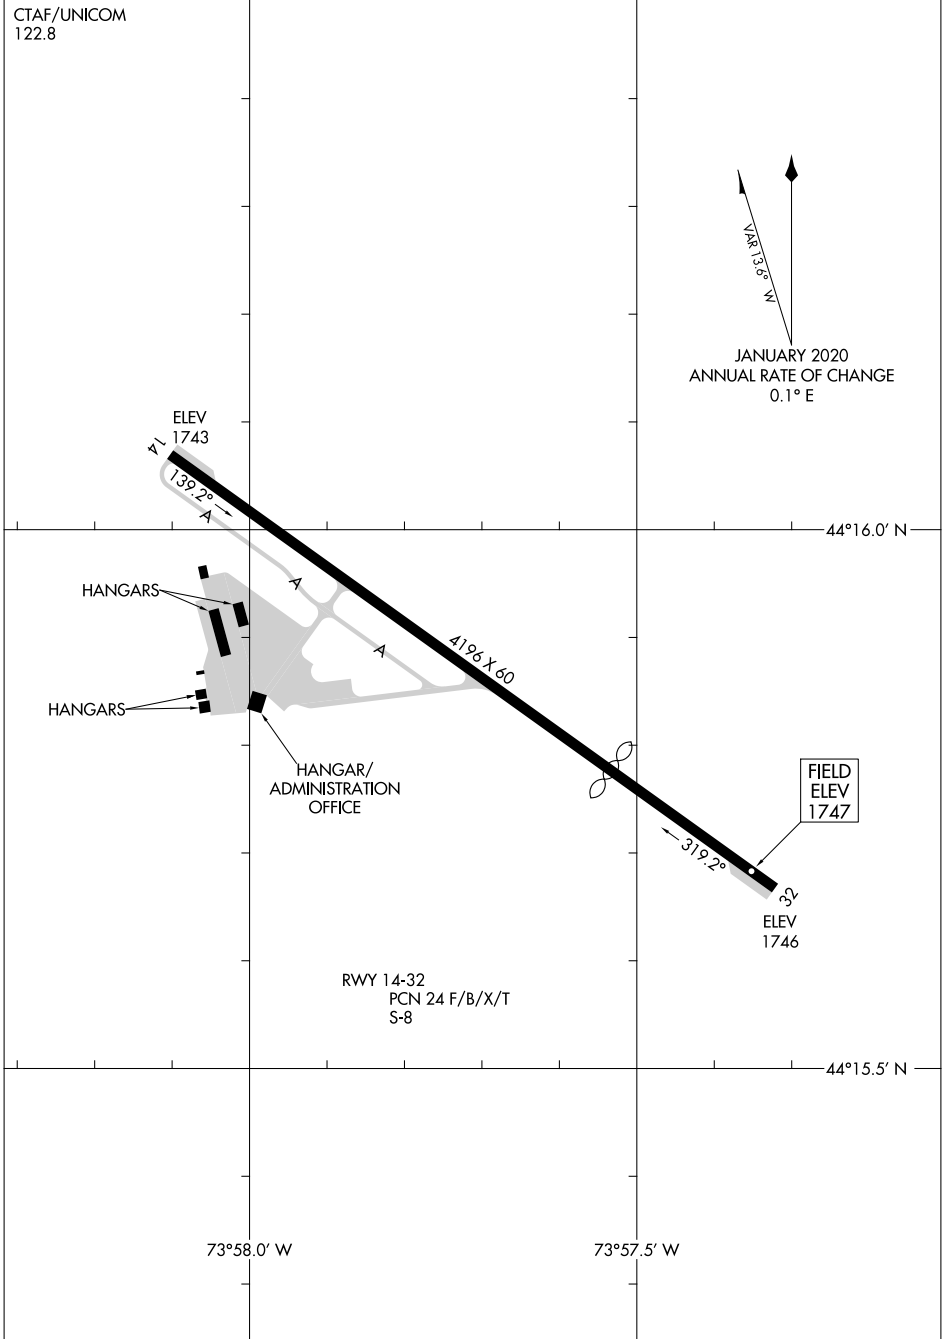

21336

AIRPORT DIAGRAM

AL-9371 (FAA)

LAKE PLACID (LKP)
LAKE PLACID, NEW YORK

CTAF/UNICOM
122.8

NE-2, 31 OCT 2024 to 28 NOV 2024

NE-2, 31 OCT 2024 to 28 NOV 2024

AIRPORT DIAGRAM

21336

LAKE PLACID, NEW YORK
LAKE PLACID (LKP)