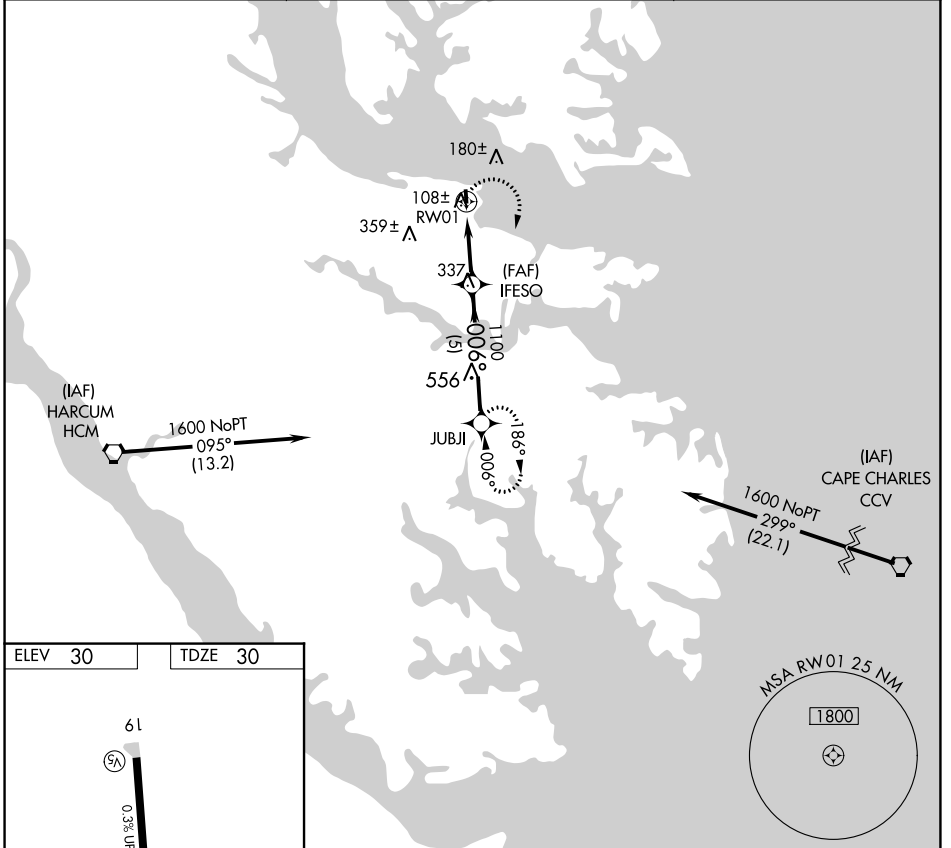

APP CRS	Rwy Idg	2042
006°	TDZE	30
	Apt Elev	30

GPS RWY 1

HUMMEL FLD (W75)

▼ Use Newport News/Williamsburg Intl altimeter setting.
▲ NA Procedure NA at night.

MISSED APPROACH: Climbing right turn to 1600 direct JUBJI WP and hold.

AWOS-3 118.45	NORFOLK APP CON 126.05 370.925	UNICOM 123.0 (CTAF) 📻
-------------------------	--	--

NE-3, 08 AUG 2024 to 05 SEP 2024

NE-3, 08 AUG 2024 to 05 SEP 2024