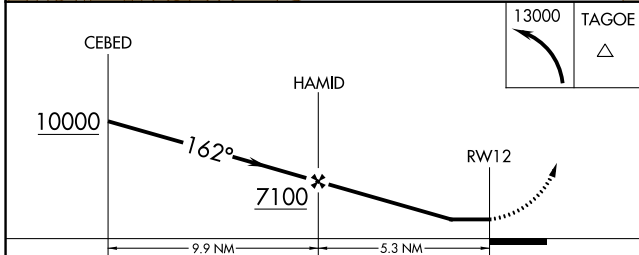

# RNAV (GPS)-A

STEVENSVILLE (32S)

RNP APCH.	MISSED APPROACH: Climbing left turn to 13000 direct TAGOE and hold, continue climb-in-hold to 13000.
NA Procedure NA at night.	

AWOS-AV <b>120.925</b>	SPOKANE APP CON* <b>124.9 298.95</b>	UNICOM <b>122.8 (CTAF) 0</b>
---------------------------	---	---------------------------------

NW-1, 18 MAY 2023 to 15 JUN 2023

NW-1, 18 MAY 2023 to 15 JUN 2023

CATEGORY	A	B	C	D
CIRCLING	6400-1¼ 2786 (2800-1¼)	6400-1½ 2786 (2800-1½)	NA	

ELEV 3614

162° to RW12

2.0% UP

3000 X 75

MRL Rwy 12-30 0