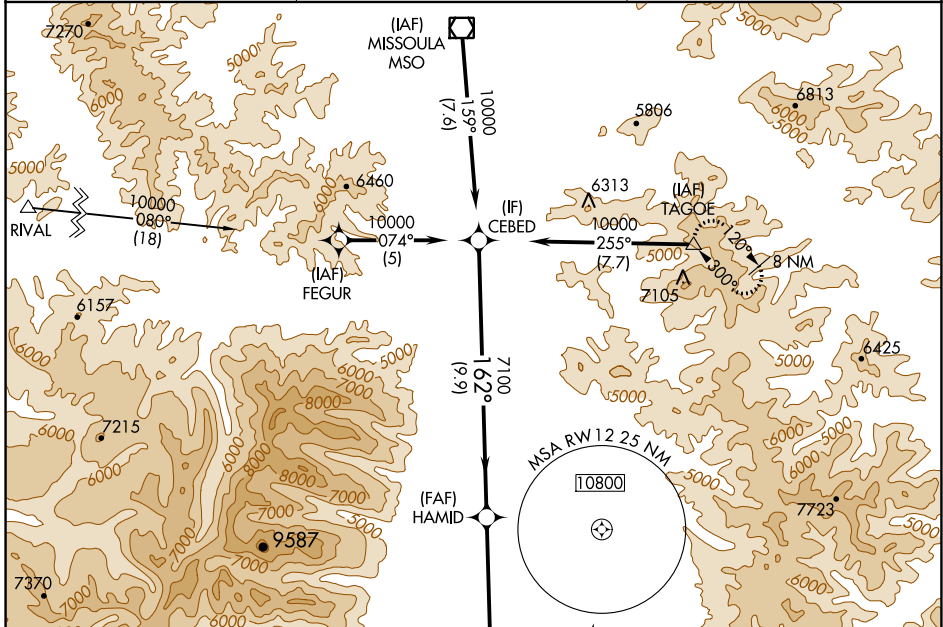

APP CRS <b>162°</b>	Rwy Idg TDZE Apt Elev	<b>N/A</b> <b>N/A</b> <b>3614</b>
------------------------	-----------------------------	---

# RNAV (GPS)-A

STEVENSVILLE (32S)

RNP APCH.	MISSED APPROACH: Climbing left turn to 13000 direct TAGOE and hold, continue climb-in-hold to 13000.
NA Procedure NA at night.	

AWOS-AV <b>120.925</b>	SPOKANE APP CON* <b>124.9 298.95</b>	UNICOM <b>122.8 (CTAF) 0</b>
---------------------------	---	---------------------------------

NW-1, 18 MAY 2023 to 15 JUN 2023

NW-1, 18 MAY 2023 to 15 JUN 2023

CATEGORY	A	B	C	D
CIRCLING	6400-1¼ 2786 (2800-1¼)	6400-1½ 2786 (2800-1½)	NA	

ELEV 3614

162° to RW12

2.0% UP

3000 X 75

MRL Rwy 12-30 0