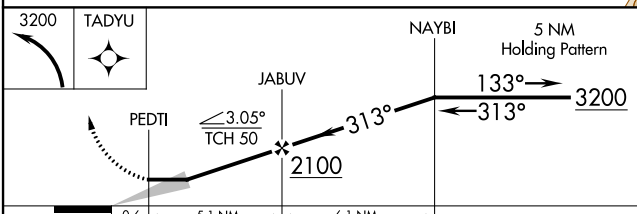

RNAV (GPS) RWY 31

WILLOW (UUO)(PAUO)

APP CRS 313°	Rwy ldg 4000
	TDZE 213
	Apt Elev 215

▼ Use Wasilla altimeter setting.
▲ NA Procedure NA at night.
 DME/DME RNP-0.3 NA.

MISSED APPROACH: Climbing left turn to 3200 direct TADYU and hold.

IYS/PAWS AWOS-3P 135.25	ANCHORAGE CENTER 133.7 279.6	CTAF 122.8
-----------------------------------	--	----------------------

ELEV 215	TDZE 213
----------	----------

CATEGORY	A	B	C	D
LNAV MDA	1220-1¼ 1007 (1100-1¼)	1220-1½ 1007 (1100-1½)	1220-3 1007 (1100-3)	NA
C CIRCLING	1220-1¼ 1005 (1100-1¼)	1220-1½ 1005 (1100-1½)	1220-3 1005 (1100-3)	NA