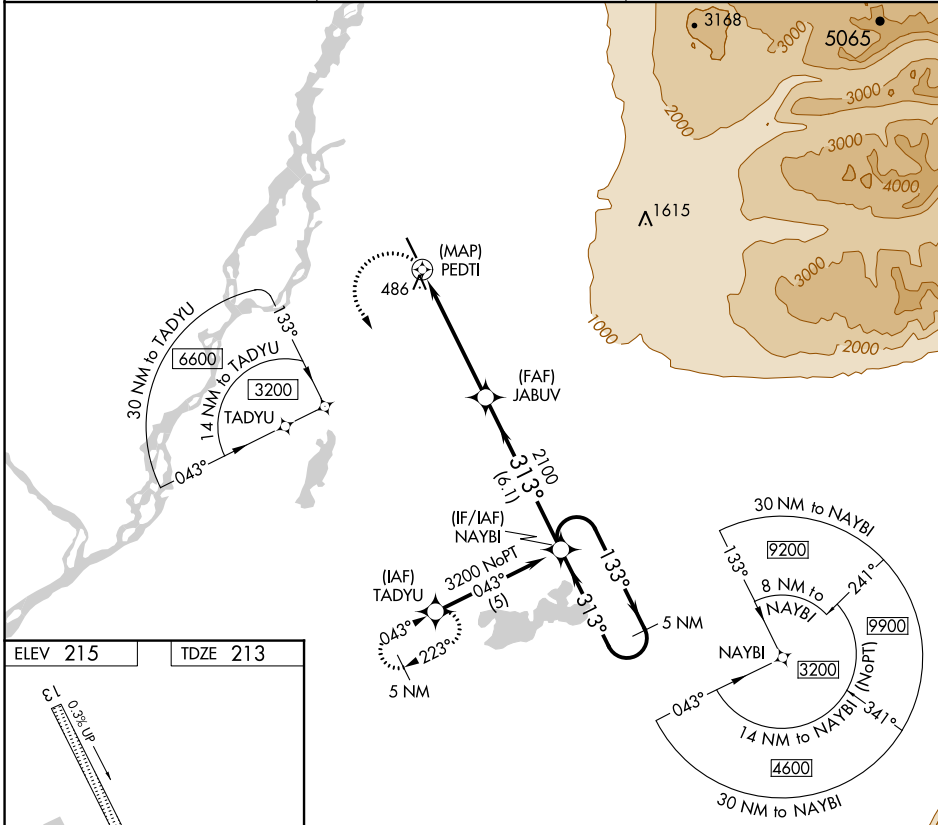

RNAV (GPS) RWY 31

WILLOW (UUO)(PAUO)

APP CRS 313°	Rwy ldg 4000
	TDZE 213
	Apt Elev 215

▼ Use Wasilla altimeter setting.
▲ NA Procedure NA at night.
 DME/DME RNP-0.3 NA.

MISSED APPROACH: Climbing left turn to 3200 direct TADYU and hold.

IYS/PAWS AWOS-3P 135.25	ANCHORAGE CENTER 133.7 279.6	CTAF 122.8
-----------------------------------	--	----------------------

ELEV 215	TDZE 213
----------	----------

CATEGORY	A	B	C	D
LNAV MDA	1220-1¼ 1007 (1100-1¼)	1220-1½ 1007 (1100-1½)	1220-3 1007 (1100-3)	NA
C CIRCLING	1220-1¼ 1005 (1100-1¼)	1220-1½ 1005 (1100-1½)	1220-3 1005 (1100-3)	NA

AK, 05 SEP 2024 to 31 OCT 2024

AK, 05 SEP 2024 to 31 OCT 2024