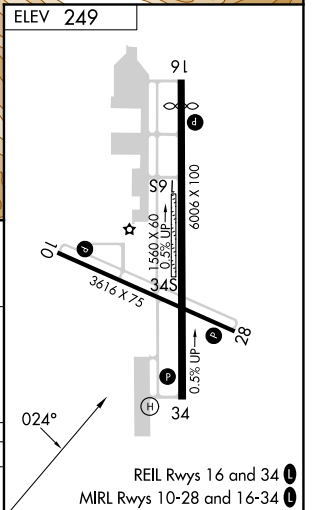

APP CRS 024°	Rwy Idg TDZE Apt Elev	N/A N/A 249

RNAV (GPS)-A

WARREN "BUD" WOODS PALMER MUNI (PAQ) (PAAQ)

RNP APCH.	MISSED APPROACH: Climbing left turn to 4500 direct BGQ VORTAC and hold.
▼ Circling NA northeast of Rwy 16-28. ▲ Procedure NA at night.	

AFIS 134.75	ANCHORAGE APP CON 118.6 290.5	PALMER RADIO 123.6 (CTAF) 0 122.4

AK, 31 OCT 2024 to 26 DEC 2024

RNAV (GPS)-A