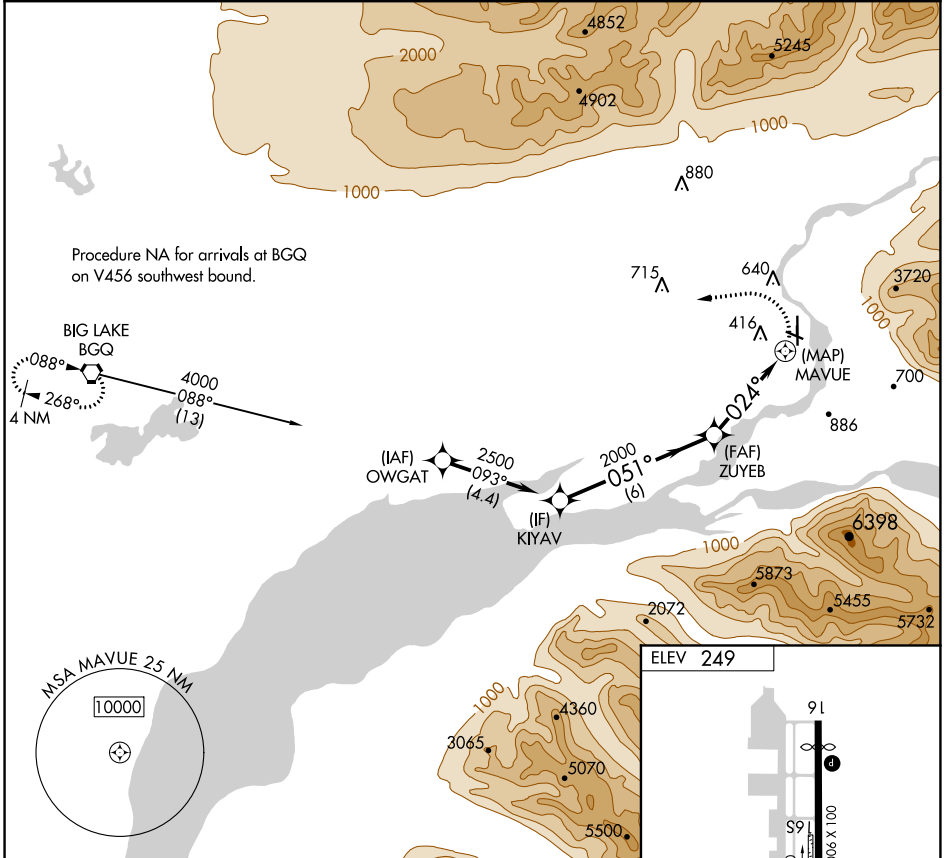

APP CRS 024°	Rwy Idg TDZE Apt Elev	N/A N/A 249
------------------------	-----------------------------	----------------------------------------

RNAV (GPS)-A

WARREN "BUD" WOODS PALMER MUNI (PAQ) (PAAQ)

RNP APCH.	MISSED APPROACH: Climbing left turn to 4500 direct BGQ VORTAC and hold.
<p>▼ Circling NA northeast of Rwy 16-28. ▲ Procedure NA at night.</p>	

AFIS 134.75	ANCHORAGE APP CON 118.6 290.5	PALMER RADIO 123.6 (CTAF) 0 122.4
-----------------------	-----------------------------------------	---------------------------------------------

AK, 31 OCT 2024 to 26 DEC 2024

RNAV (GPS)-A