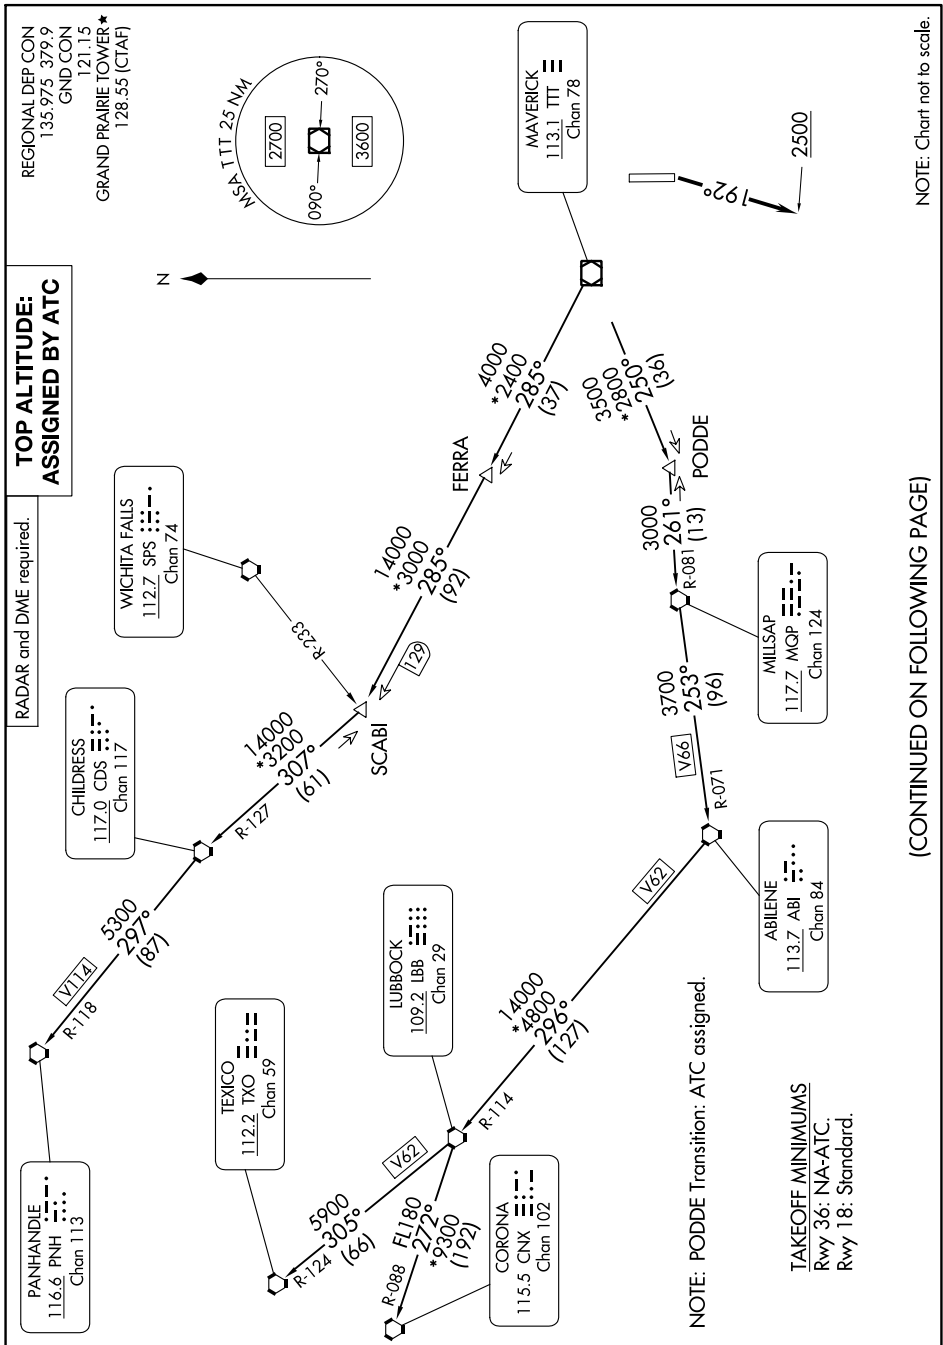

# WORTH ONE DEPARTURE

SC-2, 03 OCT 2024 to 31 OCT 2024

NOTE: Chart not to scale.

(CONTINUED ON FOLLOWING PAGE)

SC-2, 03 OCT 2024 to 31 OCT 2024

# WORTH ONE DEPARTURE