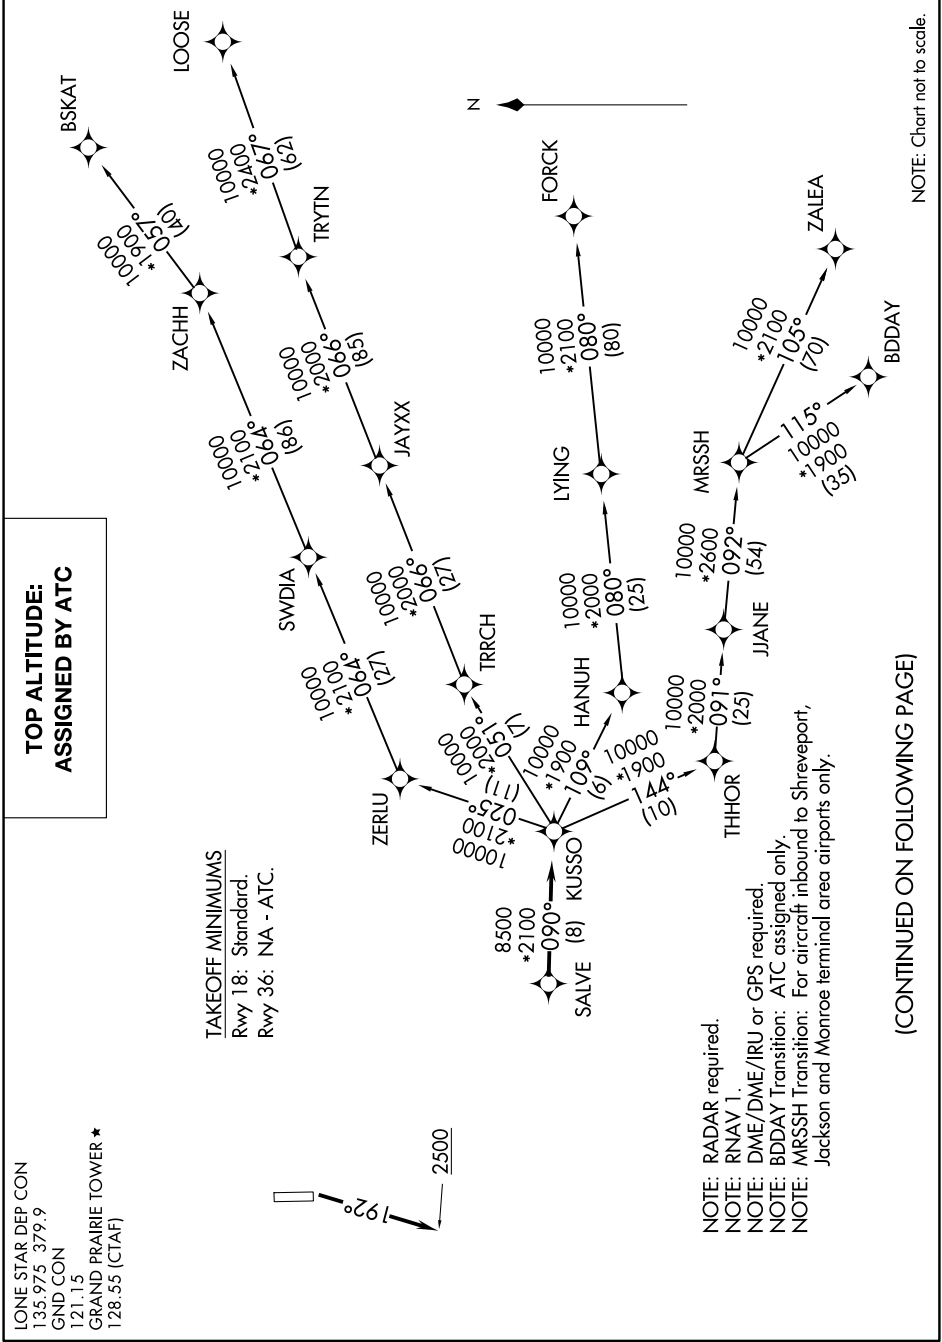

KUSSO ONE DEPARTURE (RNAV)

GRAND PRAIRIE, TEXAS

SC-2, 31 OCT 2024 to 28 NOV 2024

**TOP ALTITUDE:
ASSIGNED BY ATC**

LONE STAR DEP CON
135.975 379.9
GND CON
121.15
GRAND PRAIRIE TOWER *
128.55 (CTAF)

TAKEOFF MINIMUMS
Rwy 18: Standard.
Rwy 36: NA - ATC.

NOTE: Chart not to scale.

NOTE: RADAR required.
NOTE: RNAV 1.
NOTE: DME/DME/IRU or GPS required.
NOTE: BDDAY Transition: ATC assigned only.
NOTE: MRSSH Transition: For aircraft inbound to Shreveport, Jackson and Monroe terminal area airports only.

(CONTINUED ON FOLLOWING PAGE)

SC-2, 31 OCT 2024 to 28 NOV 2024

KUSSO ONE DEPARTURE (RNAV)