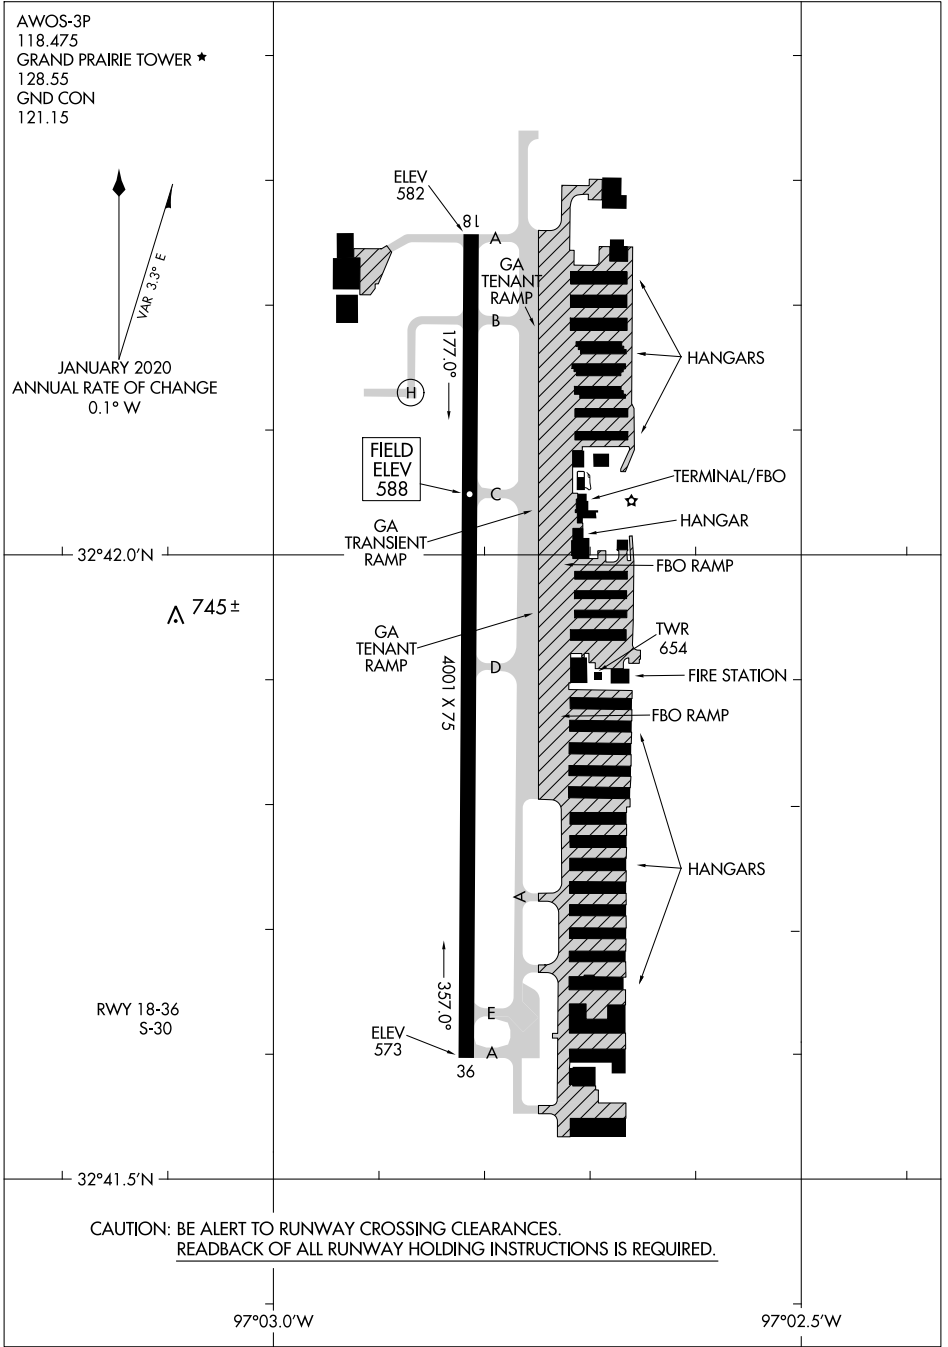

# AIRPORT DIAGRAM

AL-9209 (FAA)

GRAND PRAIRIE MUNI (GPM)

GRAND PRAIRIE, TX

AWOS-3P  
 118.475  
 GRAND PRAIRIE TOWER ★  
 128.55  
 GND CON  
 121.15

SC-2, 03 OCT 2024 to 31 OCT 2024

SC-2, 03 OCT 2024 to 31 OCT 2024