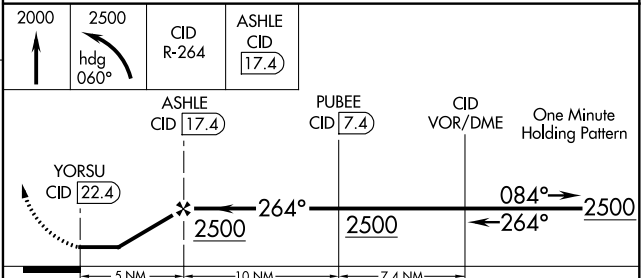

VOR/DME CID 114.1 Chan 88	APP CRS 264°	Rwy Idg TDZE Apt Elev	N/A N/A 771
---	------------------------	-----------------------------	--

VOR-A

BELLE PLAINE MUNI (T/ZT)

NA Use Vinton altimeter setting, when not received, use Cedar Rapids altimeter setting. DME required.

MISSED APPROACH: Climb to 2000 then climbing left turn to 2500 on heading 060° and on CID VOR/DME R-264 to ASHLE/17.4 DME and hold.

CEDAR RAPIDS APP CON ★
119.7 266.8

CTAF
122.9 0

ELEV 771
MIRL Rwy 18-36 0

CATEGORY	A	B	C	D
C CIRCLING	1500-1 729 (800-1)	1520-1 749 (800-1)	NA	

NC-3, 25 FEB 2021 to 25 MAR 2021

NC-3, 25 FEB 2021 to 25 MAR 2021