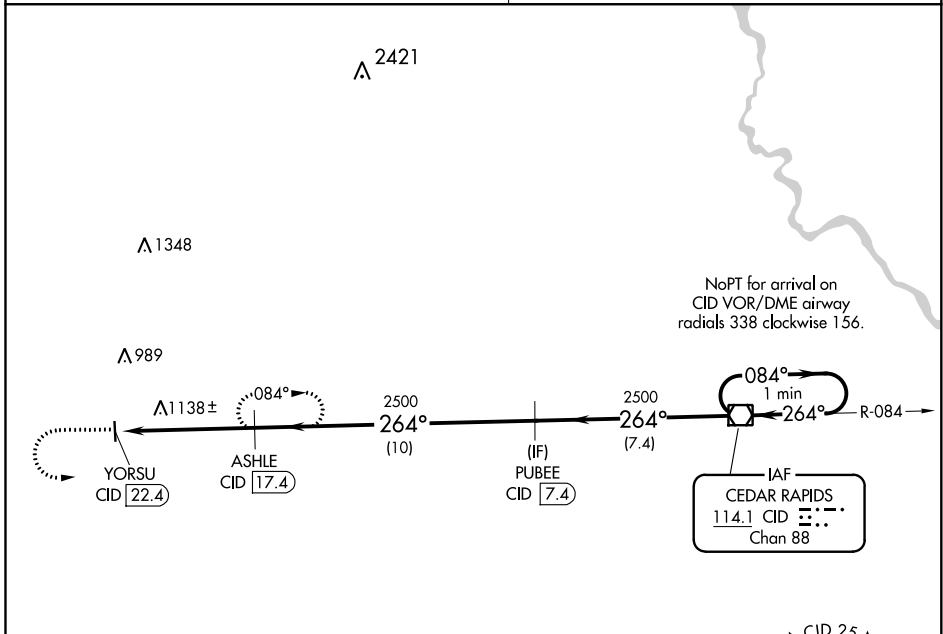

VOR/DME CID 114.1 Chan 88	APP CRS 264°	Rwy Idg TDZE Apt Elev	N/A N/A 771
---	------------------------	-----------------------------	--

VOR-A

BELLE PLAINE MUNI (T/ZT)

NA Use Vinton altimeter setting, when not received, use Cedar Rapids altimeter setting. DME required.

MISSED APPROACH: Climb to 2000 then climbing left turn to 2500 on heading 060° and on CID VOR/DME R-264 to ASHLE/17.4 DME and hold.

CEDAR RAPIDS APP CON ★
119.7 266.8

CTAF
122.9 0

ELEV 771
MIRL Rwy 18-36 0

CATEGORY	A	B	C	D
C CIRCLING	1500-1 729 (800-1)	1520-1 749 (800-1)	NA	

NC-3, 25 FEB 2021 to 25 MAR 2021

NC-3, 25 FEB 2021 to 25 MAR 2021