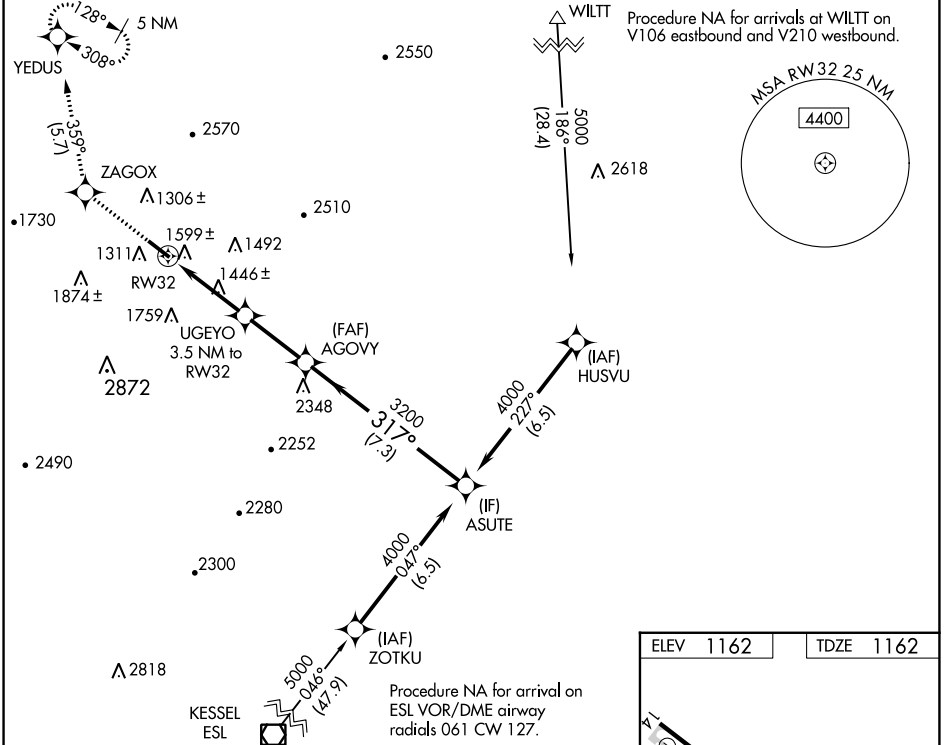

WAAS CH 90437 W32A	APP CRS 317°	Rwy Idg TDZE Apt Elev	5006 1162 1162
--	------------------------	-----------------------------	---

RNAV (GPS) RWY 32

BEDFORD COUNTY (HMIZ)

RNP APCH - GPS		MISSED APPROACH: Climb to 5000 direct ZAGOX and on track 359° to YEDUS and hold, continue climb-in-hold to 5000.
AWOS-3 123.675	JOHNSTOWN APP CON * 121.2 299.2	UNICOM 122.7 (CTAF)

NE-4, 31 OCT 2024 to 28 NOV 2024

NE-4, 31 OCT 2024 to 28 NOV 2024