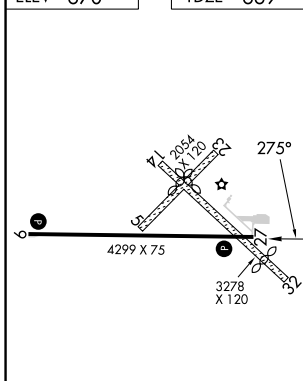

APP CRS	Rwy Idg	4299
275°	TDZE	669
	Apt Elev	670

RNAV (GPS) RWY 27

BEAVER ISLAND (SJJX)

<p>▽ DME/DME RNP -0.3 NA. When local altimeter setting not received, use Pellston altimeter setting and increase all MDA 100 feet. Circling NA to Rwy 5, 14, 23, 32.</p>	<p>▲ MISSED APPROACH: Climbing right turn to 2600 direct BODAY and hold.</p>	
<p>AWOS-3 118.075</p>	<p>MINNEAPOLIS CENTER 134.6 354.05</p>	<p>UNICOM 122.8 (CTAF) 0</p>

ELEV 670	TDZE 669
----------	----------

CATEGORY	A	B	C	D
LNAV MDA	1080-1	411 (500-1)		NA
CIRCLING	1100-1 430 (500-1)	1120-1 450 (500-1)		NA

EC-1, 03 OCT 2024 to 31 OCT 2024

EC-1, 03 OCT 2024 to 31 OCT 2024