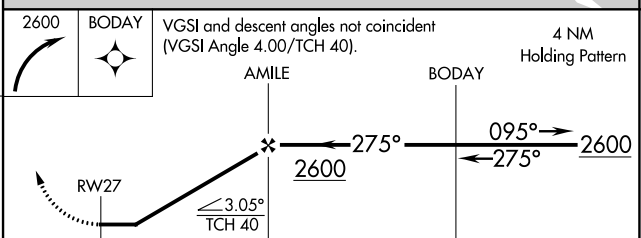

CATEGORY	A	B	C	D
LNAV MDA	1080-1	411 (500-1)		NA
CIRCLING	1100-1 430 (500-1)	1120-1 450 (500-1)		NA

EC-1, 03 OCT 2024 to 31 OCT 2024

EC-1, 03 OCT 2024 to 31 OCT 2024