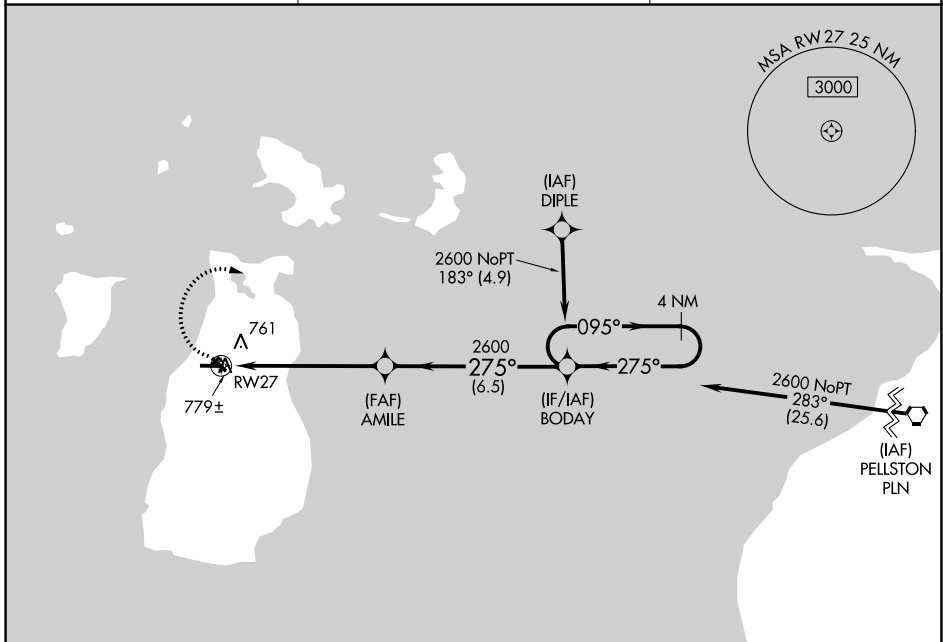

APP CRS	Rwy Idg	4299
275°	TDZE	669
	Apt Elev	670

RNAV (GPS) RWY 27

BEAVER ISLAND (SJJX)

<p>▽ DME/DME RNP -0.3 NA. When local altimeter setting not received, use Pellston altimeter setting and increase all MDA 100 feet. Circling NA to Rwy 5, 14, 23, 32.</p>	<p>▲ MISSED APPROACH: Climbing right turn to 2600 direct BODAY and hold.</p>	
<p>AWOS-3 118.075</p>	<p>MINNEAPOLIS CENTER 134.6 354.05</p>	<p>UNICOM 122.8 (CTAF) 0</p>

ELEV 670	TDZE 669
----------	----------

CATEGORY	A	B	C	D
LNAV MDA	1080-1	411 (500-1)		NA
CIRCLING	1100-1 430 (500-1)	1120-1 450 (500-1)		NA

EC-1, 03 OCT 2024 to 31 OCT 2024

EC-1, 03 OCT 2024 to 31 OCT 2024