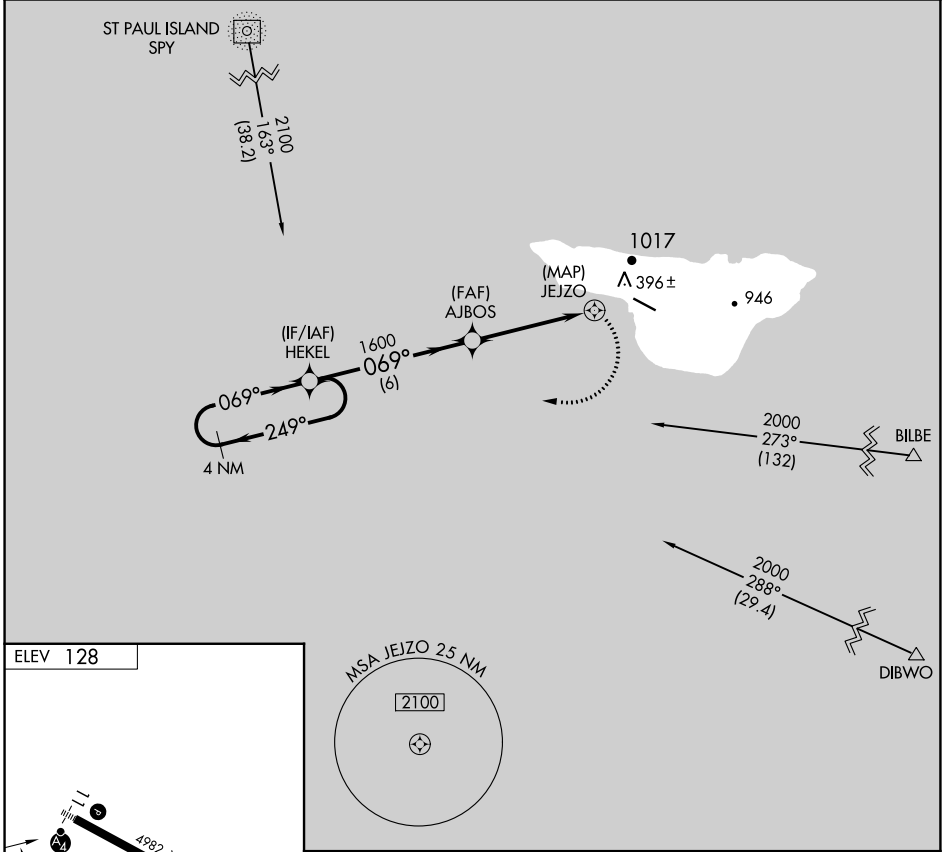

APP CRS	Rwy Idg	N/A
069°	TDZE	N/A
	Apt Elev	128

RNAV (GPS)-D

ST GEORGE (PBV) (PAPB)

	DME/DME RNP-0.3 NA. Circling NA north of Rwy 11-29.	MISSED APPROACH: Climbing right turn to 2100 direct HEKEL and hold.
--	--	---

ASOS 135.45	ANCHORAGE CENTER 119.1 339.8	CTAF 122.8
-----------------------	--	----------------------

	4 NM Holding Pattern			HEKEL	2100	HEKEL
	2000 ← 249°			→ 069°	069°	
				AJBOS	1600	
				6 NM		4.5 NM
CATEGORY	A	B	C	D		
CIRCLING	760-1 632 (700-1)	980-1¼ 852 (900-1¼)	980-2½ 852 (900-2½)	NA		

AK, 05 SEP 2024 to 31 OCT 2024

AK, 05 SEP 2024 to 31 OCT 2024