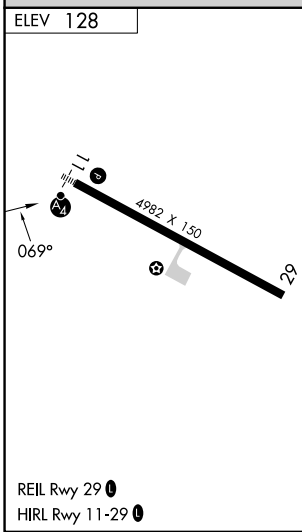

APP CRS	Rwy Idg	N/A
069°	TDZE	N/A
	Apt Elev	128

RNAV (GPS)-D

ST GEORGE (PBV) (PAPB)

	DME/DME RNP-0.3 NA. Circling NA north of Rwy 11-29.	MISSED APPROACH: Climbing right turn to 2100 direct HEKEL and hold.
--	--	---

ASOS 135.45	ANCHORAGE CENTER 119.1 339.8	CTAF 122.8
-----------------------	--	----------------------

	4 NM Holding Pattern			HEKEL	2100	HEKEL
	2000 ← 249°			→ 069°	069°	
				AJBOS	1600	
				6 NM		4.5 NM
CATEGORY	A	B	C	D		
CIRCLING	760-1 632 (700-1)	980-1¼ 852 (900-1¼)	980-2½ 852 (900-2½)	NA		