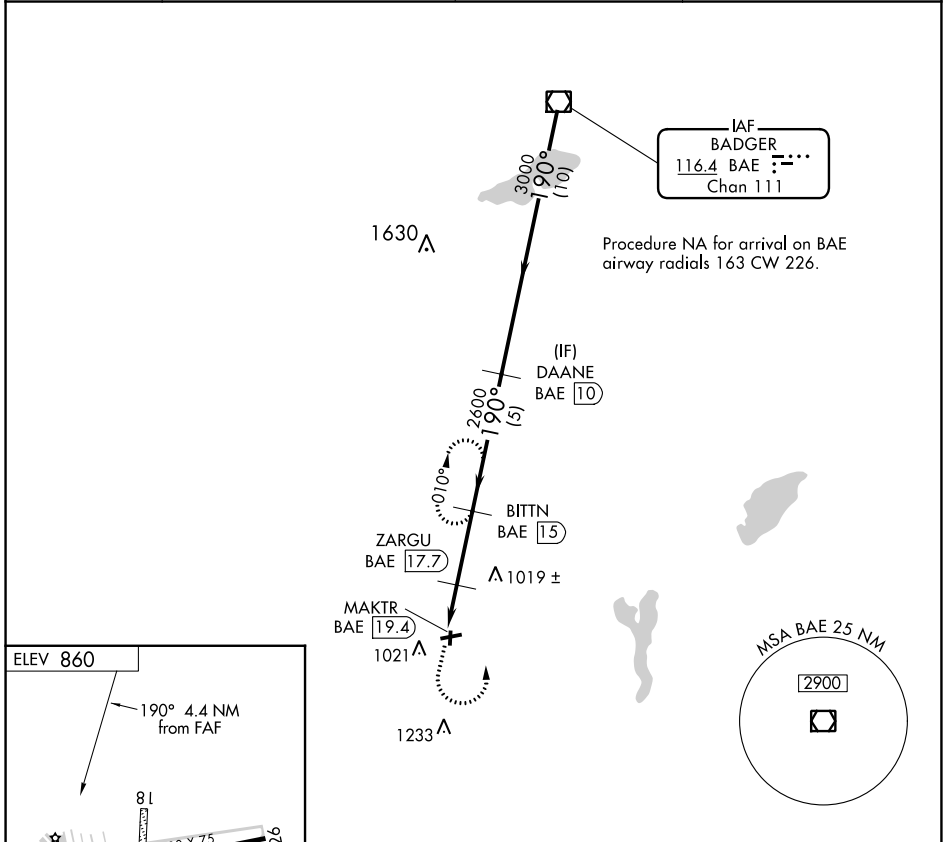

VOR/DME BAE 116.4 Chan 111	APP CRS 190°	Rwy Idg TDZE Apt Elev	N/A N/A 860
--	------------------------	-----------------------------	--

VOR/DME-A
EAST TROY MUNI (57C)

<p>▼ Circling NA to Rws 18 and 36.</p>	<p>MISSED APPROACH: Climb to 2700 then left turn on BAE VOR/DME R-190 to BITTN/15 DME and hold.</p>
---	---

AWOS-3PT 118.125	MILWAUKEE APP CON 125.35 307.0	GCO 121.725	UNICOM 123.0 (CTAF) 0
----------------------------	--	-----------------------	--

2700	BAE R-190	BITTN BAE 15	DAANE BAE 10	BAE VOR/DME
	ZARGU BAE 17.7	BITTN BAE 15	3000	3000
	MAKTR BAE 19.4	2600	190°	
	1800	2600	3000	
	1.7 NM	2.7 NM	5 NM	10 NM
CATEGORY	A	B	C	D
CIRCLING	1340-1	480 (500-1)	NA	

EC-3, 31 OCT 2024 to 28 NOV 2024

EC-3, 31 OCT 2024 to 28 NOV 2024