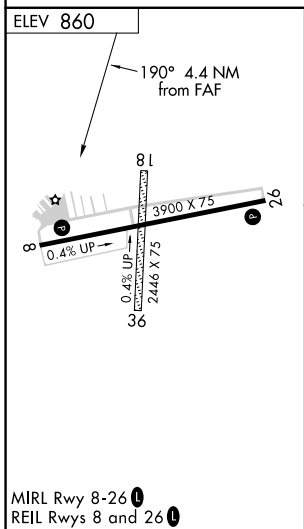

VOR/DME BAE 116.4 Chan 111	APP CRS 190°	Rwy Idg TDZE Apt Elev	N/A N/A 860

VOR/DME-A
EAST TROY MUNI (57C)

▼ Circling NA to Rws 18 and 36.	MISSED APPROACH: Climb to 2700 then left turn on BAE VOR/DME R-190 to BITTN/15 DME and hold.

AWOS-3PT 118.125	MILWAUKEE APP CON 125.35 307.0	GCO 121.725	UNICOM 123.0 (CTAF) 0

2700	BAE R-190	BITTN BAE 15	DAANE BAE 10	BAE VOR/DME
	ZARGU BAE 17.7	BITTN BAE 15	3000	3000
	MAKTR BAE 19.4	2600	190°	
	1800	2600	3000	
	1.7 NM	2.7 NM	5 NM	10 NM
CATEGORY	A	B	C	D
CIRCLING	1340-1	480 (500-1)	NA	

EC-3, 31 OCT 2024 to 28 NOV 2024

EC-3, 31 OCT 2024 to 28 NOV 2024