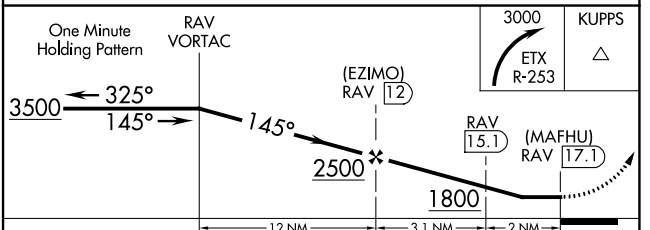

CATEGORY	A	B	C	D
CIRCLING	1140-1 617 (700-1)	1160-1 637 (700-1)	1160-1¾ 637 (700-1¾)	NA