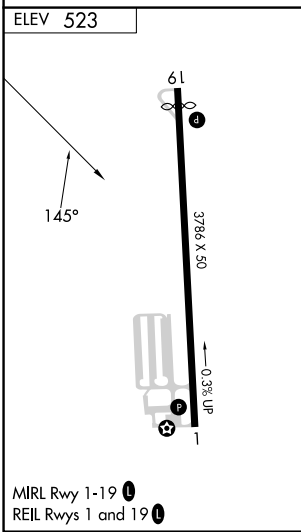

VORTAC RAV 114.6 Chan 93	APP CRS 145°	Rwy Idg TDZE Apt Elev	N/A N/A 523
--	------------------------	-----------------------------	--

VOR/DME or GPS-A DECK (9D4)

▼ Use Harrisburg Intl, PA altimeter setting. If not received, procedure NA. Circling Rwy 1 NA at night.
▲ NA MISSED APPROACH: Climbing right turn to 3000, intercept the ETX VORTAC R-253 to KUPPUS INT and hold.

NE-4, 08 AUG 2024 to 05 SEP 2024

CATEGORY	A	B	C	D
CIRCLING	1140-1 617 (700-1)	1160-1 637 (700-1)	1160-1¾ 637 (700-1¾)	NA