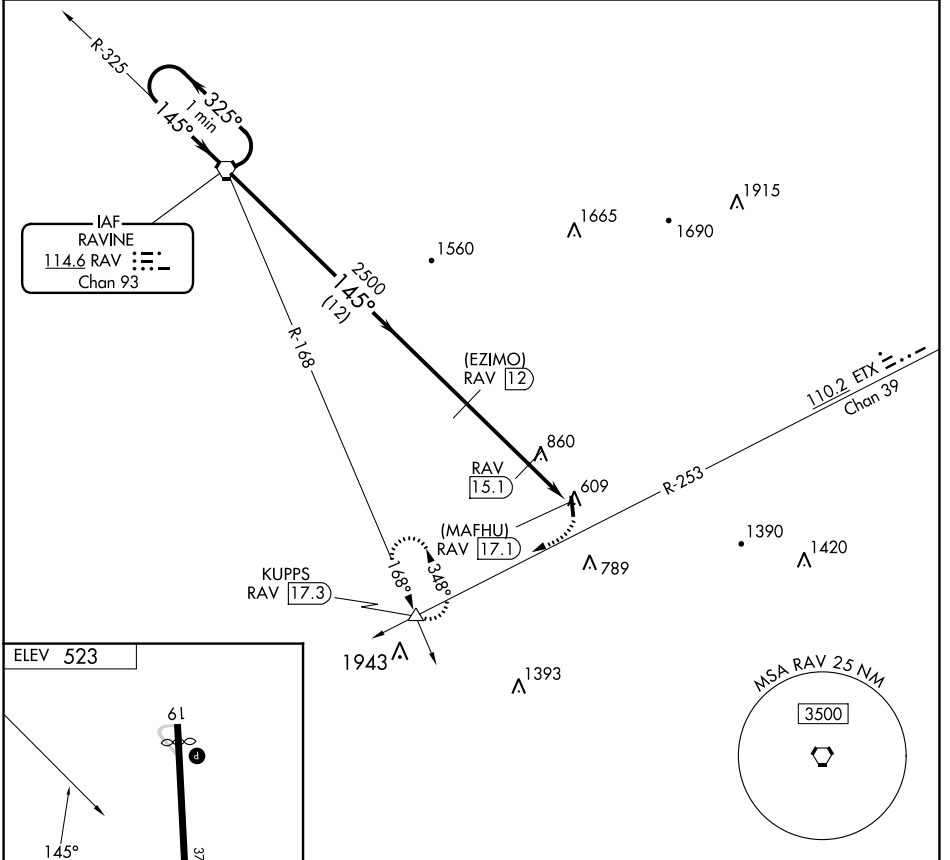

VORTAC RAV 114.6 Chan 93	APP CRS 145°	Rwy Idg TDZE Apt Elev	N/A N/A 523
--	------------------------	-----------------------------	--

VOR/DME or GPS-A DECK (9D4)

▼ Use Harrisburg Intl, PA altimeter setting. If not received, procedure NA. Circling Rwy 1 NA at night.
▲ NA MISSED APPROACH: Climbing right turn to 3000, intercept the ETX VORTAC R-253 to KUPPUS INT and hold.

AWOS-2 118.45	RDG ASOS 127.1	HARRISBURG APP CON 118.25 269.45	UNICOM 122.8 (CTAF) 0
-------------------------	--------------------------	--	---------------------------------

NE-4, 08 AUG 2024 to 05 SEP 2024

NE-4, 08 AUG 2024 to 05 SEP 2024

CATEGORY	A	B	C	D
CIRCLING	1140-1 617 (700-1)	1160-1 637 (700-1)	1160-1¾ 637 (700-1¾)	NA