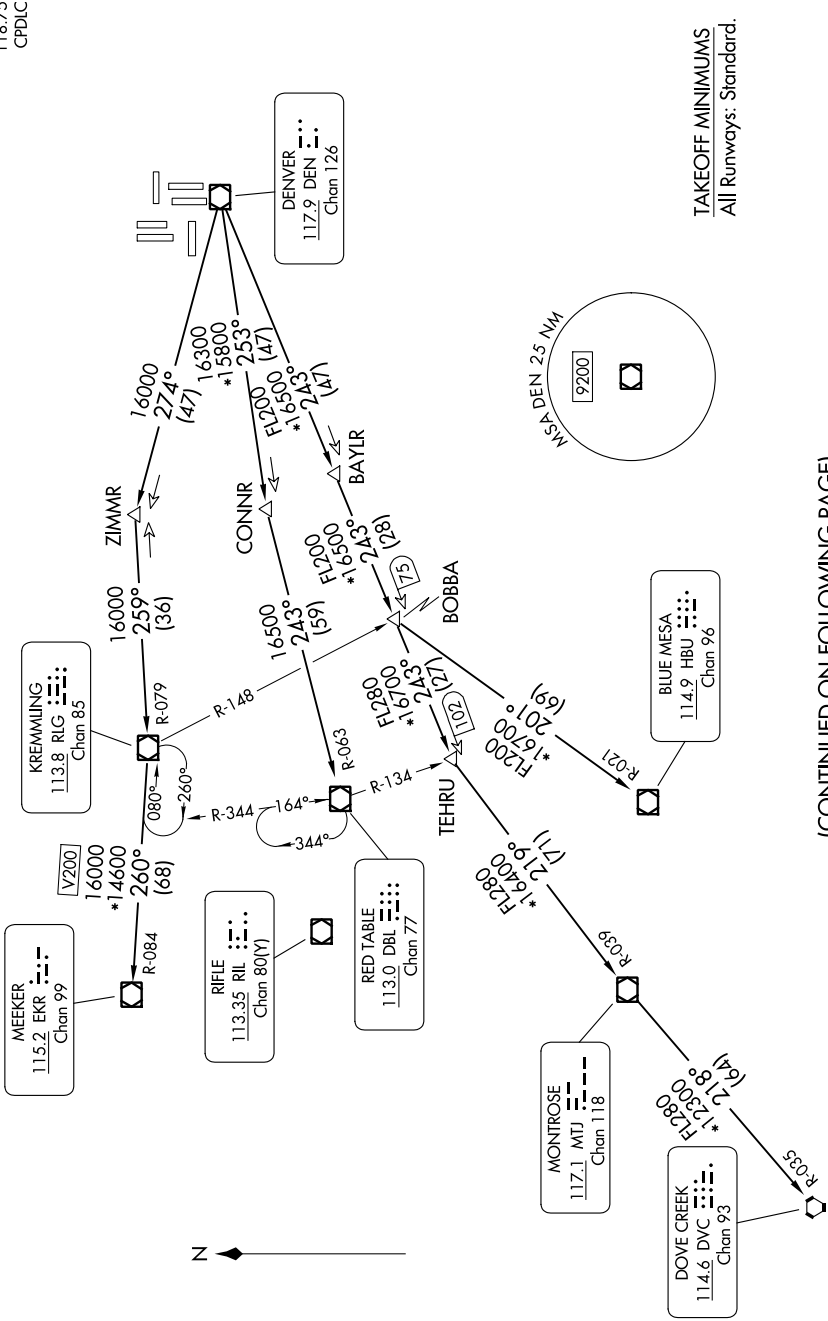

ROCKIES SIX DEPARTURE

DENVER DEP CON
126.1 360.75
CLNCDEL
118.75
CPDLC

**TOP ALTITUDE:
10000**

RADAR required.

SW-1, 11 JUL 2024 to 08 AUG 2024

(CONTINUED ON FOLLOWING PAGE)

NOTE: Chart not to scale.

SW-1, 11 JUL 2024 to 08 AUG 2024

ROCKIES SIX DEPARTURE