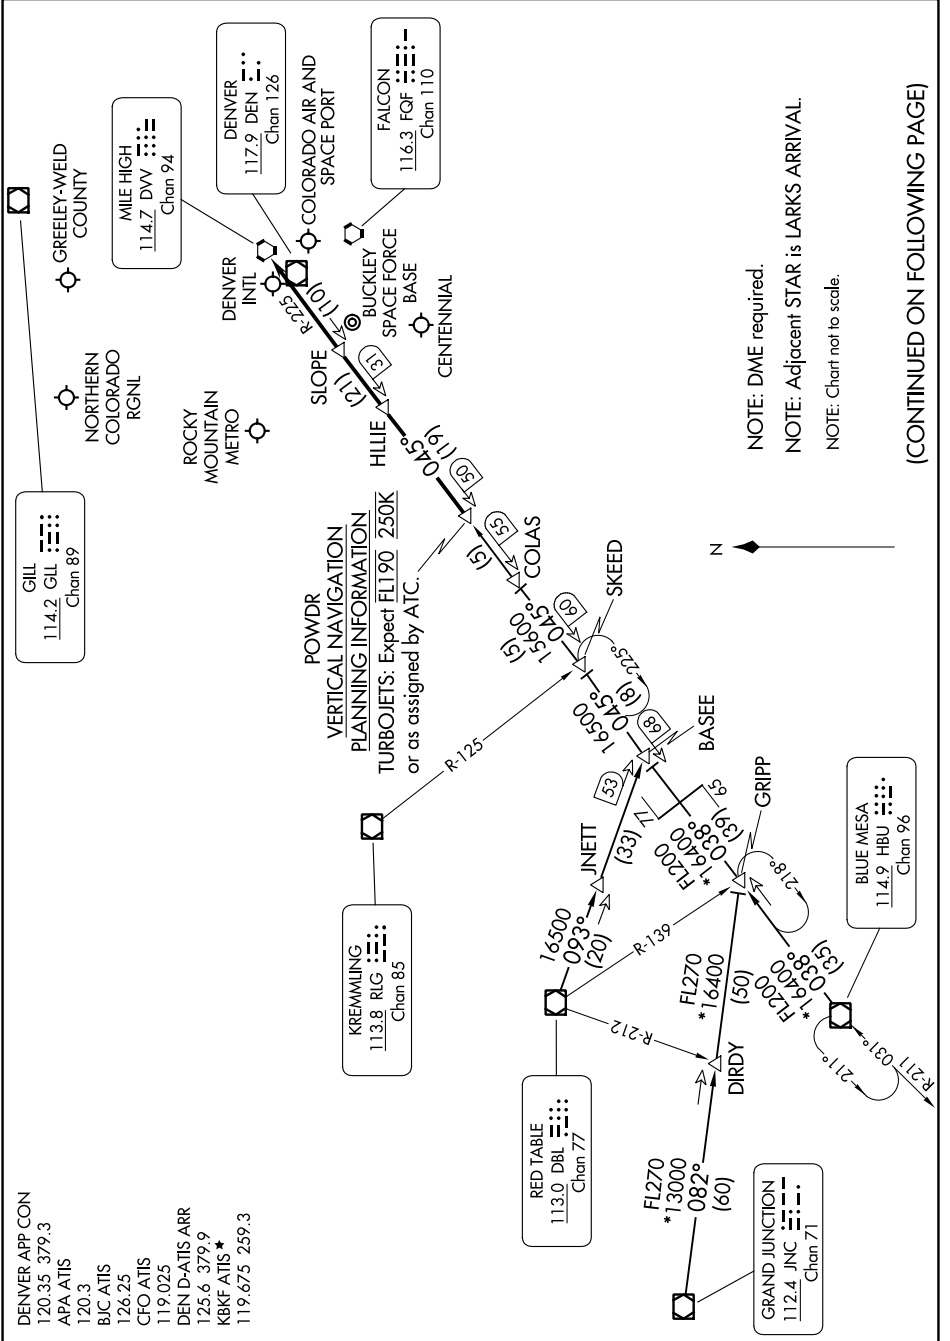

POWDR ONE ARRIVAL

SW-1, 31 OCT 2024 to 28 NOV 2024

POWDR ONE ARRIVAL

SW-1, 31 OCT 2024 to 28 NOV 2024