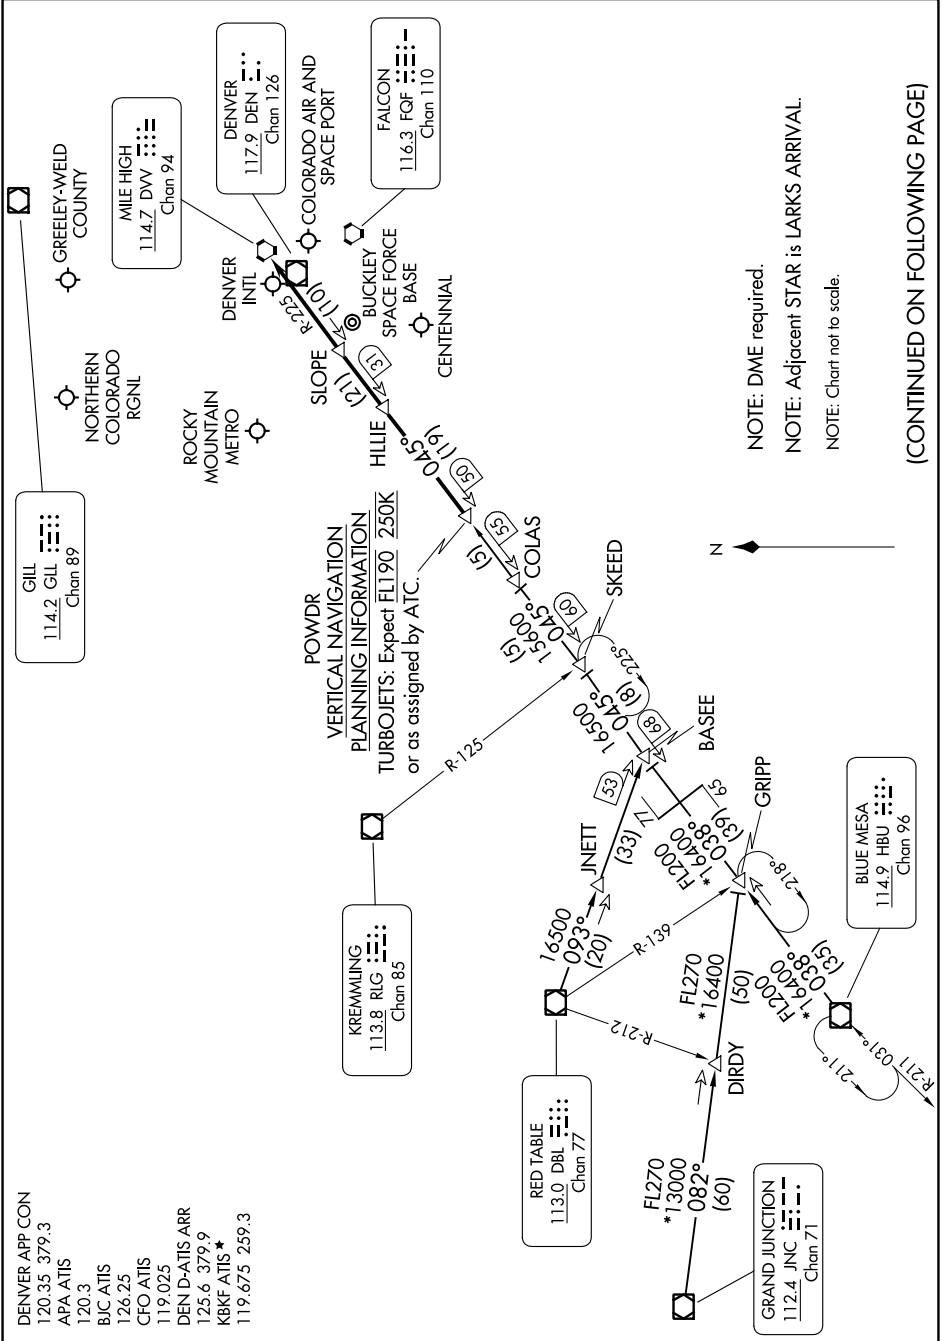

POWDR ONE ARRIVAL

SW-1, 11 JUL 2024 to 08 AUG 2024

(CONTINUED ON FOLLOWING PAGE)

SW-1, 11 JUL 2024 to 08 AUG 2024

POWDR ONE ARRIVAL