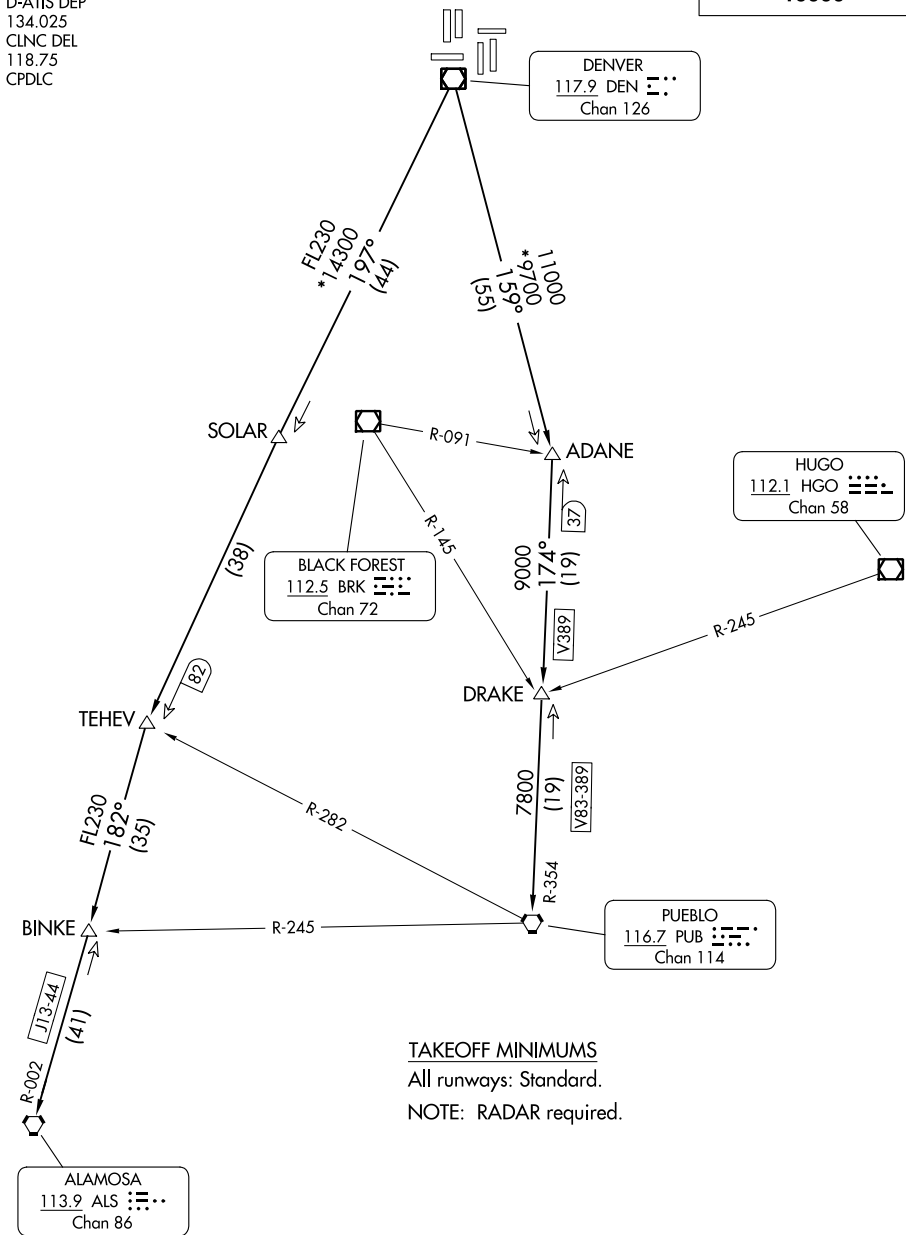

PIKES TWO DEPARTURE

AL-9077 (FAA)

DENVER INTL (DEN)
DENVER, COLORADO

DENVER DEP CON
128.45 251.075
D-ATIS DEP
134.025
CLNC DEL
118.75
CPDLC

**TOP ALTITUDE:
10000**

SW-1, 11 JUL 2024 to 08 AUG 2024

SW-1, 11 JUL 2024 to 08 AUG 2024

(CONTINUED ON FOLLOWING PAGE)

NOTE: Chart not to scale.

PIKES TWO DEPARTURE