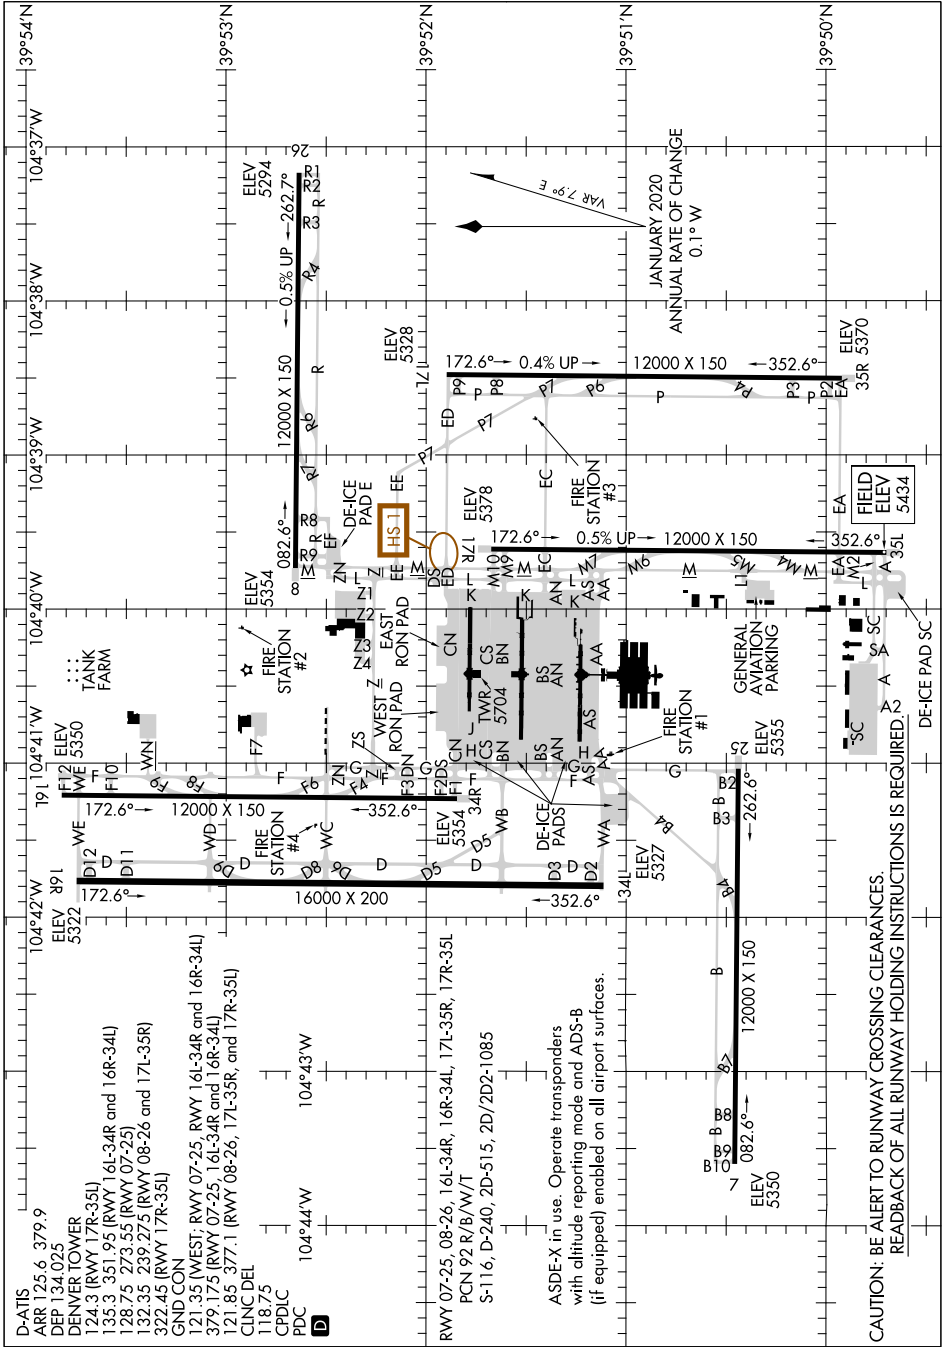

# AIRPORT DIAGRAM

AL-9077 (FAA)

DENVER INTL (DEN)  
DENVER, COLORADO

SW-1, 11 JUL 2024 to 08 AUG 2024

SW-1, 11 JUL 2024 to 08 AUG 2024

# AIRPORT DIAGRAM

DENVER, COLORADO  
DENVER INTL (DEN)

CAUTION: BE ALERT TO RUNWAY CROSSING CLEARANCES.  
REARBACK OF ALL RUNWAY HOLDING INSTRUCTIONS IS REQUIRED.

ASDE-X in use. Operate transponders with altitude reporting mode and ADS-B (if equipped) enabled on all airport surfaces.