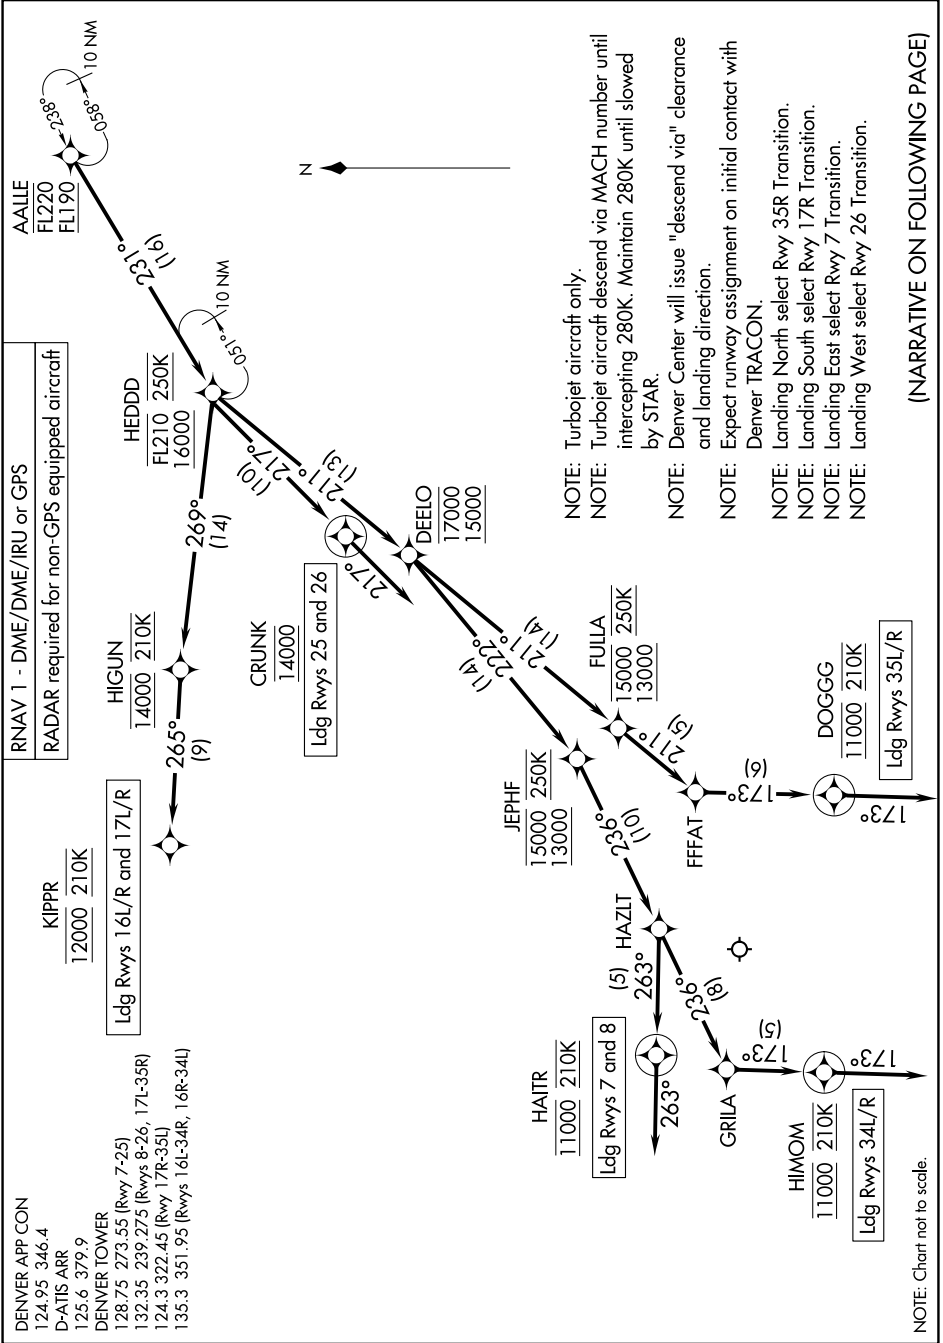

AALLE THREE ARRIVAL(RNAV) Arrival Routes

SW-1, 11 JUL 2024 to 08 AUG 2024

SW-1, 11 JUL 2024 to 08 AUG 2024

NOTE: Chart not to scale.