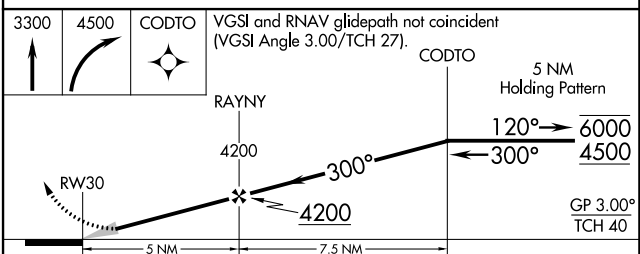

CATEGORY	A	B	C	D
LPV DA	2897-1 324 (400-1)			
LNAV/VNAV DA	2902-1 329 (400-1)			
LNAV MDA	3120-1	547 (600-1)	3120-1½	547 (600-1½)
CIRCLING	3220-1	647 (700-1)	3280-2 707 (800-2)	3320-2½ 747 (800-2½)