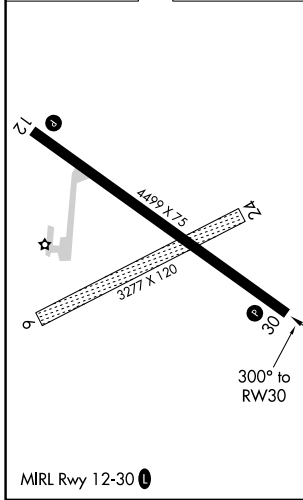

WAAS CH 78431 W30A	APP CRS 300°	Rwy Idg TDZE Apt Elev	4499 2573 2573
--	------------------------	-----------------------------	---

RNAV (GPS) RWY 30

LEMMON MUNI (LEM)

RNP APCH-GPS.		MISSED APPROACH: Climb to 3300 then climbing right turn to 4500 direct CODTO and hold.
Circling NA to Rwy's 6 and 24. Baro-VNAV NA. Use Hettinger altimeter setting.		

ELEV 2573	TDZE 2573
-----------	-----------

CATEGORY	A	B	C	D
LPV DA	2897-1 324 (400-1)			
LNAV/VNAV DA	2902-1 329 (400-1)			
LNAV MDA	3120-1	547 (600-1)	3120-1½	547 (600-1½)
CIRCLING	3220-1	647 (700-1)	3280-2 707 (800-2)	3320-2½ 747 (800-2½)