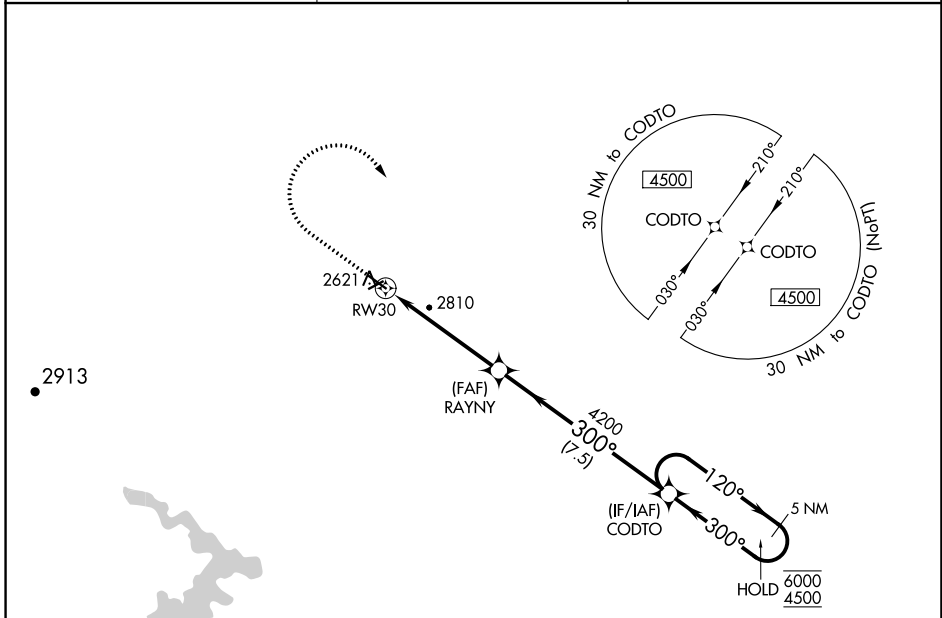

WAAS CH 78431 W30A	APP CRS 300°	Rwy Idg TDZE Apt Elev	4499 2573 2573

RNAV (GPS) RWY 30

LEMMON MUNI (LEM)

RNP APCH-GPS.		MISSED APPROACH: Climb to 3300 then climbing right turn to 4500 direct CODTO and hold.
Circling NA to Rwy's 6 and 24. Baro-VNAV NA. Use Hettinger altimeter setting.		

HEI ASOS 119.925	MINNEAPOLIS CENTER 124.25 236.825	AUNICOM 122.8 (CTAF) 0

NC-1, 05 SEP 2024 to 03 OCT 2024

NC-1, 05 SEP 2024 to 03 OCT 2024

ELEV 2573	TDZE 2573