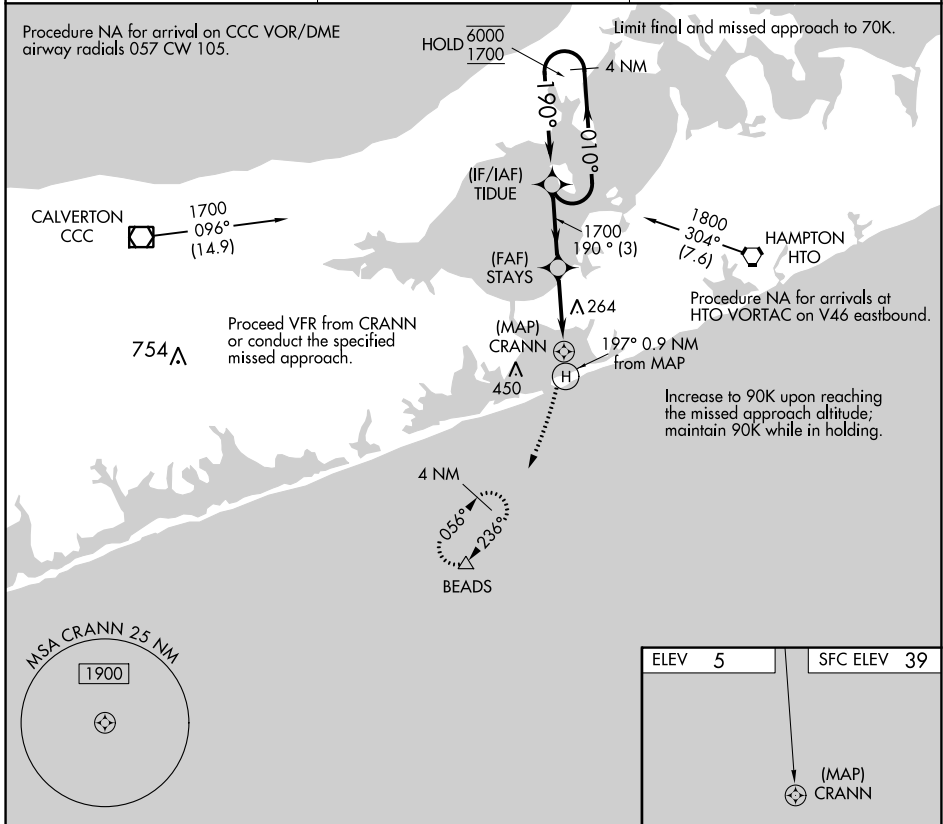

COPTER RNAV (GPS) 190°

SOUTHAMPTON (87N)

APP CRS	Rwy Idg	N/A
190°	Sfc Elev	39
	Apt Elev	5

RNP APCH.	MISSED APPROACH: Climbing right turn to 2000 direct BEADS and hold.
<p>▲ NA Procedure NA at night. Use Westhampton Beach altimeter setting.</p>	

FOK ASOS 119,925	NEW YORK APP CON 125,975	CTAF 122.9
----------------------------	------------------------------------	----------------------

NE-2, 16 MAY 2024 to 13 JUN 2024

NE-2, 16 MAY 2024 to 13 JUN 2024