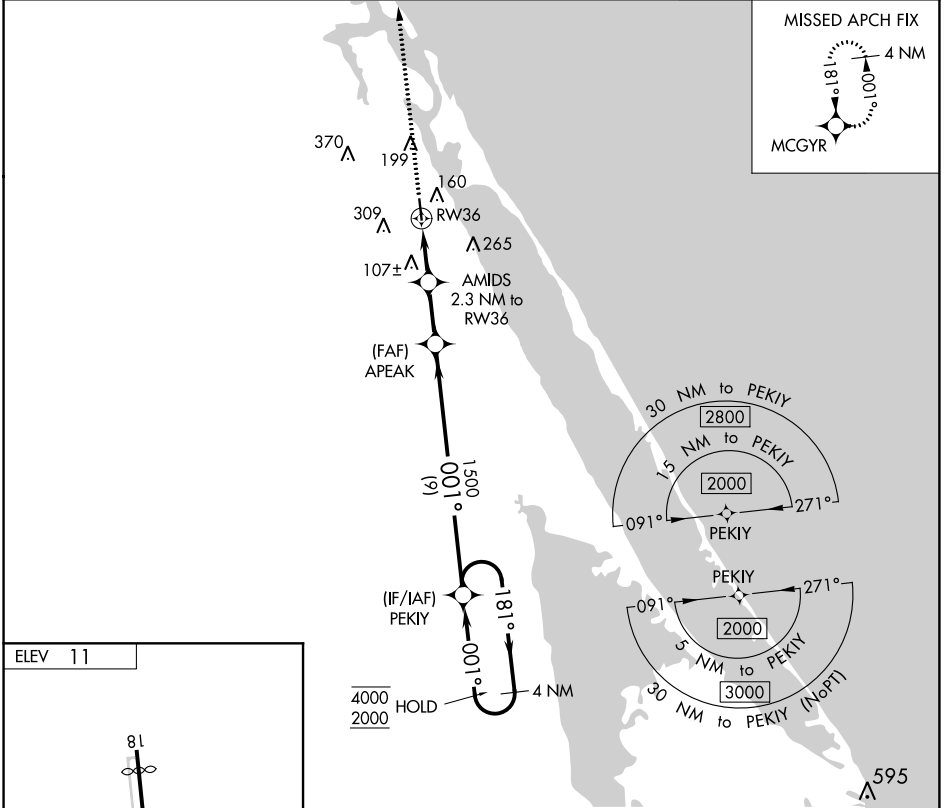

APP CRS 001°	Rwy Idg TDZE Apt Elev	4160 N/A 11
------------------------	-----------------------------	--

RNAV (GPS)-B

MASSEY RANCH AIRPARK (X50)

RNP APCH.	<p>Procedure NA at night.</p> <p>Use New Smyrna Beach Muni altimeter setting.</p>	MISSED APPROACH: Climb to 2000 direct MCGYR and hold.
-----------	---	---

EVV AWOS-3 124.625	DAYTONA APP CON 125.35 322.3	UNICOM 122.7 (CTAF)
------------------------------	--	-------------------------------

CATEGORY	A	B	C	D
CIRCLING	500-1 489 (500-1)	620-1 609 (700-1)	680-1¾ 669 (700-1¾)	NA

SE-3, 31 OCT 2024 to 28 NOV 2024

SE-3, 31 OCT 2024 to 28 NOV 2024