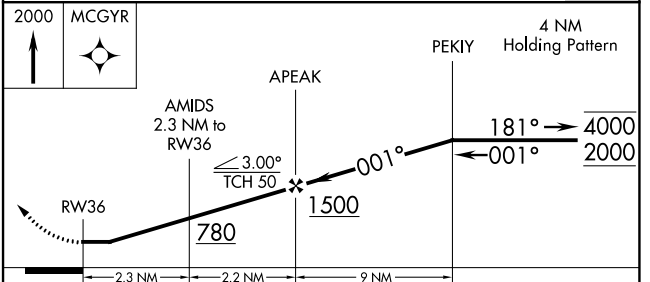

APP CRS 001°	Rwy Idg TDZE Apt Elev	4160 N/A 11
------------------------	-----------------------------	--

RNAV (GPS)-B

MASSEY RANCH AIRPARK (X50)

RNP APCH.	<p>Procedure NA at night.</p> <p>Use New Smyrna Beach Muni altimeter setting.</p>	MISSED APPROACH: Climb to 2000 direct MCGYR and hold.
-----------	---	---

EVV AWOS-3 124.625	DAYTONA APP CON 125.35 322.3	UNICOM 122.7 (CTAF)
------------------------------	--	-------------------------------

CATEGORY	A	B	C	D
CIRCLING	500-1 489 (500-1)	620-1 609 (700-1)	680-1¾ 669 (700-1¾)	NA