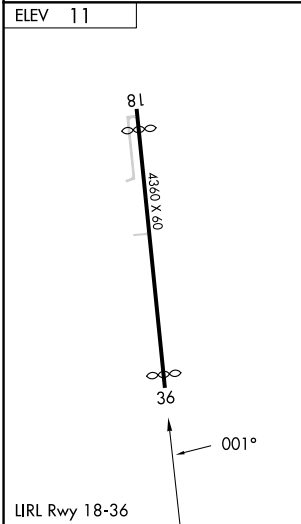

APP CRS 001°	Rwy Idg TDZE Apt Elev	4160 N/A 11

RNAV (GPS)-B

MASSEY RANCH AIRPARK (X50)

RNP APCH.	Procedure NA at night. Use New Smyrna Beach Muni altimeter setting.	MISSED APPROACH: Climb to 2000 direct MCGYR and hold.

EVV AWOS-3 124.625	DAYTONA APP CON 125.35 322.3	UNICOM 122.7 (CTAF)

CATEGORY	A	B	C	D
CIRCLING	500-1 489 (500-1)	620-1 609 (700-1)	680-1¾ 669 (700-1¾)	NA

SE-3, 31 OCT 2024 to 28 NOV 2024

SE-3, 31 OCT 2024 to 28 NOV 2024