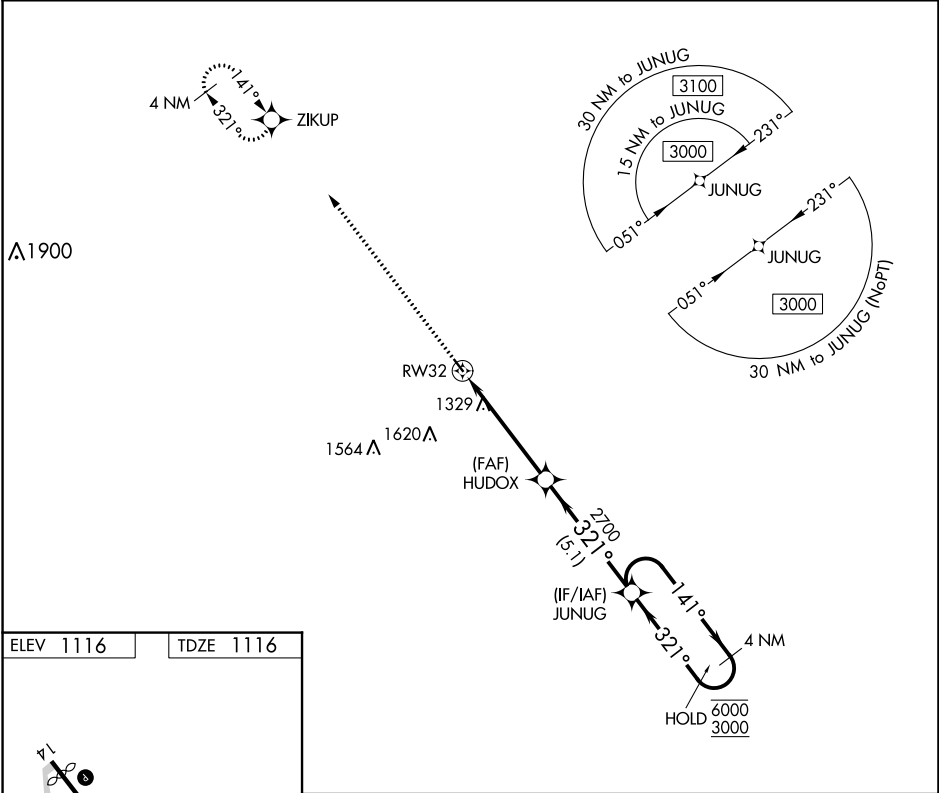

APP CRS	Rwy Idg	3002
321°	TDZE	1116
	Apt Elev	1116

RNAV (GPS) RWY 32

WINTERSET MUNI (3Y3)

RNP APCH.
 ▼ Circling NA for Cat B southwest of Rwy 14-32. Circling
 ▲ NA Rwy 14 NA at night. Use Osceola altimeter setting.

MISSED APPROACH: Climb to 3000 direct ZIKUP and hold.

175 AWOS-3
120.975

DES MOINES APP CON
123.9 360.7

UNICOM
122.7 (CTAF) 0

CATEGORY	A	B	C	D
LNNAV MDA	1660-1	544 (600-1)	NA	
CIRCLING	1660-1 544 (600-1)	1700-1 584 (600-1)	NA	

NC-3, 08 AUG 2024 to 05 SEP 2024

NC-3, 08 AUG 2024 to 05 SEP 2024