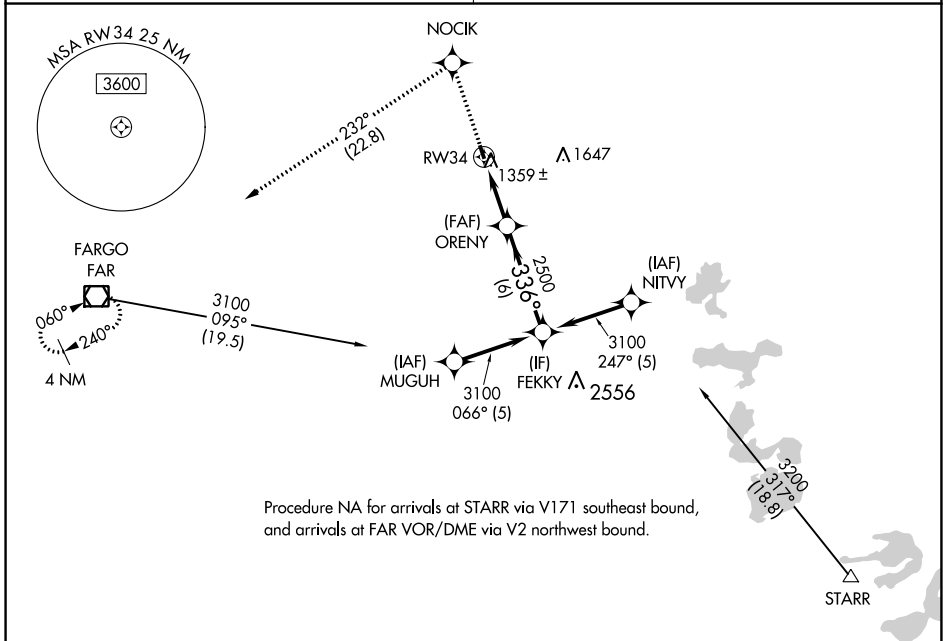

APP CRS 336°	Rwy Idg TDZE Apt Elev	3398 1207 1210
------------------------	-----------------------------	---

RNAV (GPS) RWY 34

HAWLEY MUNI (Ø4Y)

<p>NA DME/DME RNP-0.3 NA. Use Fargo, ND allimeter setting.</p>	<p>MISSED APPROACH: Climb to 2700 direct NOCIK and left turn via 232° track to FAR VOR/DME and hold.</p>
<p>FARGO APP CON 120.4 377.15</p>	<p>UNICOM 122.8 (CTAF)</p>

NC-1, 31 OCT 2024 to 28 NOV 2024

NC-1, 31 OCT 2024 to 28 NOV 2024